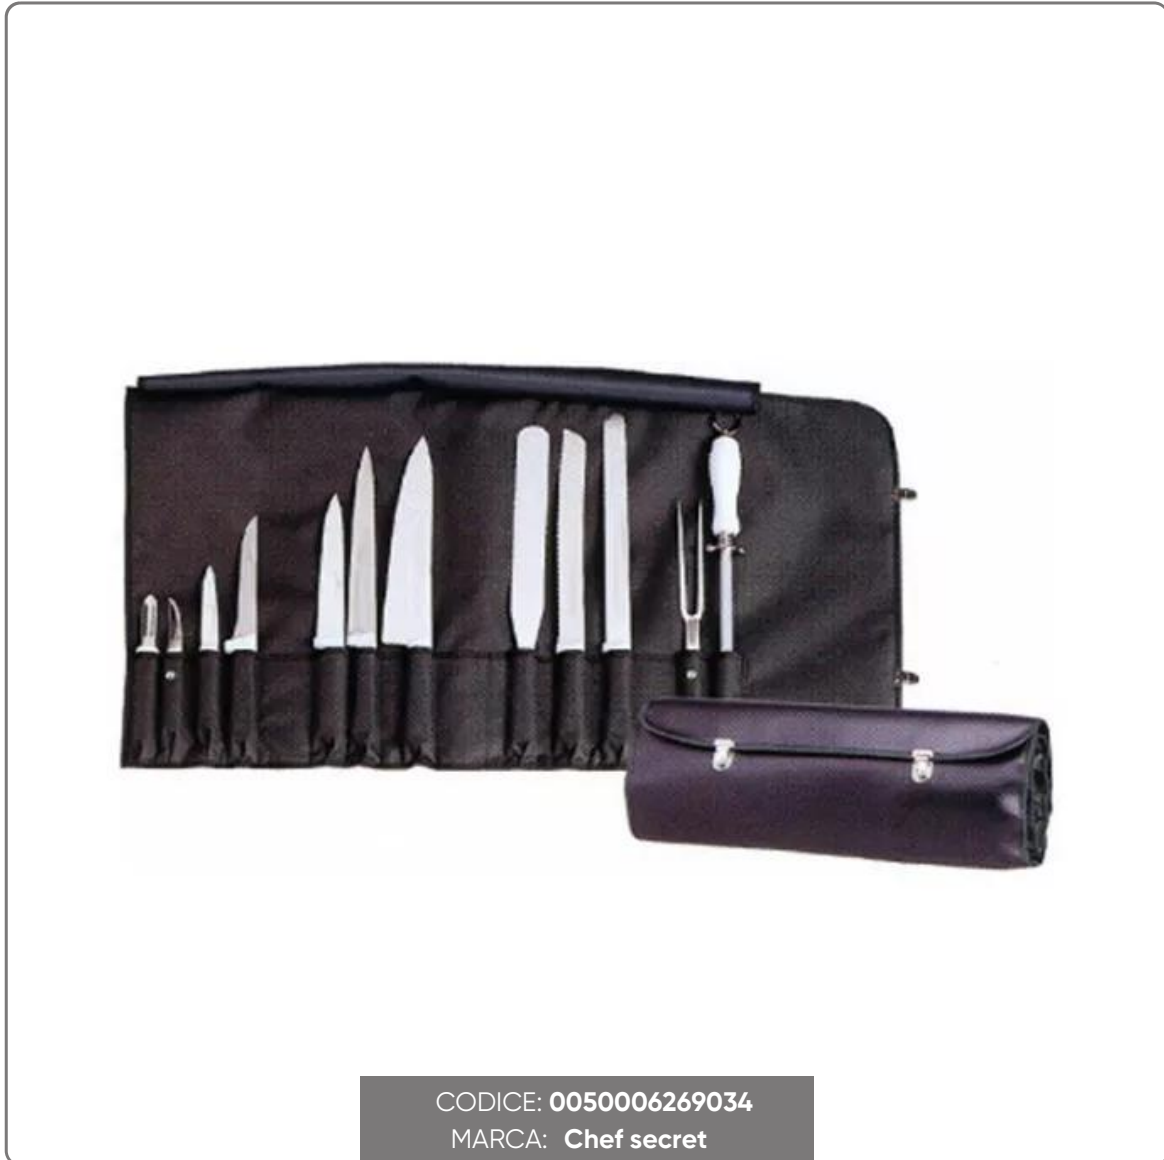

ECO-LEATHER KNIFE BAG 12 COMPARTMENTS

SOLUZIONI FOODSERVICE

- Interior with folding blade guard with locking device with press studs
- Closed bag dimensions cm.46x22
- Open bag dimensions cm.46x86
- Maximum insertable knife length cm.42