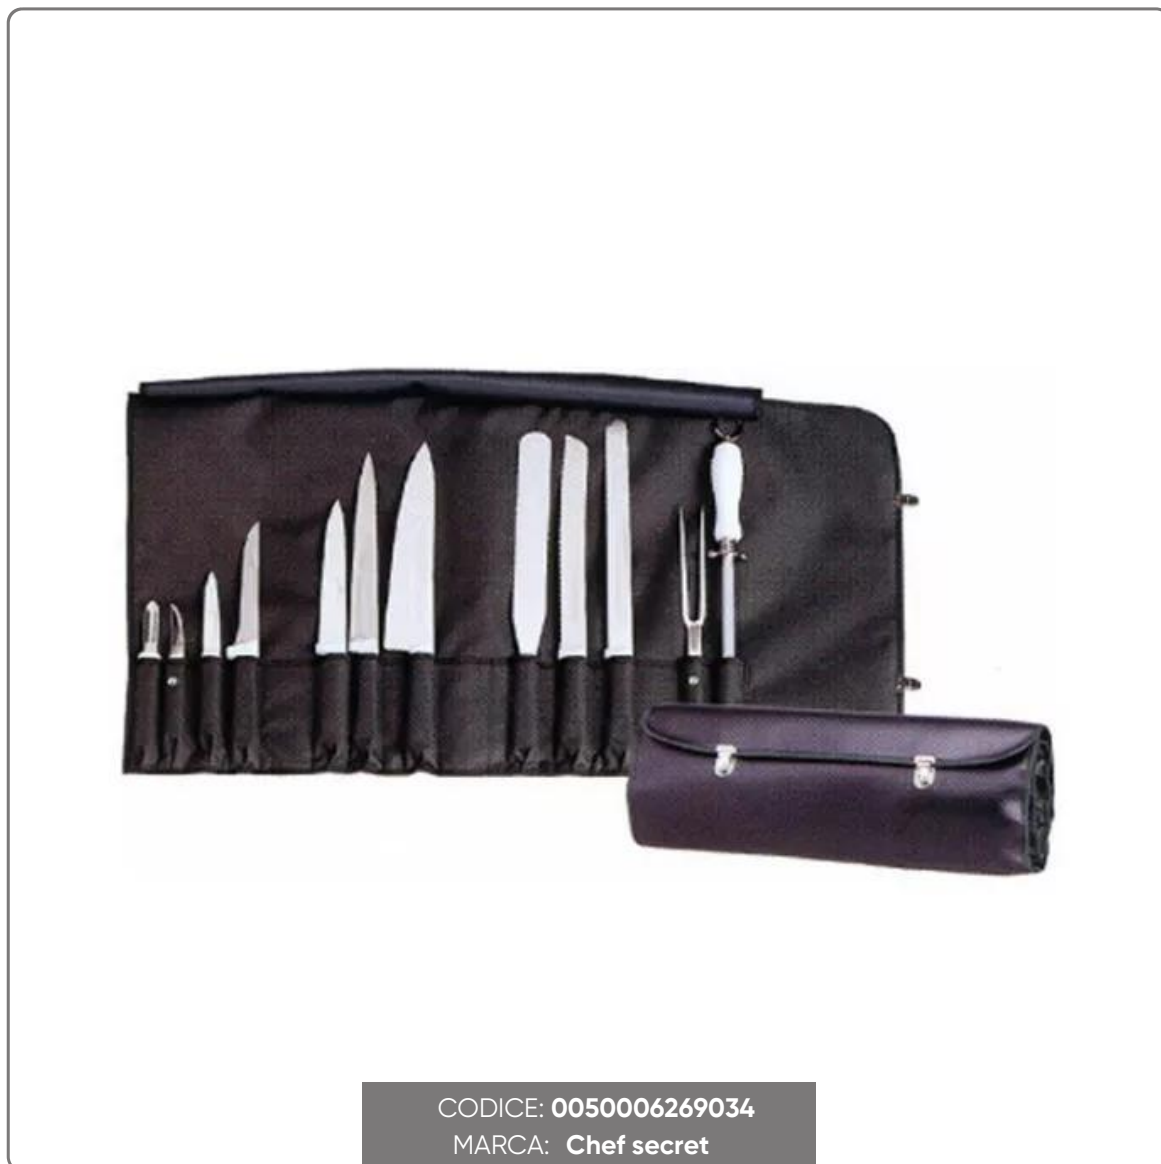

ECO-LEATHER KNIFE BAG 12 COMPARTMENTS

ROLL-UP KNIFE BAG WITH SNAP CLOSURE CAPACITY 12 KNIVES MADE OF ECO-LEATHER WITH NYLON CORDURA INTERIOR

SOLUZIONI FOODSERVICE

- Interior with folding blade guard with locking device with press studs
- Closed bag dimensions cm.46x22
- Open bag dimensions cm.46x86
- Maximum insertable knife length cm.42