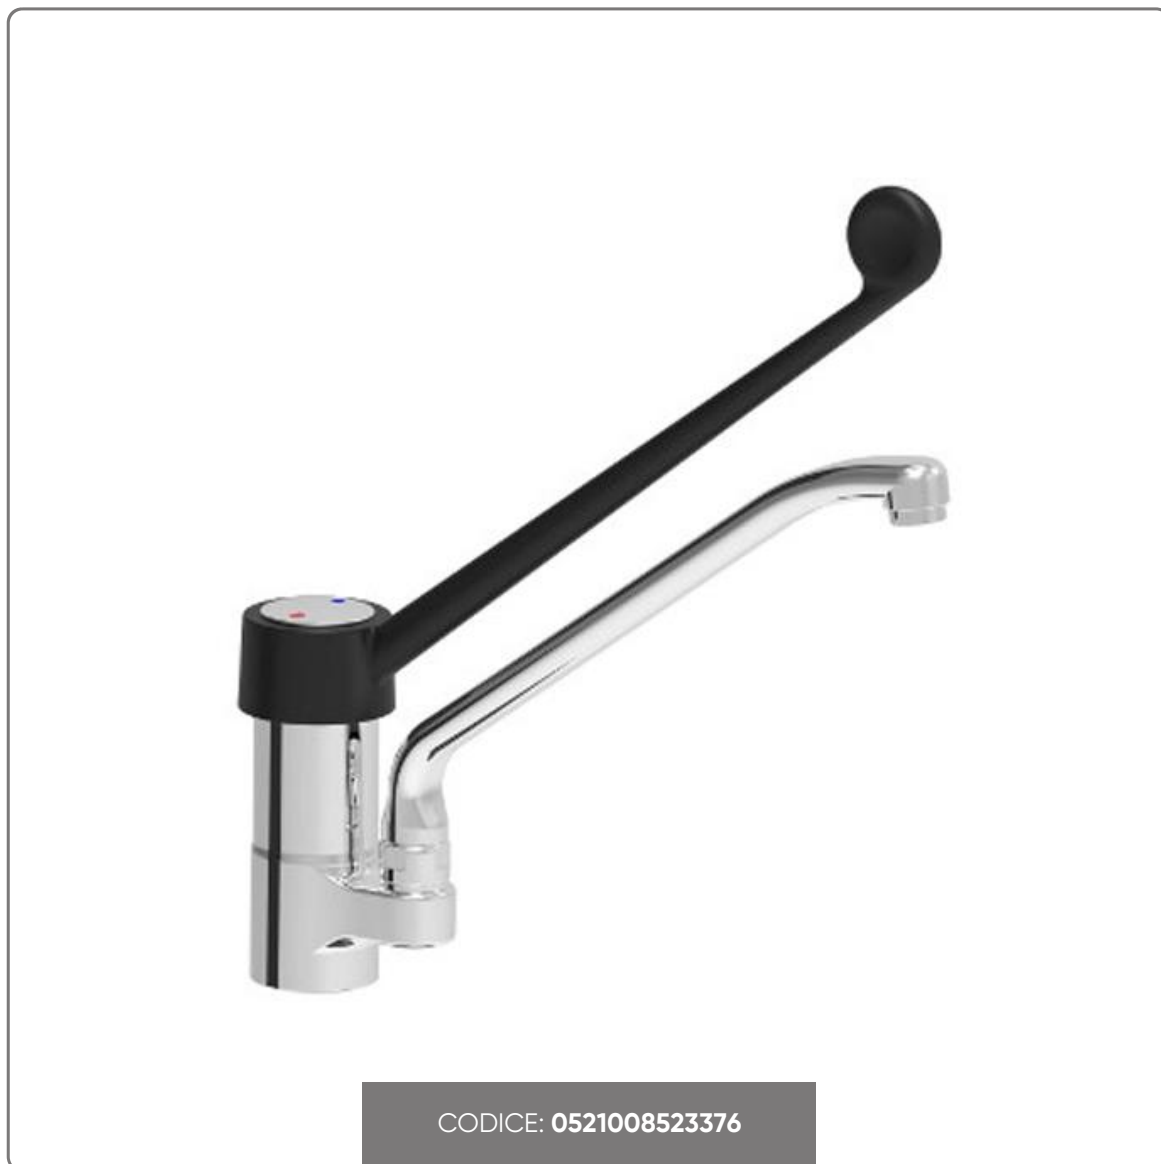

## SINGLE HOLE CLINICAL LEVER MIXER WITH 200mm SPOUT

Single Lever Mixer Tap With Clinical Lever And 200mm Swivel Spout

vedi prodotto online

# SOLUZIONI FOODSERVICE

Designed for professional use, this single-lever mixer tap is ideal for environments that require practicality and resistance. The raised clinical lever, 300 mm long and made of glass-reinforced nylon, offers precise and easy control. It is equipped with stops for opening, closing and mixing, preventing an overload on the end of the cartridge stroke, thus ensuring greater durability.

The body of the tap is made of high quality chromed brass, with a sturdy and durable construction. The 200 mm swivel spout allows for greater flexibility, making it easier to use in different operating situations.

This raised single-hole faucet is perfect for those looking for a reliable product, with a design conceived to facilitate work and guarantee efficiency in every professional application.