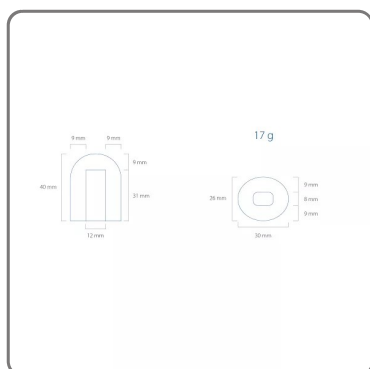

ICEMATIC HOLLOW CUBE ICE MAKER mod. K36A GAS R290
- DIM. mm.450x545x690H - air cooled

vedi prodotto online

CODICE: **K36**
MARCA: **ICEMATIC**

SOLUZIONI FOODSERVICE

THE CUBE

A hollow cube, with a large cooling surface, for rapid cooling of liquids.

- Dimensions (WxDxH): 450 x 545 x 690 mm
- Voltage: 220-240/1/50Hz
- Production kg/24h: KG.36
- Storage capacity: 12 kg
- Net weight: 36 kg
- Refrigerant Gas: R290