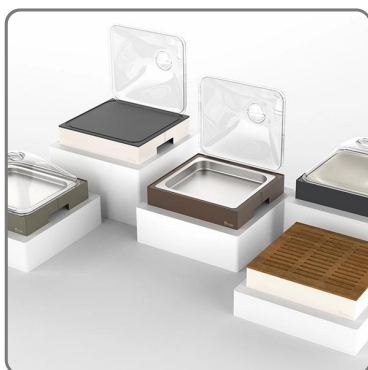

BASE GN 2/3 COLOR SALVIA CM. 37,8X39,6X7,5 CALEIDO

BASE GN 2/3 SAGE COLOR HEIGHT 7.5 CM FOR BUFFET

vedi prodotto online

CODICE: **0720304170017**
MARCA: **PINTINOX BUFFET**

SOLUZIONI FOODSERVICE

Dimensions: 37.8x39.6 H7.5

This sage-colored GN 2/3 base is a practical and resistant accessory, ideal for buffets, restaurants and catering. Made with a sturdy powder-coated stainless steel structure, it is designed for intensive use, maintaining style and functionality.

Material and Structure:

- Powder Coated Stainless Steel: The sage finish not only offers a modern and attractive design, but also provides long-lasting protection against scratches, corrosion and wear, ensuring it will always look perfect over time.
- Durable Construction: The base is compatible with GN 2/3 containers, ensuring stability and support for various types of food in professional service settings.

Functional Design:

- GN 2/3 Compatibility: This base is designed to accommodate GN 2/3 trays and containers, making it an essential element for buffets and food presentations in various environments.
- Elegant Finish: The sage color fits perfectly with any type of decor and presentation style, adding a touch of elegance to the buffet.