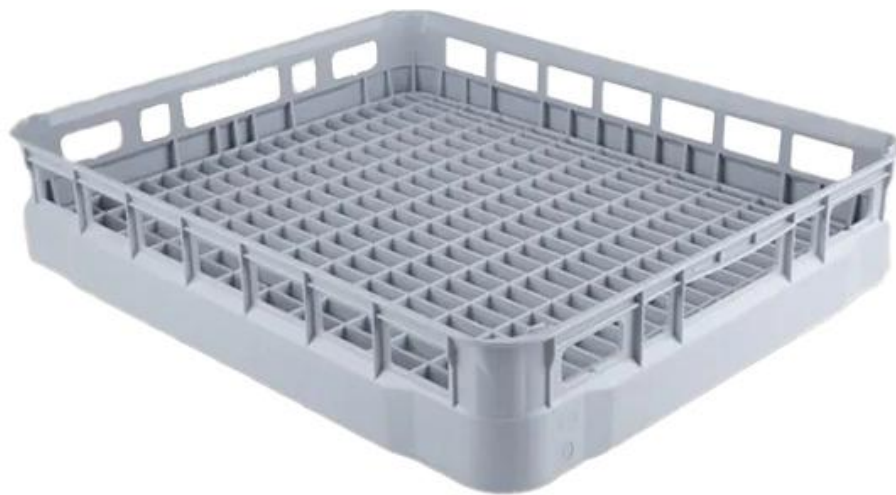

**PLASTIC GLASS BASKET cm.50x60x11,5 ELETTOBAR**

Glass Basket For Dishwasher Made Of Polypropylene 50x60cm Height 11.5cm

vedi prodotto online

CODICE: **0720038590181**

# SOLUZIONI FOODSERVICE

For washing glasses, saucepans and pans.

Extremely durable high-quality plastic is particularly good, is extendable in height and can be combined and stacked.

TECHNICAL FEATURES:

External dimensions: 500 x 600 x 115 mm