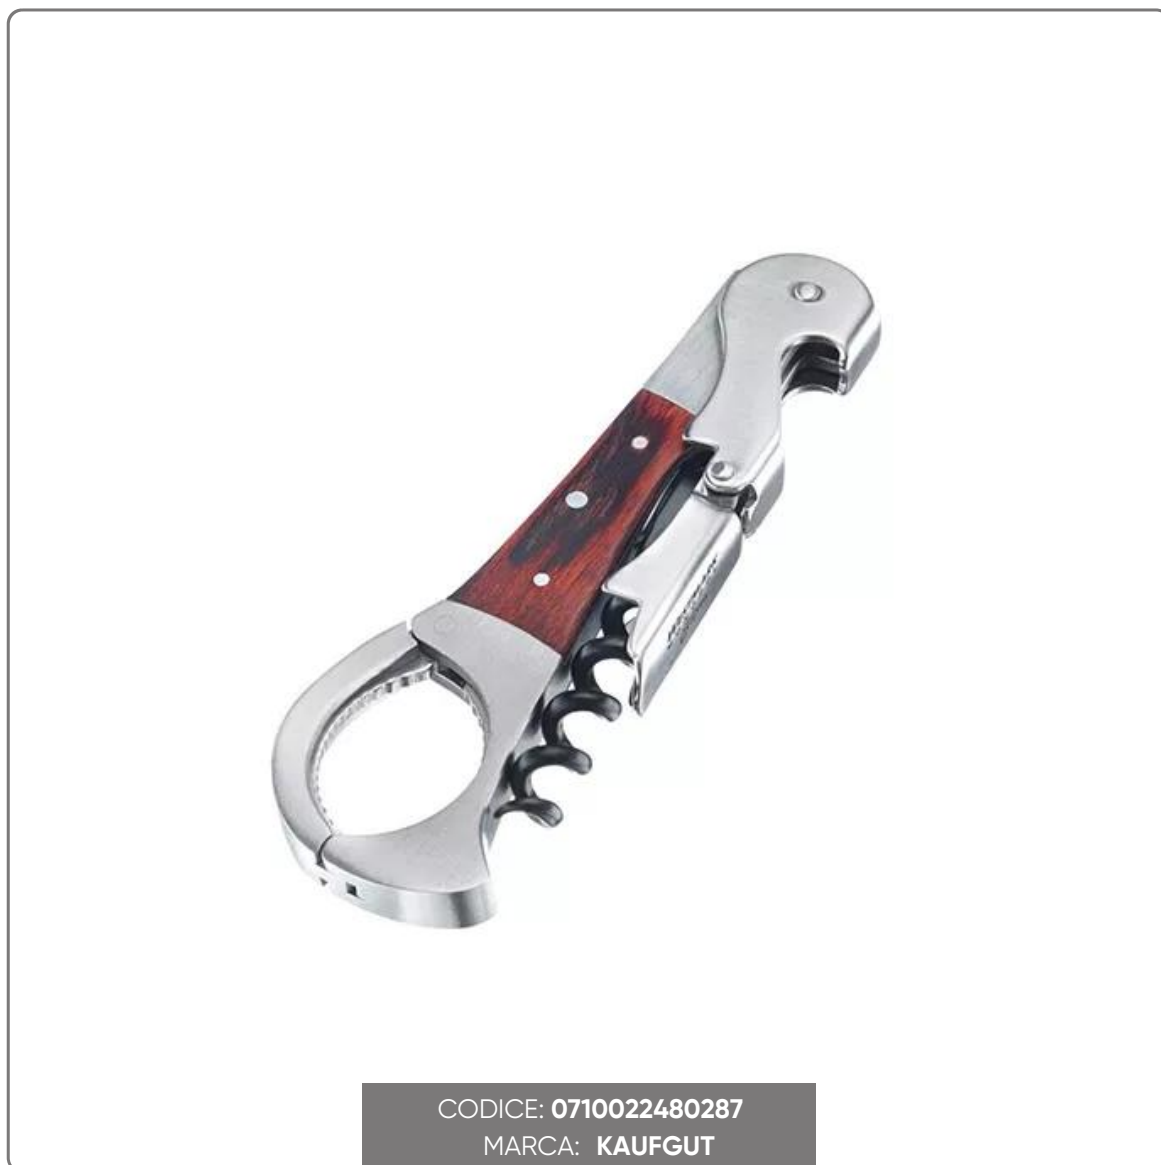

MONOPOL WAITER CORK REMOVER

vedi prodotto online

CODICE: 0710022480287
MARCA: KAUFGUT

SOLUZIONI FOODSERVICE

The professional bottle opener / corkscrew with extendable lever is the essential multifunction tool for every waiter or lover of good wine. With four functions in one tool, this extendable lever offers unmatched convenience and versatility. The two-step lever makes opening bottles a breeze, while the sturdy stainless steel construction ensures durability and reliable performance.

Main features:

- Professional corkscrew with extendable lever.
- Four functions in one tool: bottle opener, corkscrew, capsule cutter and screw cap opener.
- Two-step lever for effortless opening of bottles.
- Made of high quality stainless steel with wooden handle.
- Ergonomic and compact design for easy carrying and use.

CHARACTERISTICS:

- Coated spiral
- Material: Stainless steel
- Length: cm. 11.6