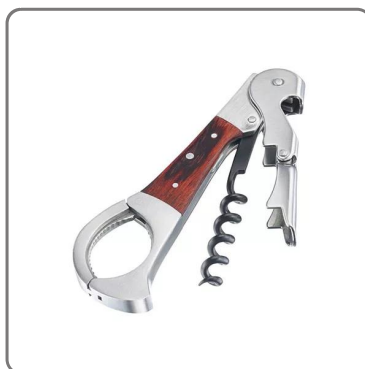

MONOPOL WAITER CORK REMOVER

vedi prodotto online

CODICE: 0710022480287
MARCA: KAUFGUT

SOLUZIONI FOODSERVICE

The professional bottle opener / corkscrew with extendable lever is the essential multifunction tool for every waiter or lover of good wine. With four functions in one tool, this extendable lever offers unmatched convenience and versatility. The two-step lever makes opening bottles a breeze, while the sturdy stainless steel construction ensures durability and reliable performance.

Main features:

- Professional corkscrew with extendable lever.
- Four functions in one tool: bottle opener, corkscrew, capsule cutter and screw cap opener.
- Two-step lever for effortless opening of bottles.
- Made of high quality stainless steel with wooden handle.
- Ergonomic and compact design for easy carrying and use.

CHARACTERISTICS:

- Coated spiral
- Material: Stainless steel
- Length: cm. 11.6