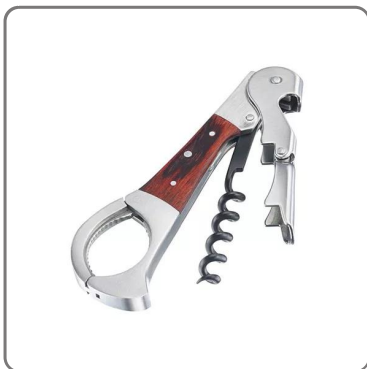

MONOPOL WAITER CORK REMOVER

vedi prodotto online

CODICE: 0710022480287
MARCA: KAUFUT

SOLUZIONI FOODSERVICE

The professional bottle opener / corkscrew with extendable lever is the essential multifunction tool for every waiter or lover of good wine. With four functions in one tool, this extendable lever offers unmatched convenience and versatility. The two-step lever makes opening bottles a breeze, while the sturdy stainless steel construction ensures durability and reliable performance.

Main features:

- Professional corkscrew with extendable lever.
- Four functions in one tool: bottle opener, corkscrew, capsule cutter and screw cap opener.
- Two-step lever for effortless opening of bottles.
- Made of high quality stainless steel with wooden handle.
- Ergonomic and compact design for easy carrying and use.

CHARACTERISTICS:

- Coated spiral
- Material: Stainless steel
- Length: cm. 11.6