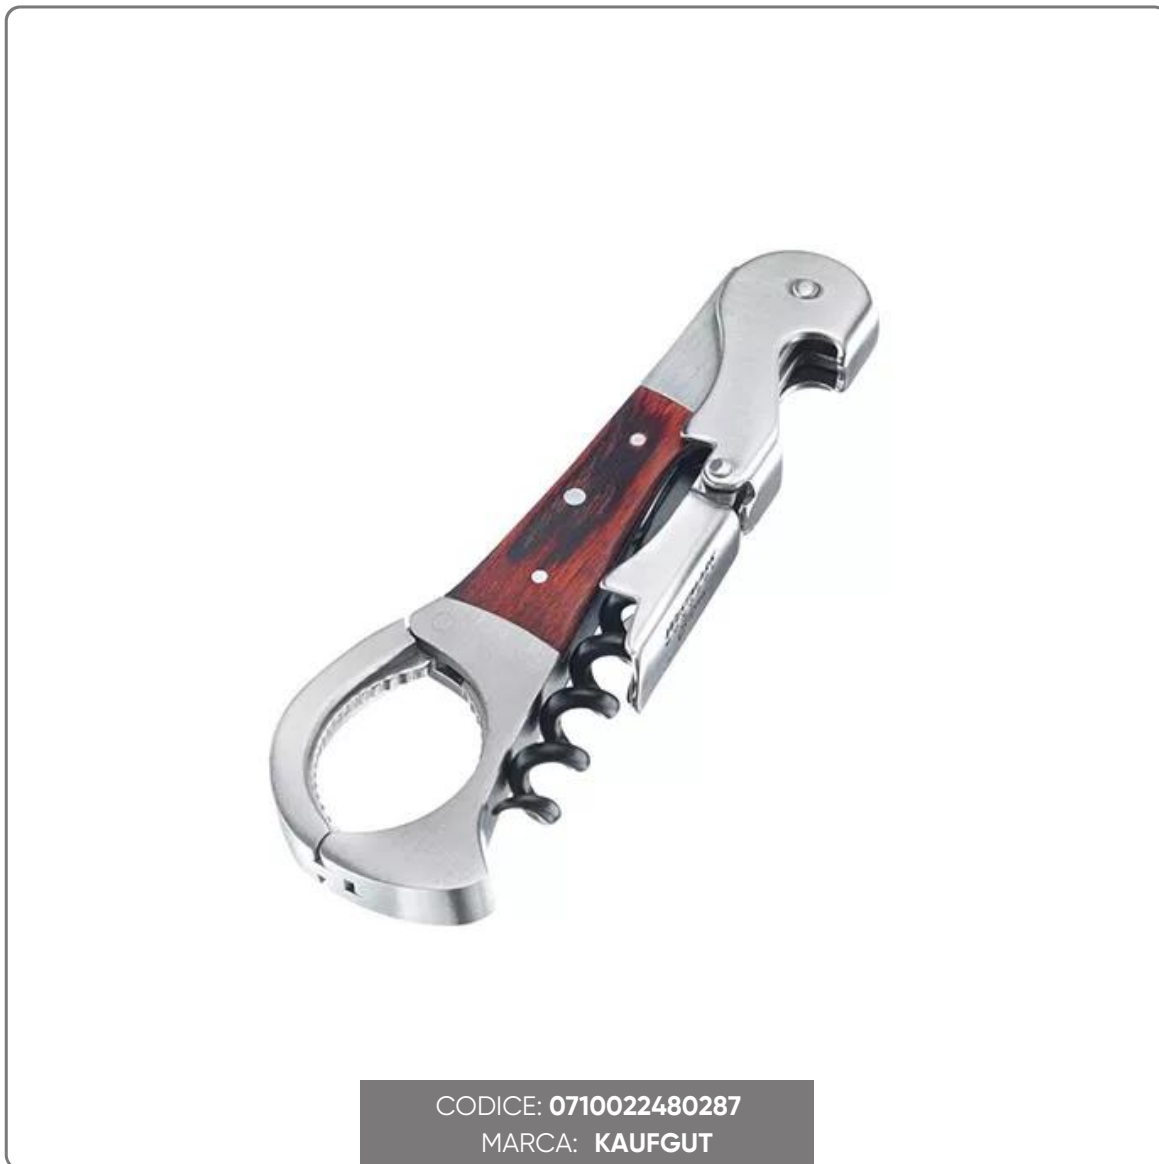

MONOPOL WAITER CORK REMOVER

vedi prodotto online

CODICE: **0710022480287**
MARCA: **KAUFGUT**

SOLUZIONI FOODSERVICE

The professional bottle opener / corkscrew with extendable lever is the essential multifunction tool for every waiter or lover of good wine. With four functions in one tool, this extendable lever offers unmatched convenience and versatility. The two-step lever makes opening bottles a breeze, while the sturdy stainless steel construction ensures durability and reliable performance.

Main features:

- Professional corkscrew with extendable lever.
- Four functions in one tool: bottle opener, corkscrew, capsule cutter and screw cap opener.
- Two-step lever for effortless opening of bottles.
- Made of high quality stainless steel with wooden handle.
- Ergonomic and compact design for easy carrying and use.

CHARACTERISTICS:

- Coated spiral
- Material: Stainless steel
- Length: cm. 11.6