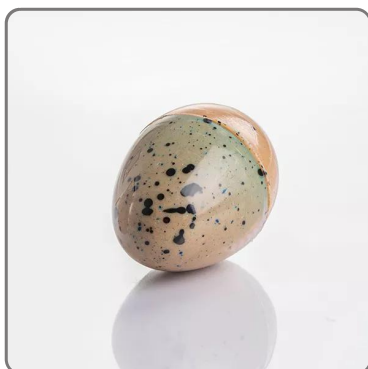

FORMA EGG 3D DA 28 IN POLICARBONATO cm.2,35X3,2h

vedi prodotto online

CODICE: **0710077340304**
MARCA: **MARTELLATO**

SOLUZIONI FOODSERVICE

ONE SHOT

Designed with unique characteristics that make them suitable for use with OneShot dosing machines, these polycarbonate praline molds allow for high productivity, typical of large industrial companies.