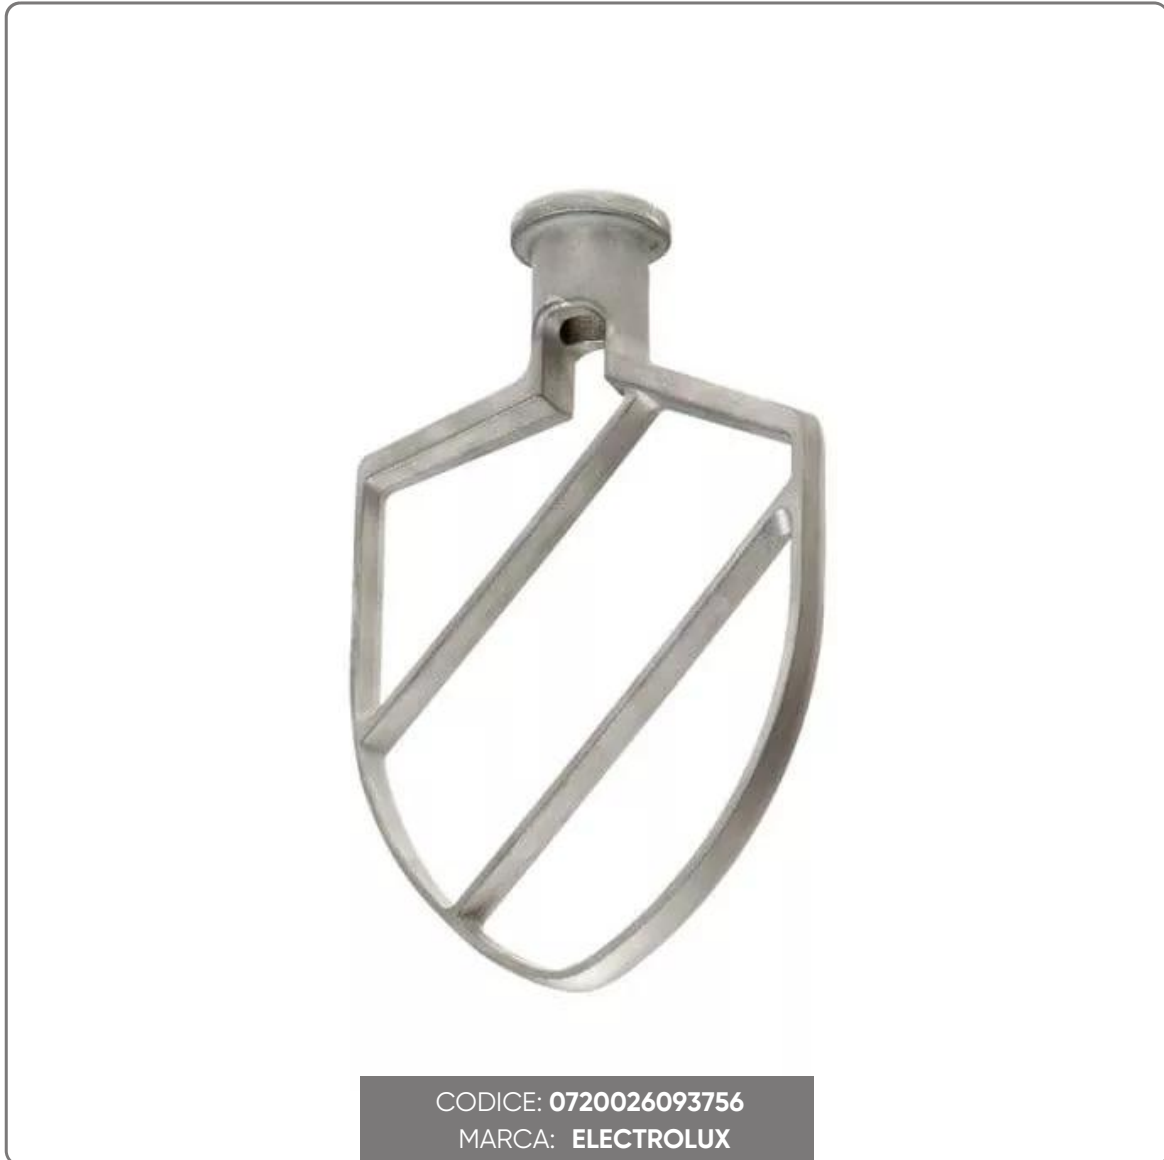

**FLAT FINGER WHIP SAMA BE5**

## CHARACTERISTICS:

Dimensions mm. 135×40 H205

Material: stainless steel

Weight kg. 0.2