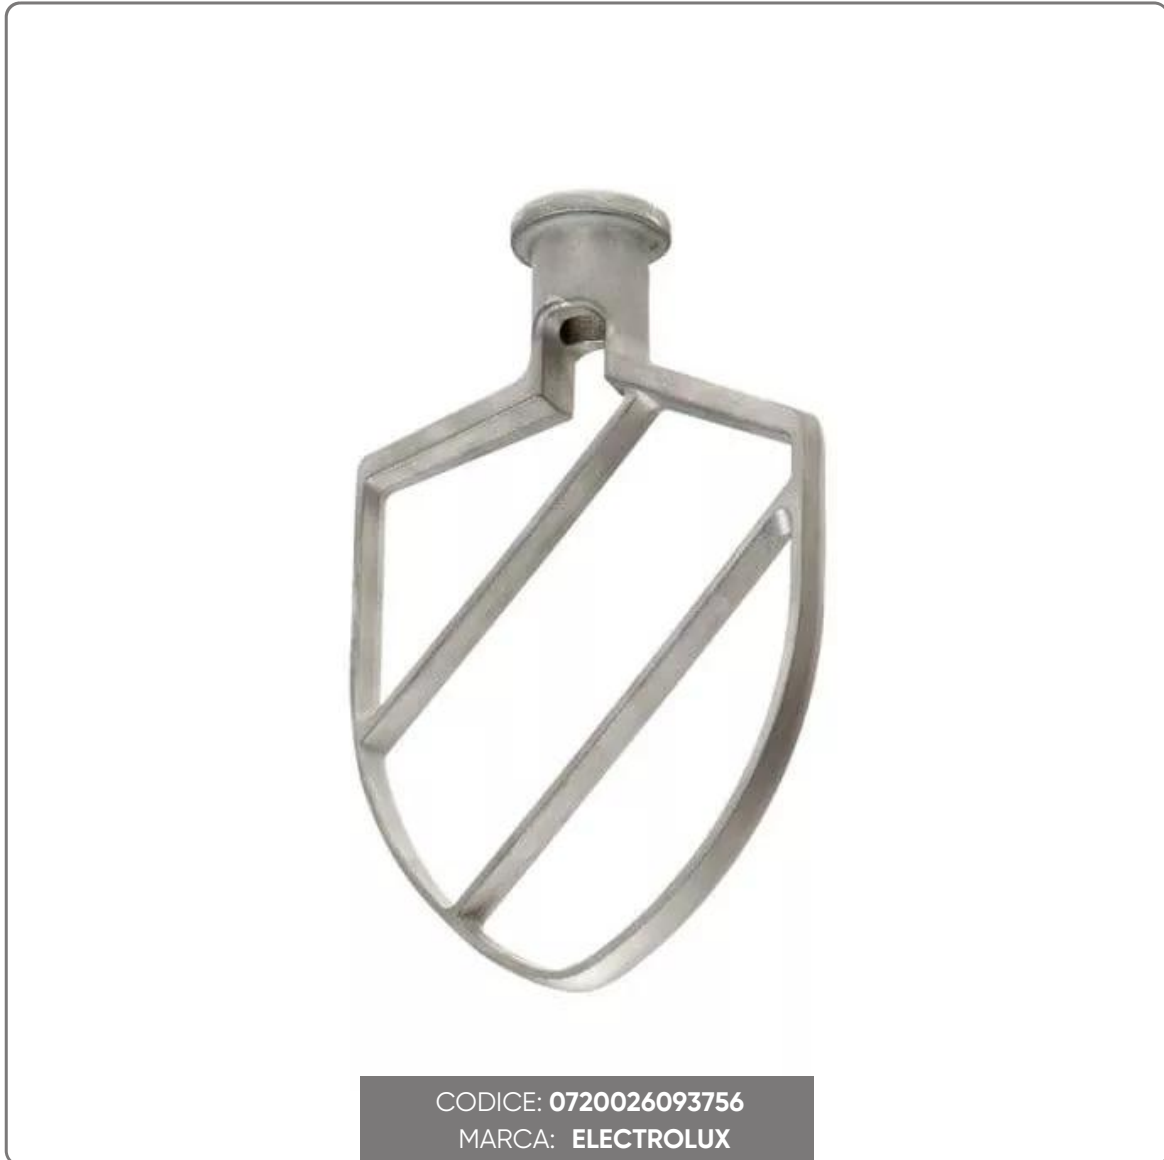

FLAT FINGER WHIP SAMA BE5

SOLUZIONI FOODSERVICE

CHARACTERISTICS:

Dimensions mm. 135×40 H205

Material: stainless steel

Weight kg. 0.2