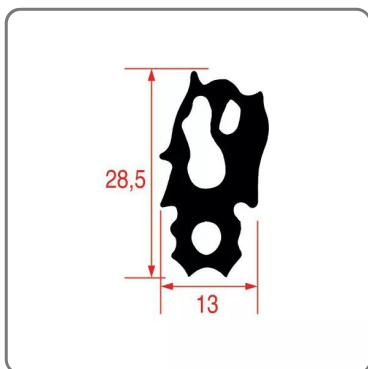

**DOOR SEAL for RATIONAL SCC/COMBI MARSTER/ICOMBI  
series model 102--- net price ----**