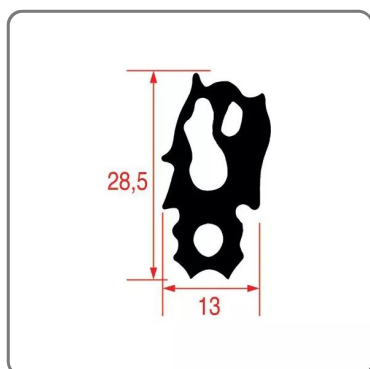

**DOOR SEAL for RATIONAL SCC/COMBI MARSTER/ICOMBI  
series model 102--- net price ----**