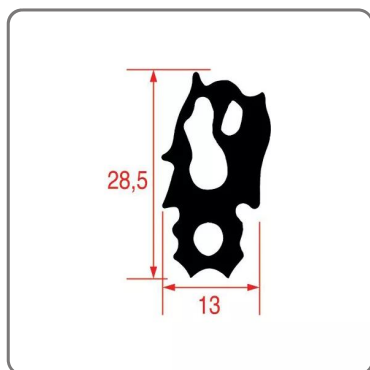

**DOOR SEAL for RATIONAL SCC/COMBI MASTER/ICOMBI series model 102---** net price ----

RATIONAL COMBI OVEN DOOR SEAL SCC/COMBI MASTER/iCOMBI SERIES MODEL 102