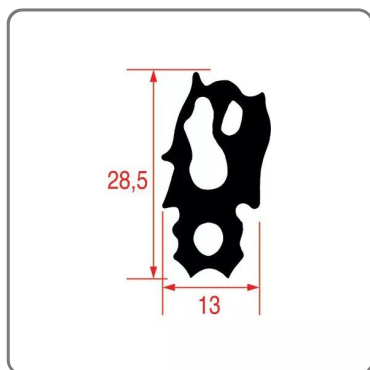

DOOR SEAL for RATIONAL SCC/COMBI MASTER/ICOMBI series model 102--- net price ----

RATIONAL COMBI OVEN DOOR SEAL SCC/COMBI MASTER/iCOMBI SERIES MODEL 102

SOLUZIONI FOODSERVICE

DOOR SEAL for RATIONAL SCC/COMBI MASTER/ICOMBI series model 102
FOR RATIONAL OVEN
SCC / COMBI MASTER / ICOMBI SERIES
MODEL 102