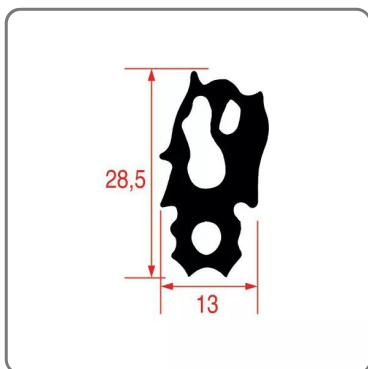

DOOR SEAL for RATIONAL SCC/COMBI MARSTER/ICOMBI series model 102--- net price -----

SOLUZIONI FOODSERVICE

RATIONAL COMBI OVEN DOOR SEAL SCC/COMBI MASTER/iCOMBI SERIES MODEL 102