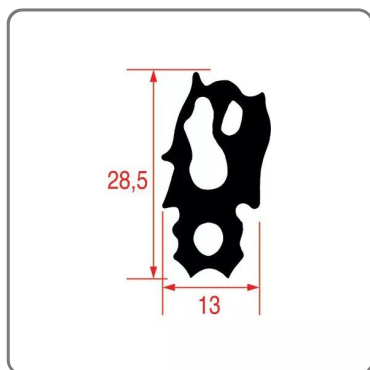

**DOOR SEAL for RATIONAL SCC/COMBI MARSTER/ICOMBI series model 61---** net price -----

RATIONAL COMBI OVEN DOOR SEAL SCC/COMBI MASTER/iCOMBI MODEL 61 SERIES