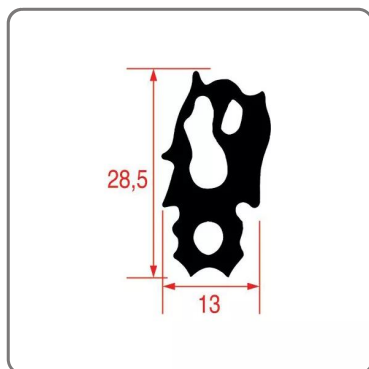

**DOOR SEAL for RATIONAL SCC/COMBI MARSTER/ICOMBI
series model 61--- net price ----**

SOLUZIONI FOODSERVICE

RATIONAL COMBI OVEN DOOR SEAL SCC/COMBI MASTER/iCOMBI MODEL 61 SERIES