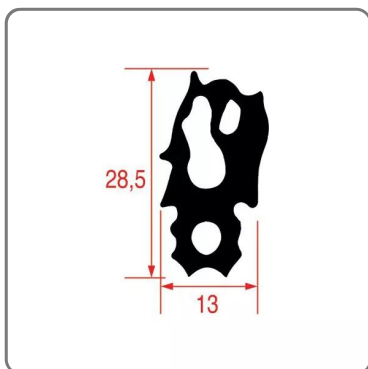

DOOR SEAL for RATIONAL SCC/COMBI MARSTER/ICOMBI series model 61--- net price ----

SOLUZIONI FOODSERVICE

RATIONAL COMBI OVEN DOOR SEAL SCC/COMBI MASTER/iCOMBI MODEL 61 SERIES