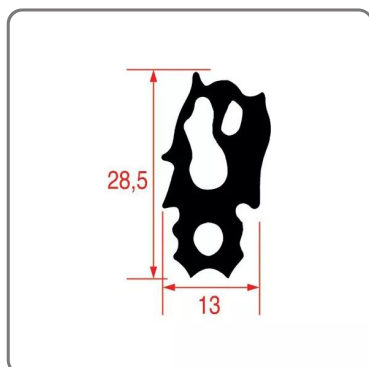

**DOOR SEAL for RATIONAL SCC/COMBI MASTER/ICOMBI series model 61---** net price -----

RATIONAL COMBI OVEN DOOR SEAL SCC/COMBI MASTER/iCOMBI MODEL 61 SERIES