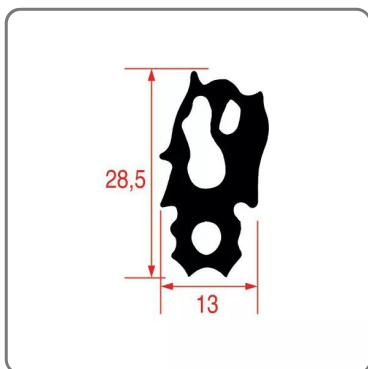

**DOOR SEAL for RATIONAL SCC/COMBI MARSTER/ICOMBI
series model 61--- net price ----**

SOLUZIONI FOODSERVICE

RATIONAL COMBI OVEN DOOR SEAL SCC/COMBI MASTER/iCOMBI MODEL 61 SERIES