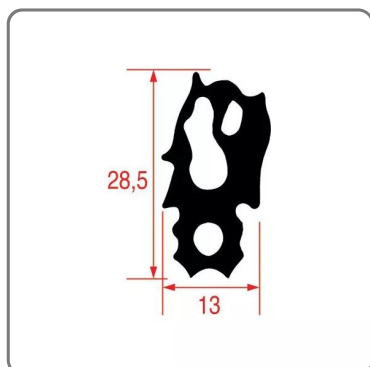

**DOOR SEAL for RATIONAL SCC/COMBI MASTER/ICOMBI series model 101---** net price ----

RATIONAL COMBI OVEN DOOR SEAL SCC/COMBI MASTER/iCOMBI SERIES MODEL 101