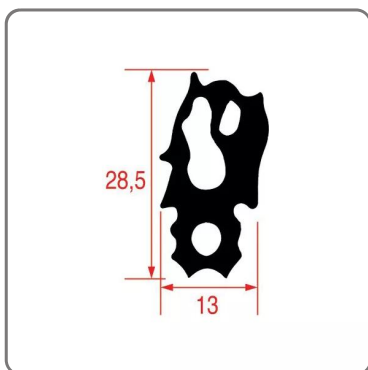

DOOR SEAL for RATIONAL SCC/COMBI MASTER/ICOMBI series model 101--- net price ----

RATIONAL COMBI OVEN DOOR SEAL SCC/COMBI MASTER/iCOMBI SERIES MODEL 101

SOLUZIONI FOODSERVICE

RATIONAL COMBI OVEN DOOR SEAL SCC/COMBI MASTER/iCOMBI SERIES MODEL 101