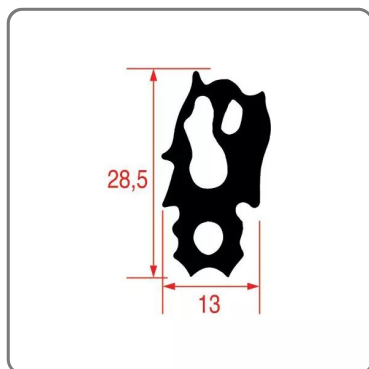

**DOOR SEAL for RATIONAL SCC/COMBI MARSTER/ICOMBI
series model 101--- net price ----**

SOLUZIONI FOODSERVICE

RATIONAL COMBI OVEN DOOR SEAL SCC/COMBI MASTER/iCOMBI SERIES MODEL 101