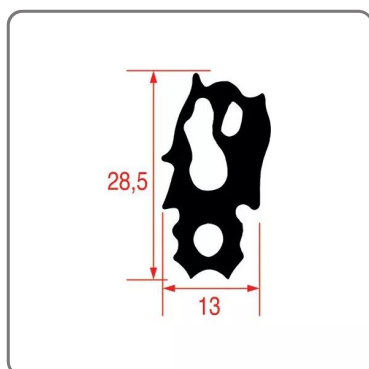

**DOOR SEAL for RATIONAL SCC/COMBI MARSTER/ICOMBI series model 101---** net price -----