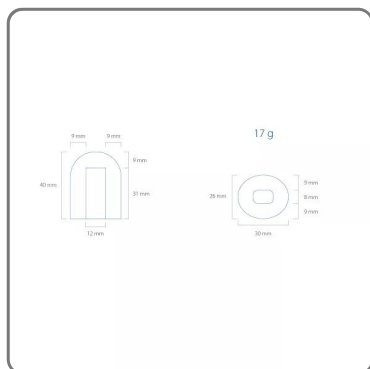

**ICEMATIC EMPTY CUBIC ICE MAKER mod. K45 AX GAS
R290 - air cooled**

vedi prodotto online

CODICE: **K45A**
MARCA: **ICEMATIC**

SOLUZIONI FOODSERVICE

THE CUBE

A hollow cube, with a large cooling surface, for rapid cooling of liquids.

TECHNICAL DATA:

- Dimensions (LXDxH): 500 x 600 x 693 mm
- Voltage: 220-240/1/50Hz
- Production kg/24h: KG.46
- Storage capacity: 16 kg
- Net weight: 41 kg
- Refrigerant gas: R290