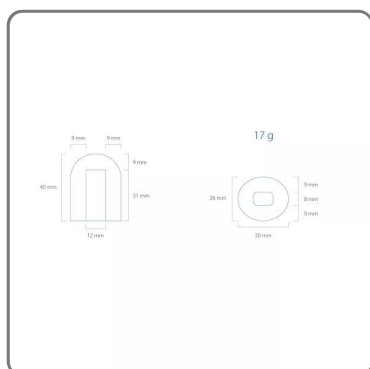

**ICEMATIC EMPTY CUBIC ICE MAKER mod. K45 AX GAS
R290 - air cooled**

vedi prodotto online

CODICE: **K45A**
MARCA: **ICEMATIC**

SOLUZIONI FOODSERVICE

THE CUBE

A hollow cube, with a large cooling surface, for rapid cooling of liquids.

TECHNICAL DATA:

- Dimensions (LXDxH): 500 x 600 x 693 mm
- Voltage: 220-240/1/50Hz
- Production kg/24h: KG.46
- Storage capacity: 16 kg
- Net weight: 41 kg
- Refrigerant gas: R290