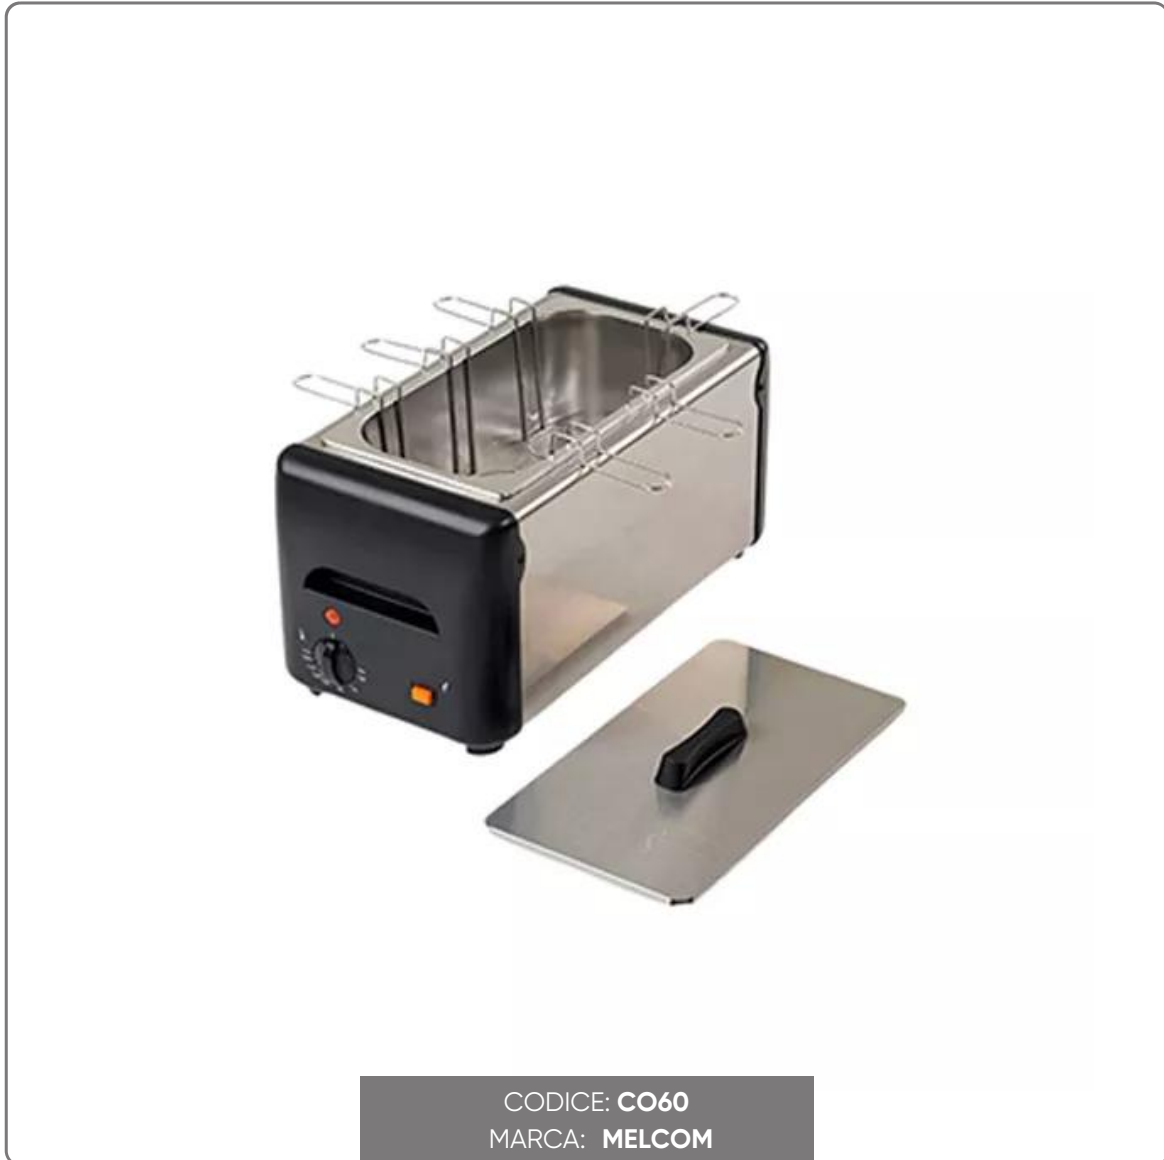

**ELECTRIC EGG COOKER ROLLER GRILL mod.CO60 - 6  
places - Power 1.2 kW - 230 V**

vedi prodotto online

# SOLUZIONI FOODSERVICE

Electric egg cooker with internal well

- Internal well measuring GN 1/3 + lid
- 6 baskets
- Power 1.2 kW - 230 V
- Maximum capacity 10 egg baskets
- External dimensions 215 x 480 x 255 mm
- Weight 5 kg