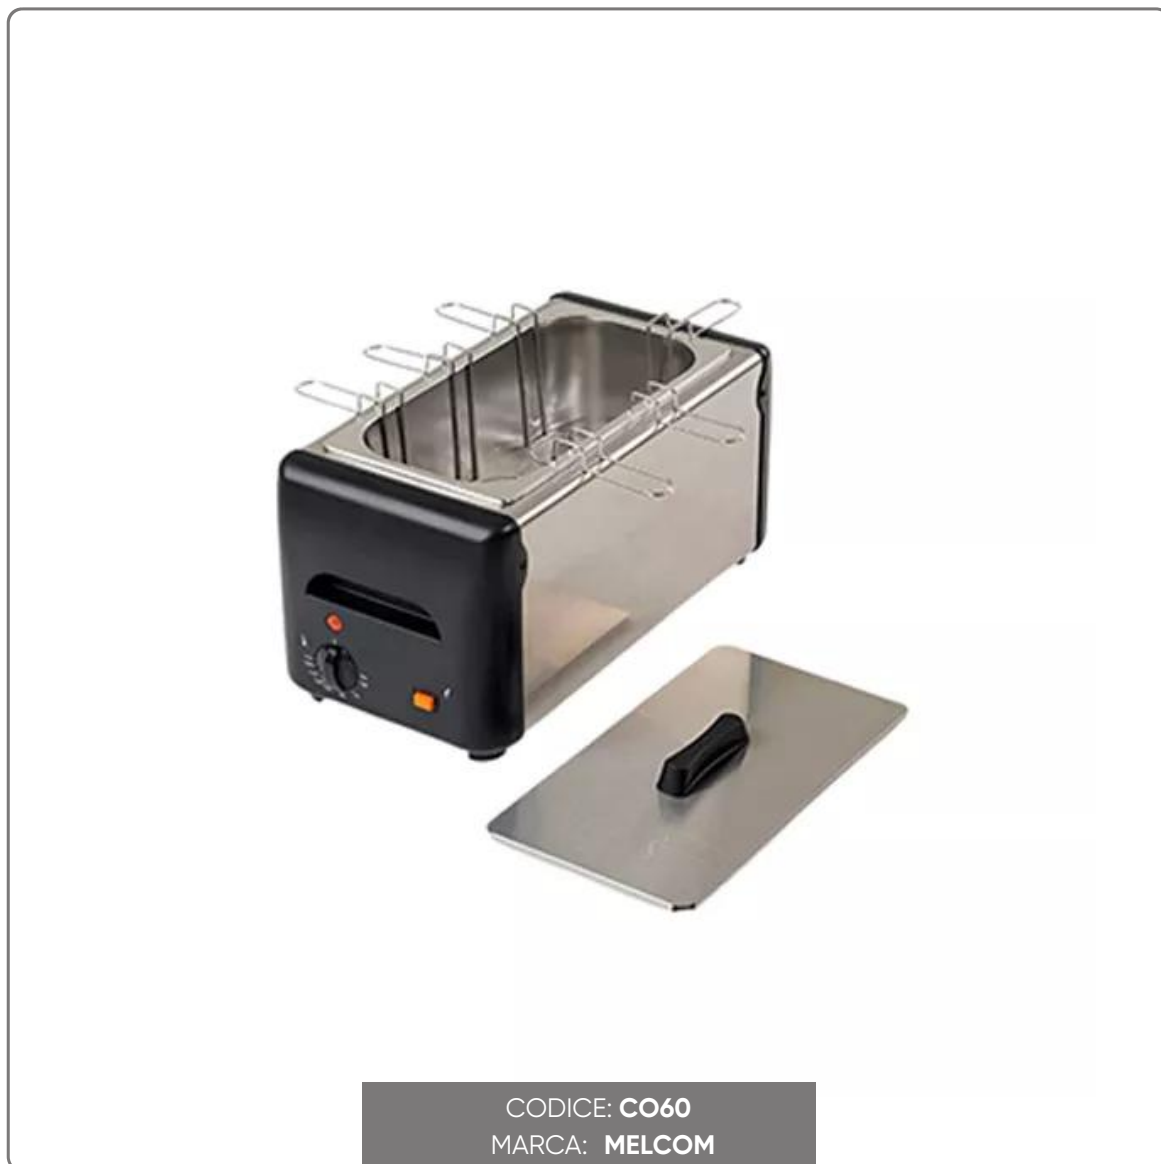

**ELECTRIC EGG COOKER ROLLER GRILL mod.CO60 - 6
places - Power 1.2 kW - 230 V**

BUFFET MACHINE FOR COOKING EGGS

SOLUZIONI FOODSERVICE

Electric egg cooker with internal well

- Internal well measuring GN 1/3 + lid
- 6 baskets
- Power 1.2 kW - 230 V
- Maximum capacity 10 egg baskets
- External dimensions 215 x 480 x 255 mm
- Weight 5 kg