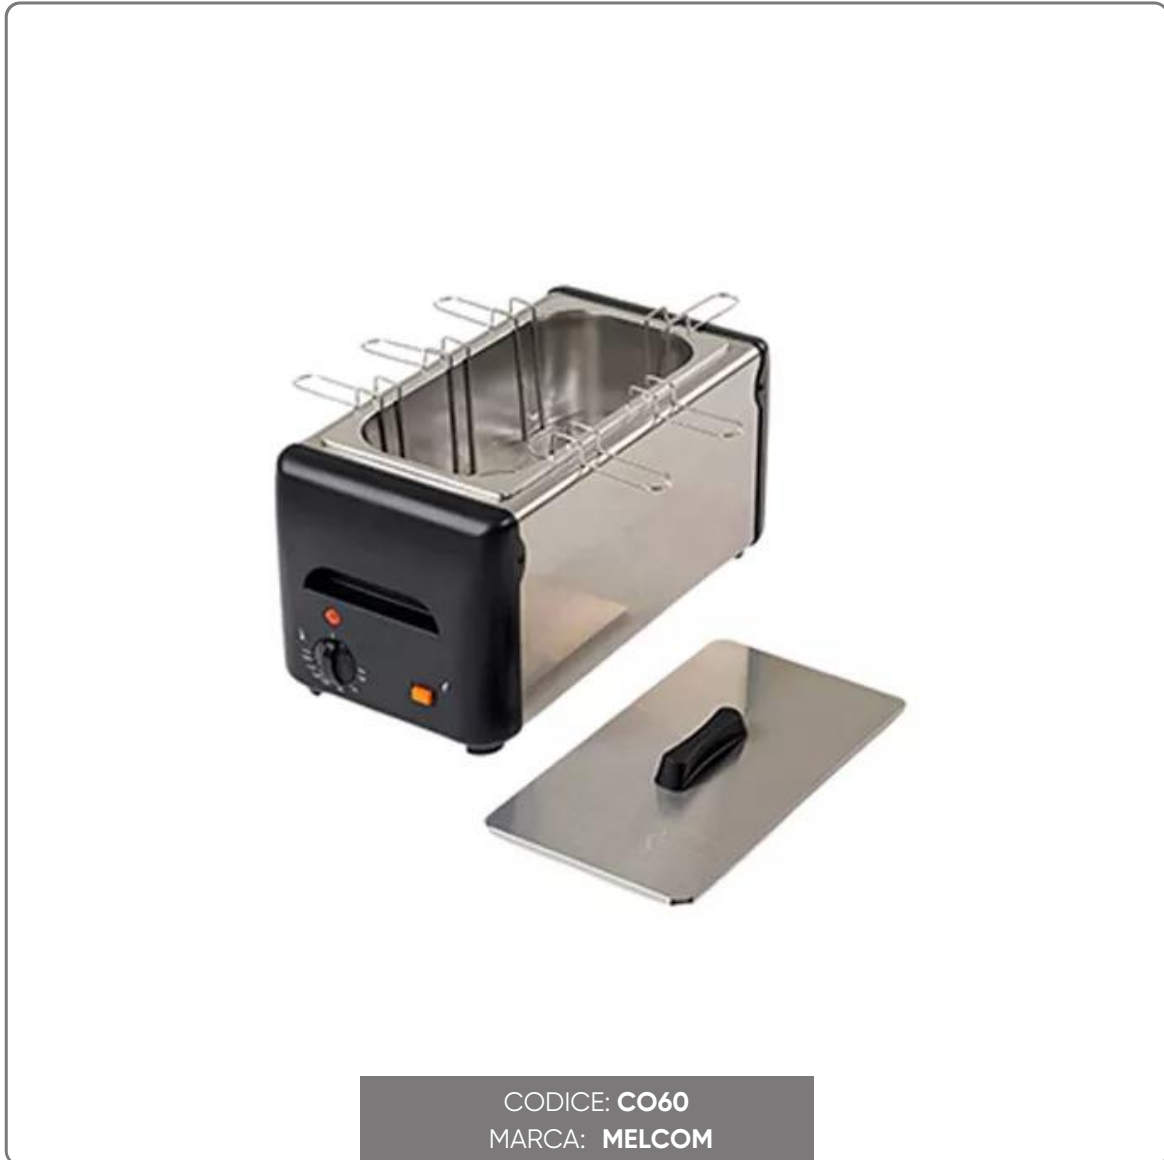

**ELECTRIC EGG COOKER ROLLER GRILL mod.CO60 - 6
places - Power 1.2 kW - 230 V**

vedi prodotto online

SOLUZIONI FOODSERVICE

Electric egg cooker with internal well

- Internal well measuring GN 1/3 + lid
- 6 baskets
- Power 1.2 kW - 230 V
- Maximum capacity 10 egg baskets
- External dimensions 215 x 480 x 255 mm
- Weight 5 kg