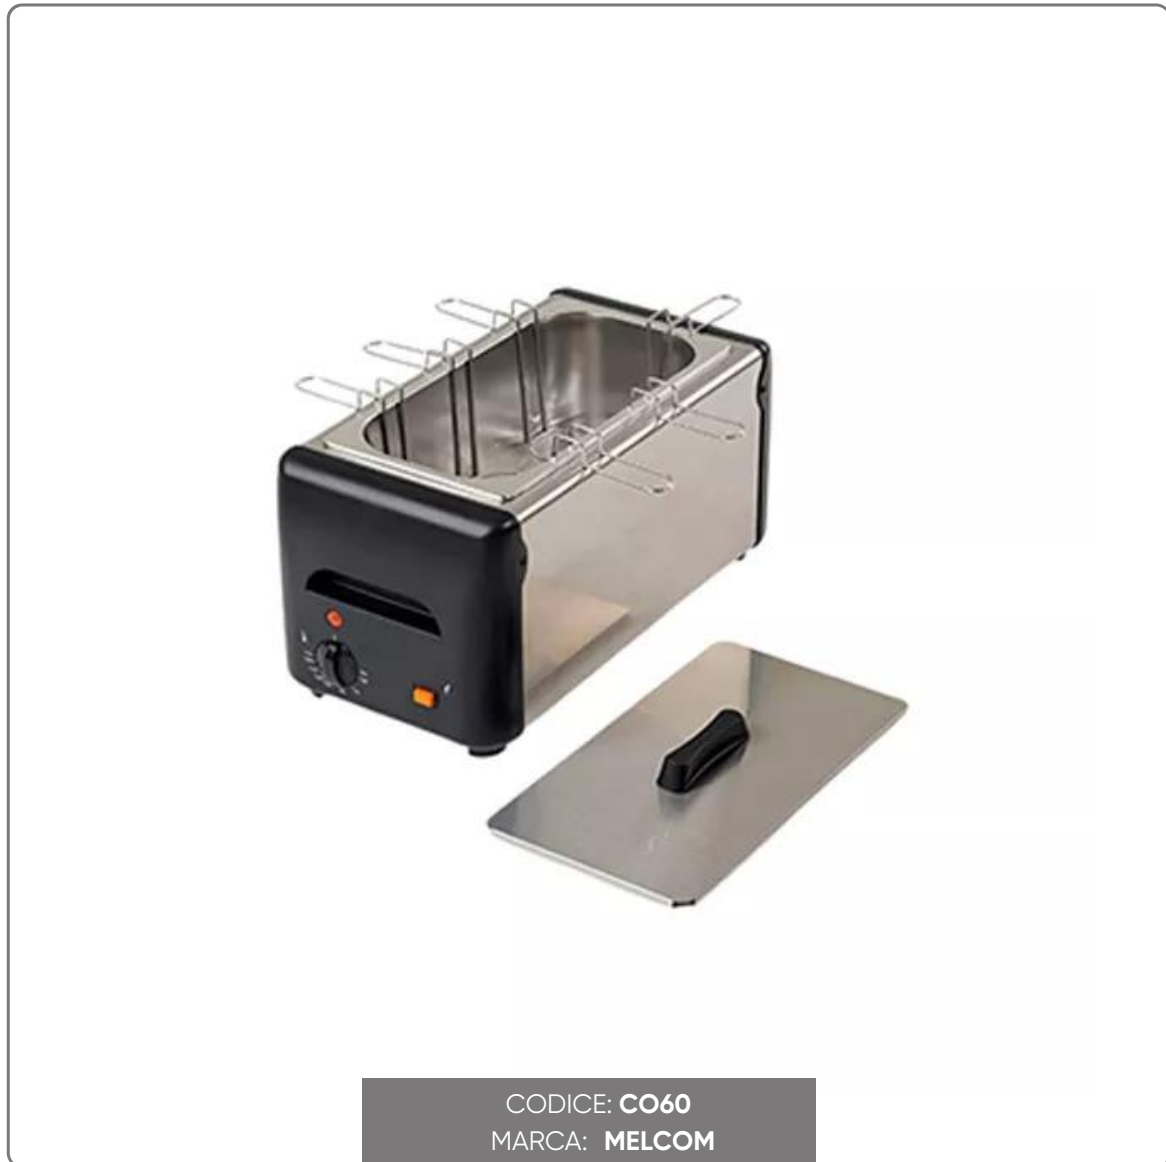

**ELECTRIC EGG COOKER ROLLER GRILL mod.CO60 - 6
places - Power 1.2 kW - 230 V**

vedi prodotto online

SOLUZIONI FOODSERVICE

Electric egg cooker with internal well

- Internal well measuring GN 1/3 + lid
- 6 baskets
- Power 1.2 kW - 230 V
- Maximum capacity 10 egg baskets
- External dimensions 215 x 480 x 255 mm
- Weight 5 kg