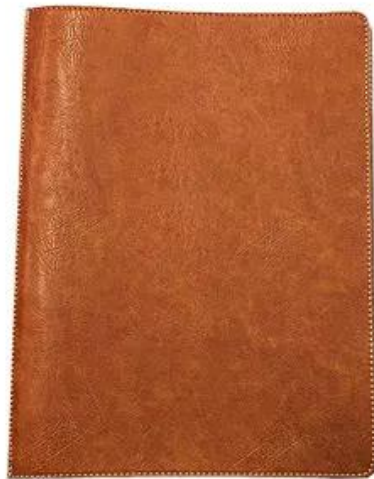

**WOSDE TOBACCO LEATHER MENU HOLDER A5 size**

A4 BROWN ECO-LEATHER MENU HOLDER

vedi prodotto online

CODICE: **0720047860149**

MARCA: **WOSDE**

# SOLUZIONI FOODSERVICE

Rectangular with not too pronounced rounded corners, it presents a classic and never banal look.

This menu holder is designed for the professional world and its characteristics are those desired and chosen by the professionals of hundreds of venues in Europe, including starred ones.