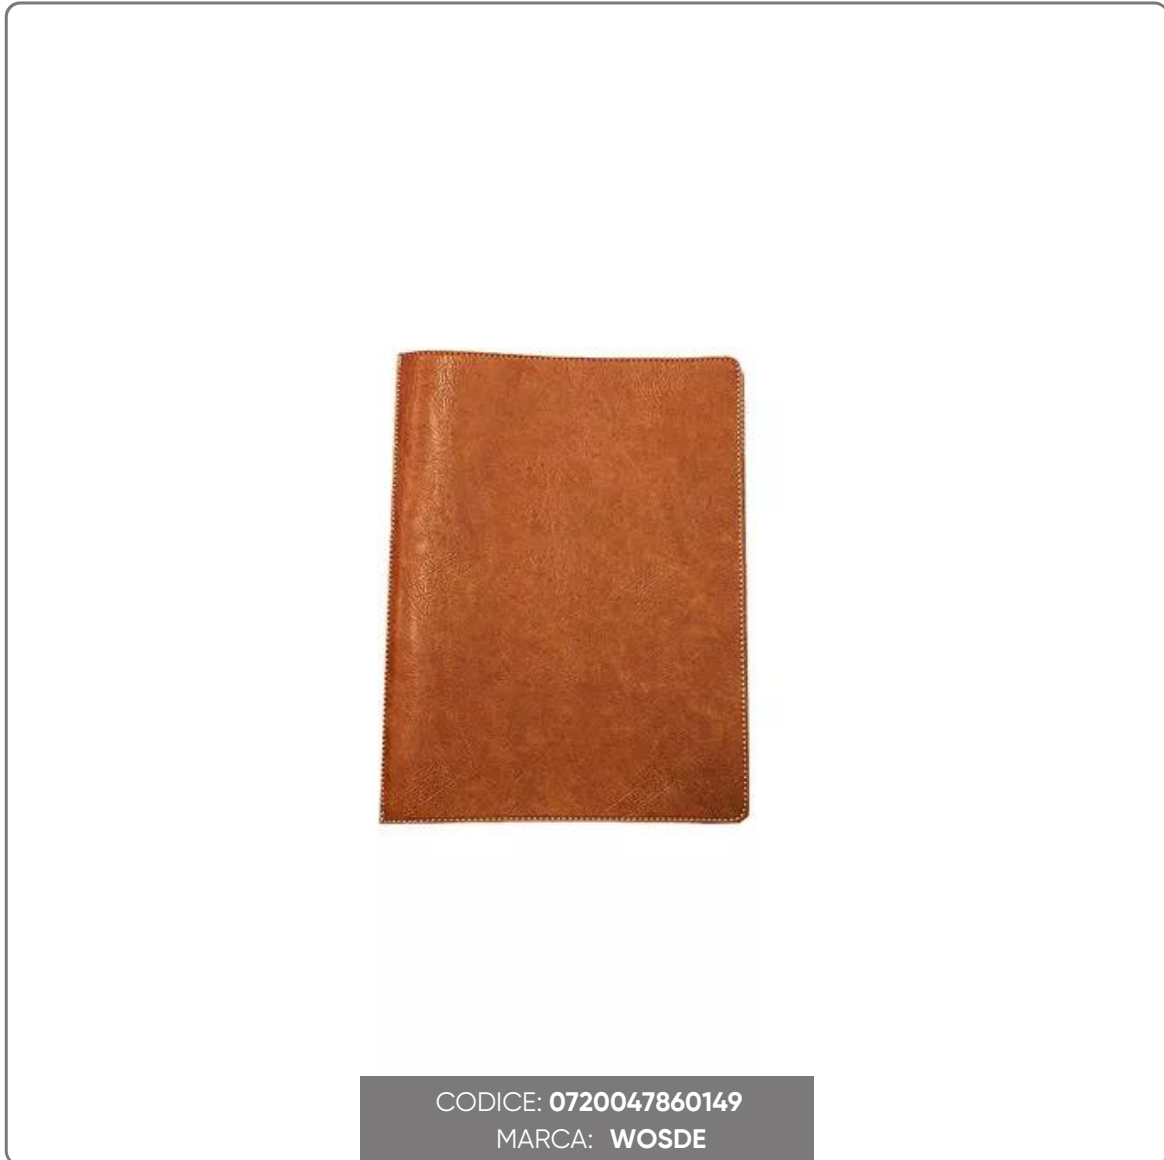

WOSDE TOBACCO LEATHER MENU HOLDER A5 size

SOLUZIONI FOODSERVICE

Rectangular with not too pronounced rounded corners, it presents a classic and never banal look.

This menu holder is designed for the professional world and its characteristics are those desired and chosen by the professionals of hundreds of venues in Europe, including starred ones.

QUALITY'

Certified and tested fabrics for intensive use, make WOSDE® totally water-repellent, oil-repellent and stain-proof for all food substances.

Very easy to clean and sanitize with HACCP sanitizers to guarantee maximum safety for users.