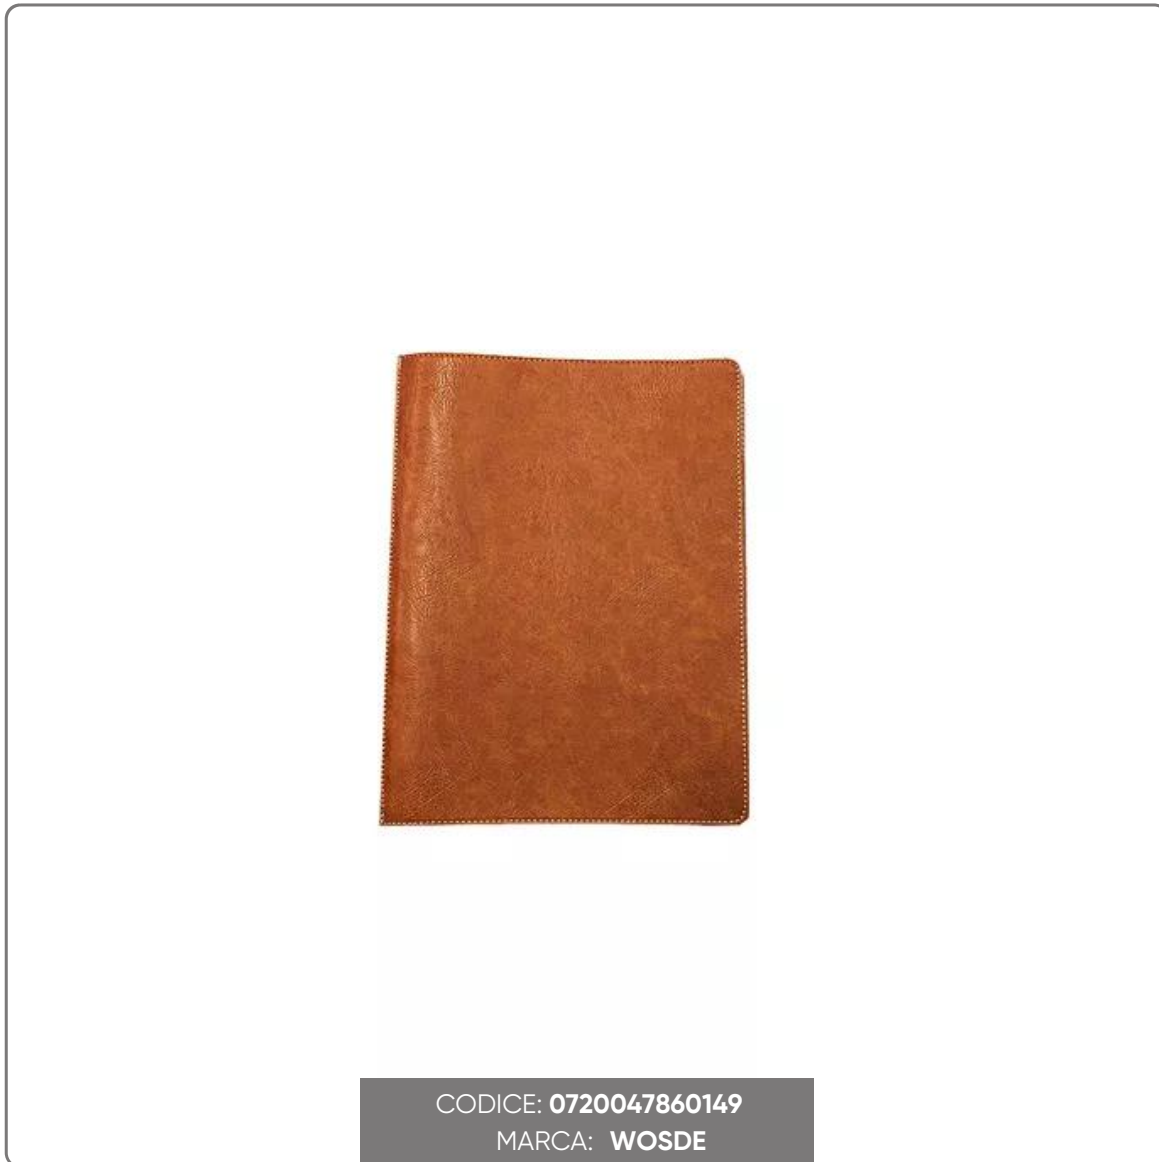

**WOSDE TOBACCO LEATHER MENU HOLDER A5 size**

# SOLUZIONI FOODSERVICE

Rectangular with not too pronounced rounded corners, it presents a classic and never banal look.

This menu holder is designed for the professional world and its characteristics are those desired and chosen by the professionals of hundreds of venues in Europe, including starred ones.