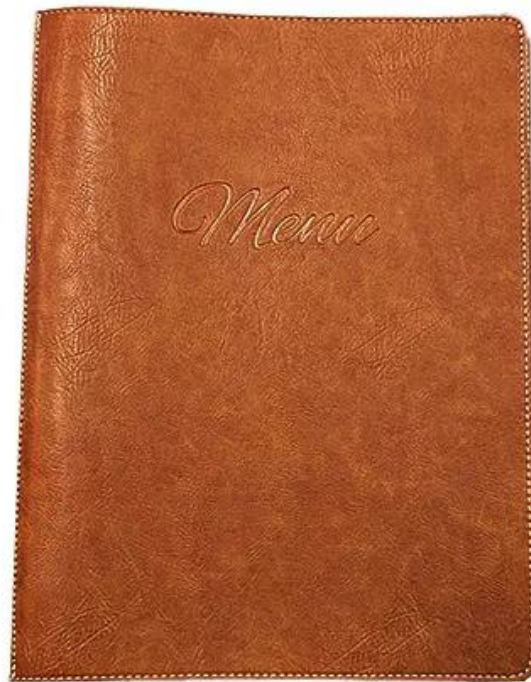

WOSDE TOBACCO LEATHER MENU HOLDER A4 format

vedi prodotto online

CODICE: **0720037860148**
MARCA: **WOSDE**

SOLUZIONI FOODSERVICE

Rectangular with not too pronounced rounded corners, it presents a classic and never banal look.

This menu holder is designed for the professional world and its characteristics are those desired and chosen by the professionals of hundreds of venues in Europe, including starred ones.

QUALITY

Certified and tested fabrics for intensive use, make WOSDE totally water-repellent, oil-repellent and stain-proof for all food substances.