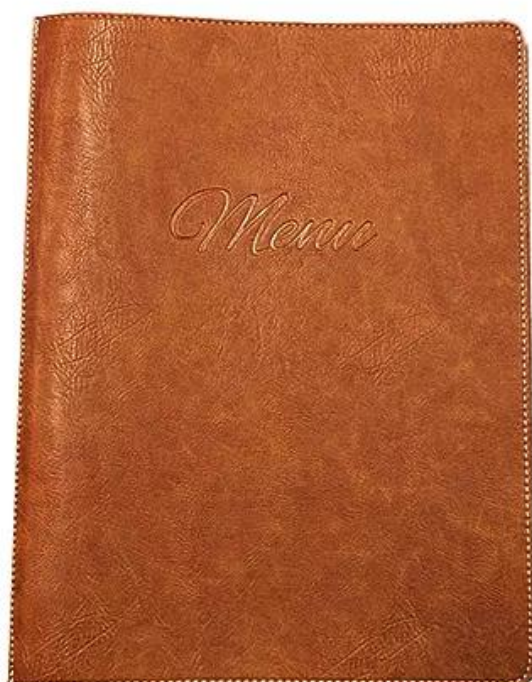

WOSDE TOBACCO LEATHER MENU HOLDER A4 format

A4 BROWN ECO-LEATHER MENU HOLDER

vedi prodotto online

CODICE: **0720037860148**

MARCA: **WOSDE**

SOLUZIONI FOODSERVICE

Rectangular with not too pronounced rounded corners, it presents a classic and never banal look.

This menu holder is designed for the professional world and its characteristics are those desired and chosen by the professionals of hundreds of venues in Europe, including starred ones.

QUALITY

Certified and tested fabrics for intensive use, make WOSDE totally water-repellent, oil-repellent and stain-proof for all food substances.