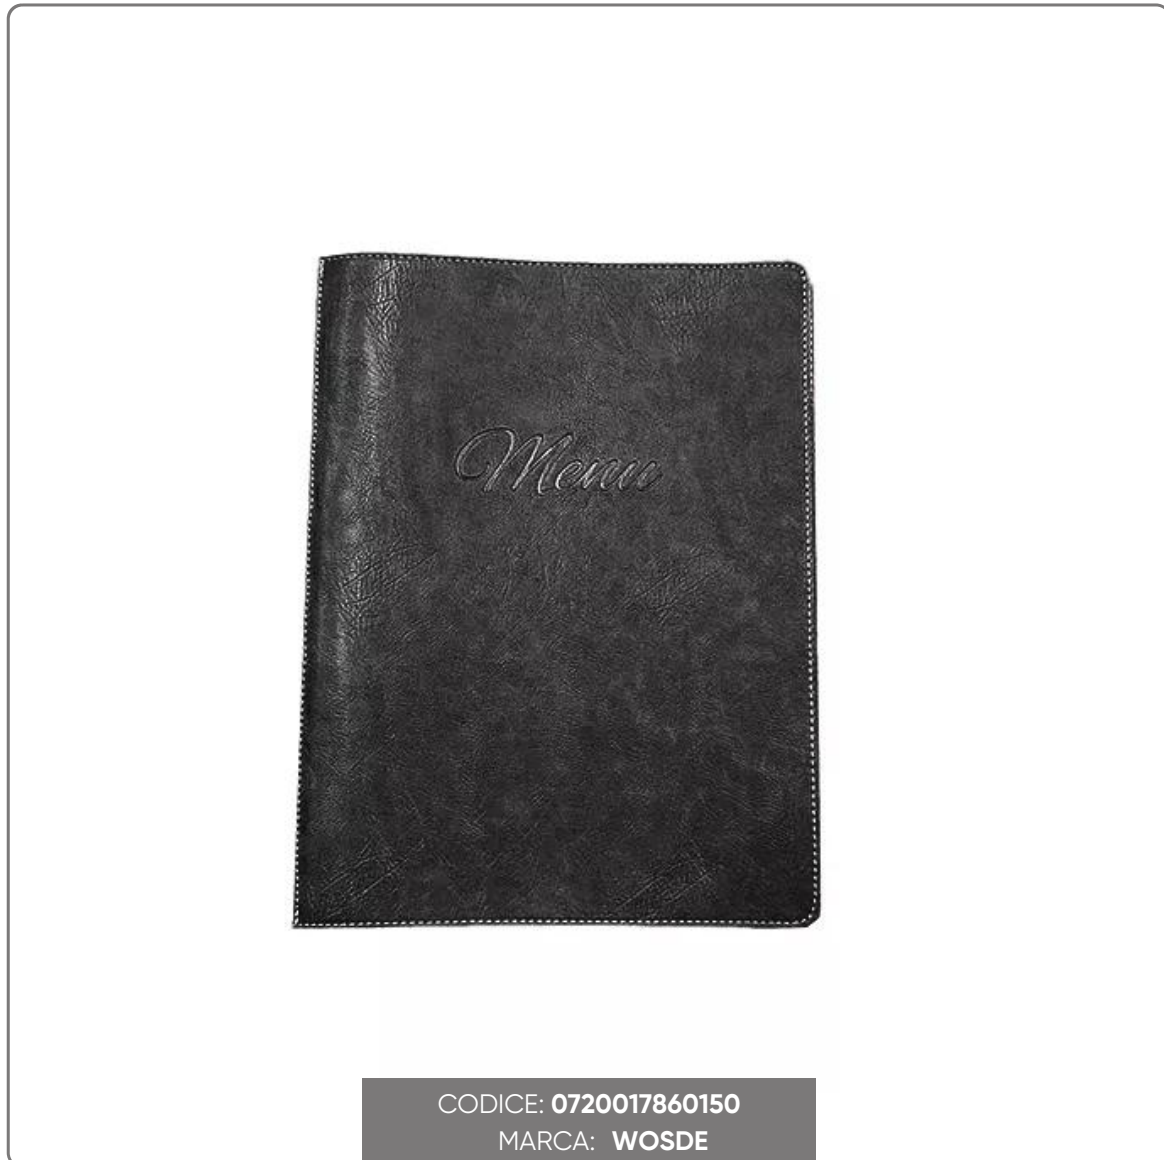

WOSDE ROCK Imitation leather menu holder A4 size

SOLUZIONI FOODSERVICE

Rectangular with not too pronounced rounded corners, it presents a classic and never banal look.

This menu holder is designed for the professional world and its characteristics are those desired and chosen by the professionals of hundreds of venues in Europe, including starred ones.