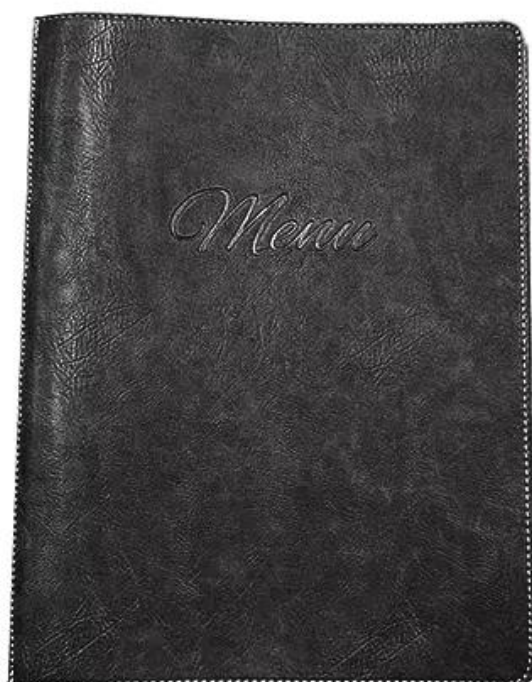

WOSDE ROCK Imitation leather menu holder A4 size

A4 GRAY IMITATION LEATHER MENU HOLDER

vedi prodotto online

CODICE: **0720017860150**

MARCA: **WOSDE**

SOLUZIONI FOODSERVICE

Rectangular with not too pronounced rounded corners, it presents a classic and never banal look.

This menu holder is designed for the professional world and its characteristics are those desired and chosen by the professionals of hundreds of venues in Europe, including starred ones.

QUALITY'

Certified and tested fabrics for intensive use, make WOSDE® totally water-repellent, oil-repellent and stain-proof for all food substances.