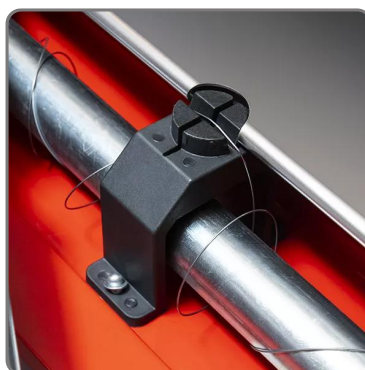

MANUAL WIRE CHEESE CUTTING MACHINE

PROFESSIONAL MANUAL CHEESE CUTTING MACHINE WITH STAINLESS STEEL WIRE

vedi prodotto online

CODICE: 015320247
MARCA: Chef secret

SOLUZIONI FOODSERVICE

PARTICULARLY CARE MACHINE, BUILT WITH FIRST CHOICE MATERIALS.

It allows you to cut any type of cheese quickly and extremely precisely

- TOP DIMENSIONS cm.55x42