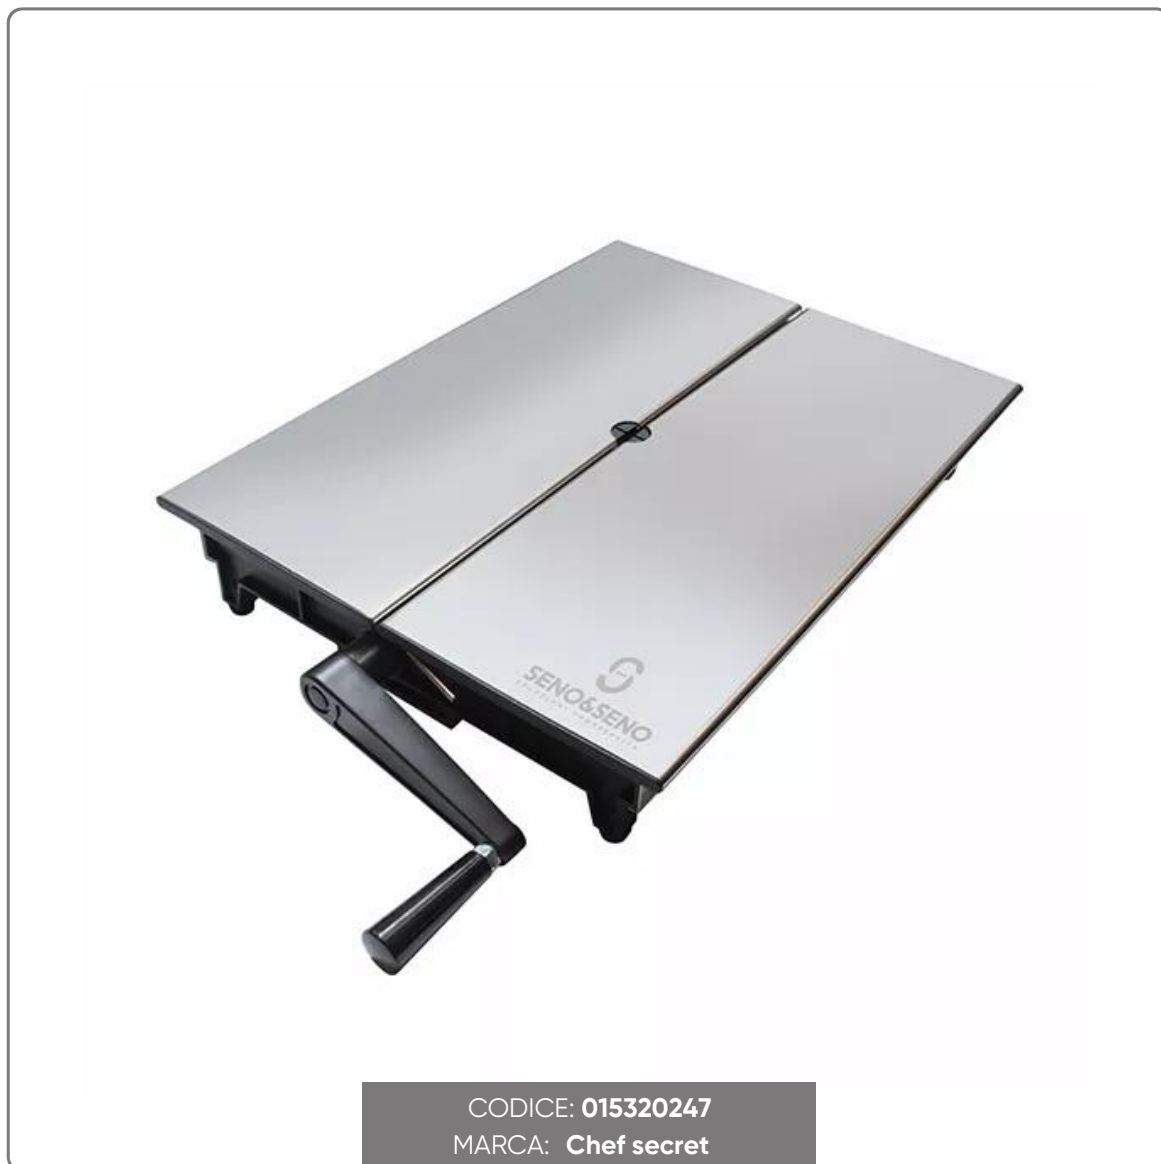

MANUAL WIRE CHEESE CUTTING MACHINE

PROFESSIONAL MANUAL CHEESE CUTTING MACHINE WITH STAINLESS STEEL WIRE

vedi prodotto online

CODICE: 015320247
MARCA: Chef secret

SOLUZIONI FOODSERVICE

PARTICULARLY CARE MACHINE, BUILT WITH FIRST CHOICE MATERIALS.

It allows you to cut any type of cheese quickly and extremely precisely

- TOP DIMENSIONS cm.55x42