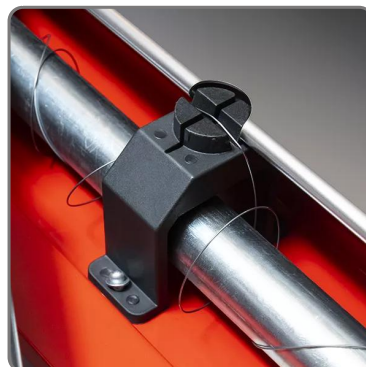

MANUAL WIRE CHEESE CUTTING MACHINE

vedi prodotto online

SOLUZIONI FOODSERVICE

PARTICULARLY CARE MACHINE, BUILT WITH FIRST CHOICE MATERIALS.

It allows you to cut any type of cheese quickly and extremely precisely

- TOP DIMENSIONS cm.55x42