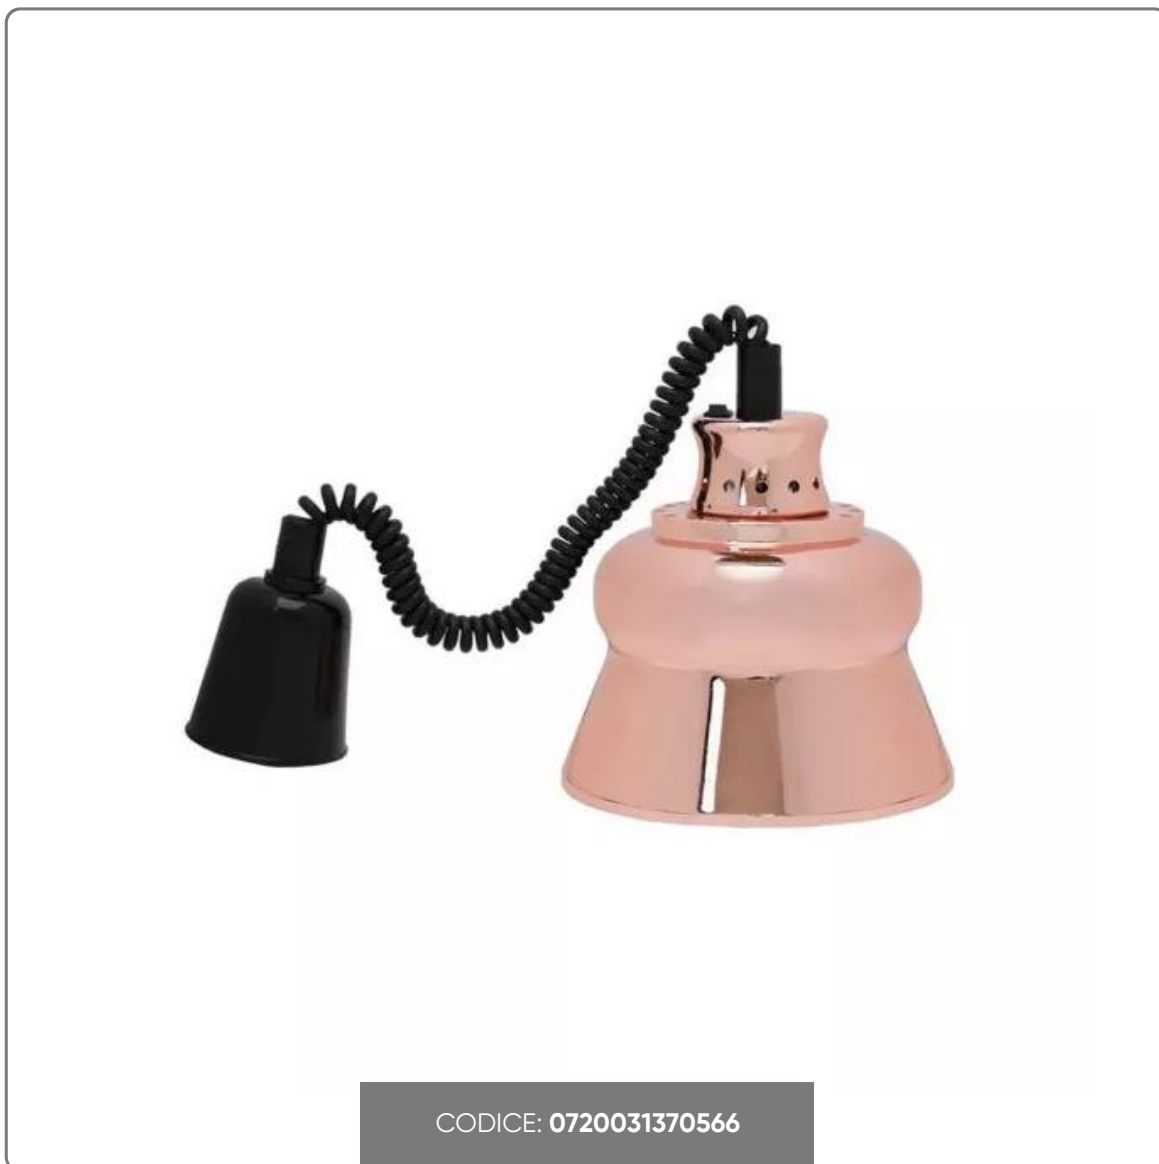

HEATING LAMP WITH COPPER COLOR CEILING LIGHT cm. 23

INFRARED EXTENDABLE FOOD WARMING LAMP

SOLUZIONI FOODSERVICE

TECHNICAL FEATURES:

- Copper color
- Diameter cm. 23
- Elite line
- Ideal for restaurants and buffets
- Infrared lamp
- Extensible and adjustable cable (from 75 cm to 235 cm including lamp)
- Technical data: 220/240V - 50/60Hz - 250W