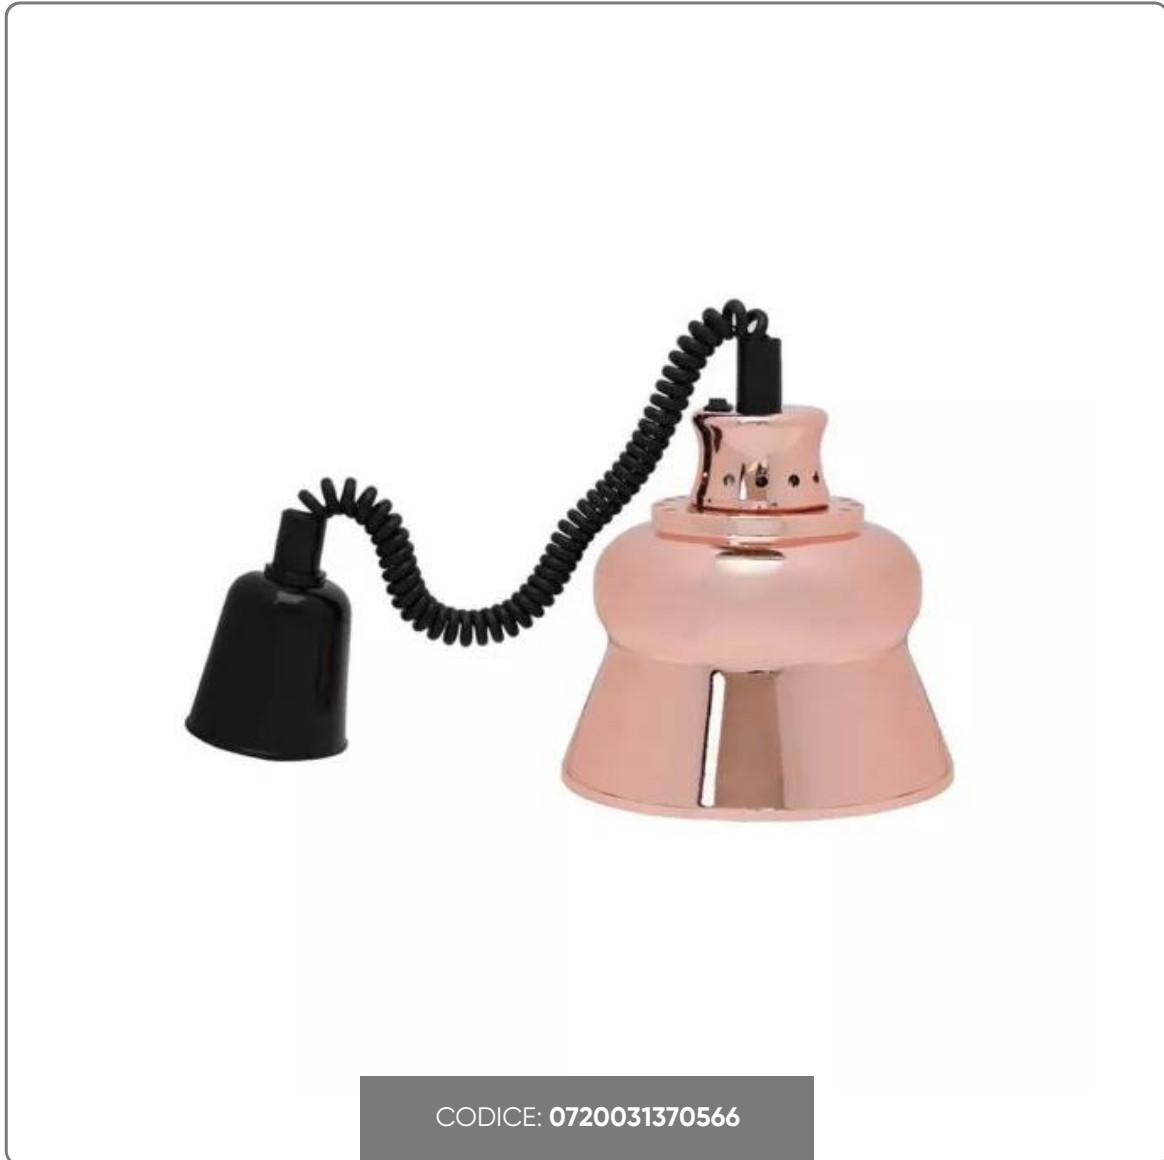

**HEATING LAMP WITH COPPER COLOR CEILING LIGHT cm.  
23**

vedi prodotto online

CODICE: 0720031370566

## TECHNICAL FEATURES:

- Copper color
- Diameter cm. 23
- Elite line
- Ideal for restaurants and buffets
- Infrared lamp
- Extensible and adjustable cable (from 75 cm to 235 cm including lamp)
- Technical data: 220/240V - 50/60Hz - 250W