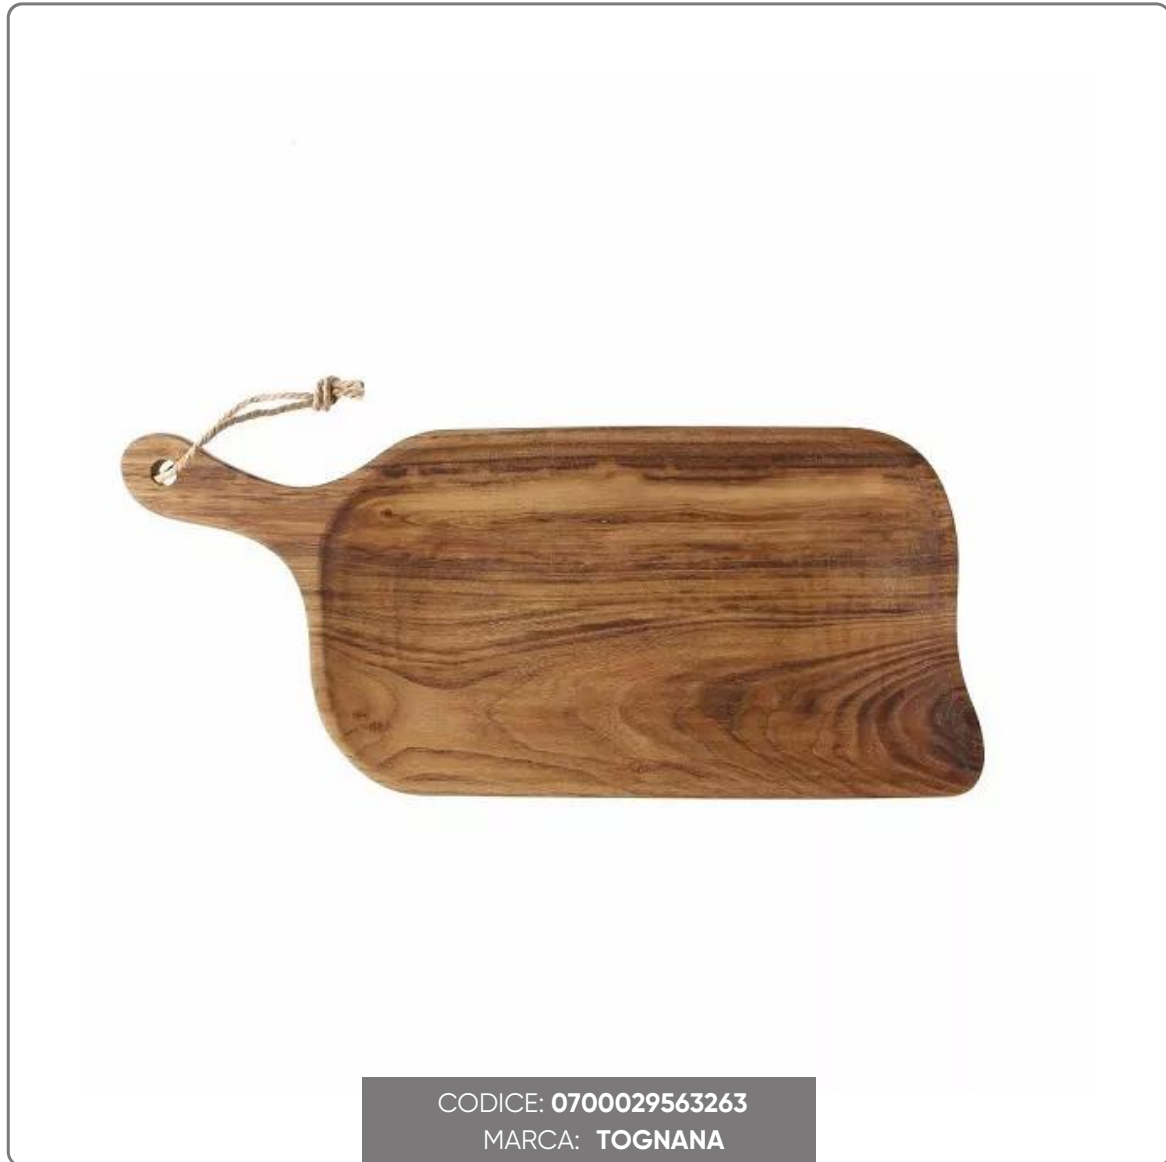

SOLUZIONI FOODSERVICE

**RECTANGULAR RECESSED WOODEN CHOPPING BOARD cm.44x20x2
h**

WOODEN SERVING PLATE

SOLUZIONI FOODSERVICE

Tognana wooden tray from the STARBAMBÙ collection.

TECHNICAL FEATURES:

- Main material : Wood
- Size cm. 35
- Width cm. 20
- Height cm. 2