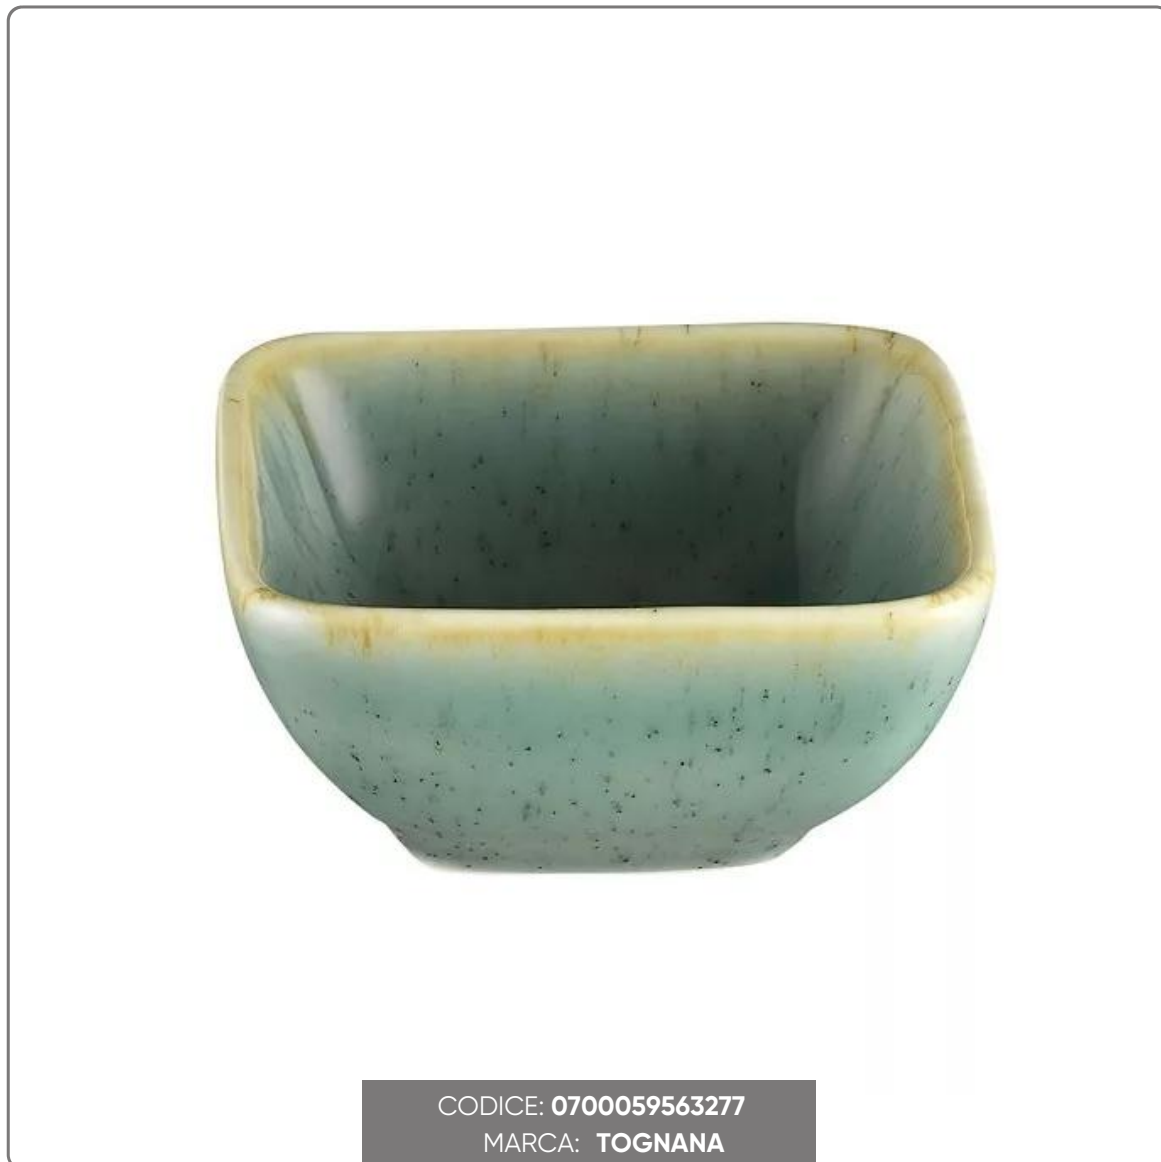

**TREND SPLIT SQUARE PORCELAIN BOWL cm. 7x7x3.5**

# SOLUZIONI FOODSERVICE

Dish service in water blue porcelain in a rustic chic style.

The Trend Split tableware is inspired by the color of the sea, framed by an original and indefinite border that recalls the shades of sand. The result is a line of plates with a modern design, perfect for seafood restaurants with fish-based cuisine: an ideal set for serving each course of the menu with plates, saucers, salad bowls and bowls.

## TECHNICAL FEATURES:

- Main material : Porcelain
- External diameter cm. 7
- Width cm. 7
- Height cm. 3.5
- Capacity cc. 70
- Tognana brand
- Light blue