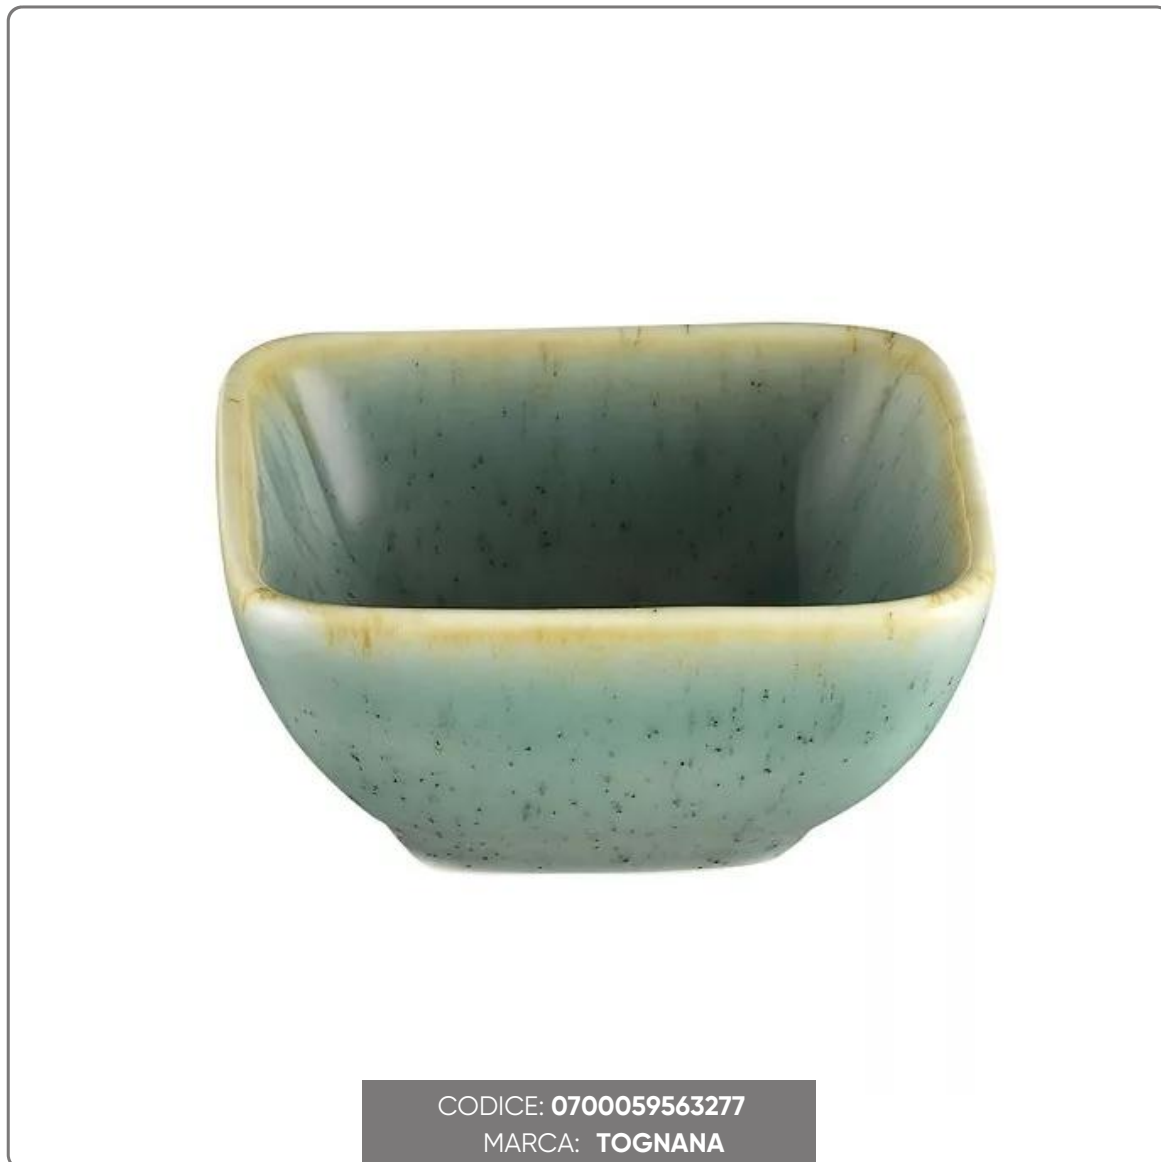

**TREND SPLIT SQUARE PORCELAIN BOWL cm. 7x7x3.5**

# SOLUZIONI FOODSERVICE

Dish service in water blue porcelain in a rustic chic style.

The Trend Split tableware is inspired by the color of the sea, framed by an original and indefinite border that recalls the shades of sand. The result is a line of plates with a modern design, perfect for seafood restaurants with fish-based cuisine: an ideal set for serving each course of the menu with plates, saucers, salad bowls and bowls.

#### TECHNICAL FEATURES:

- Main material : Porcelain
- External diameter cm. 7
- Width cm. 7
- Height cm. 3.5
- Capacity cc. 70
- Tognana brand
- Light blue