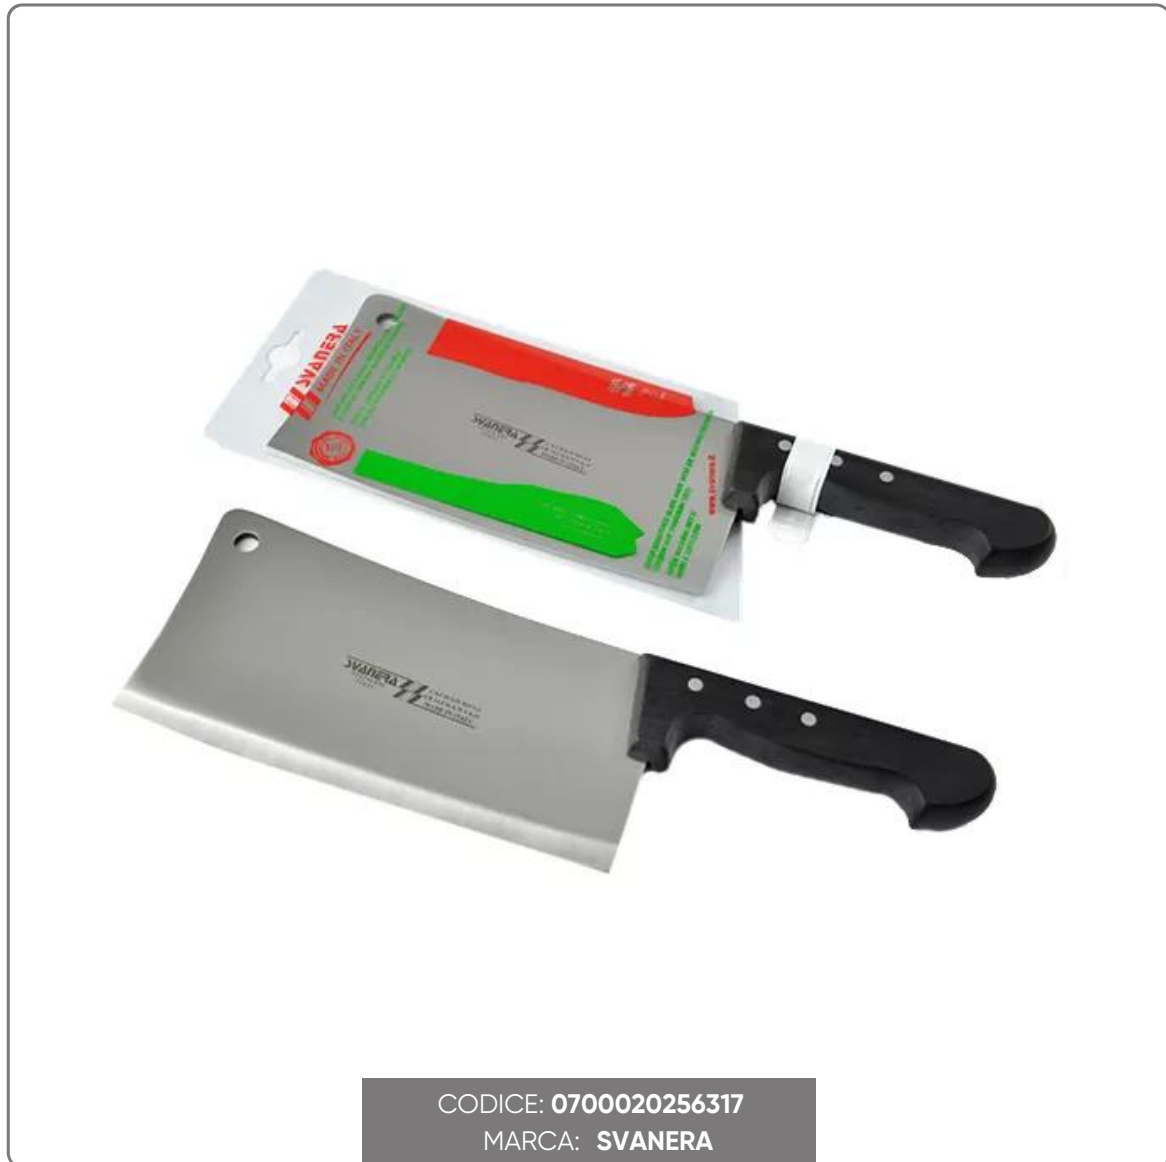

SVANERA CLEAVER KNIFE Kg.0,680 STEEL cm.22

vedi prodotto online

SOLUZIONI FOODSERVICE

TRAPEZOIDAL BLADE KNIFE USED IN THE BUTCHER'S SHOP TO EQUAL THE SLAUGHTERED BEASTS

TECHNICAL DESCRIPTION:

- SHREDDER model
- Weight gr680
- Thickness 4 mm
- Size cm. 22