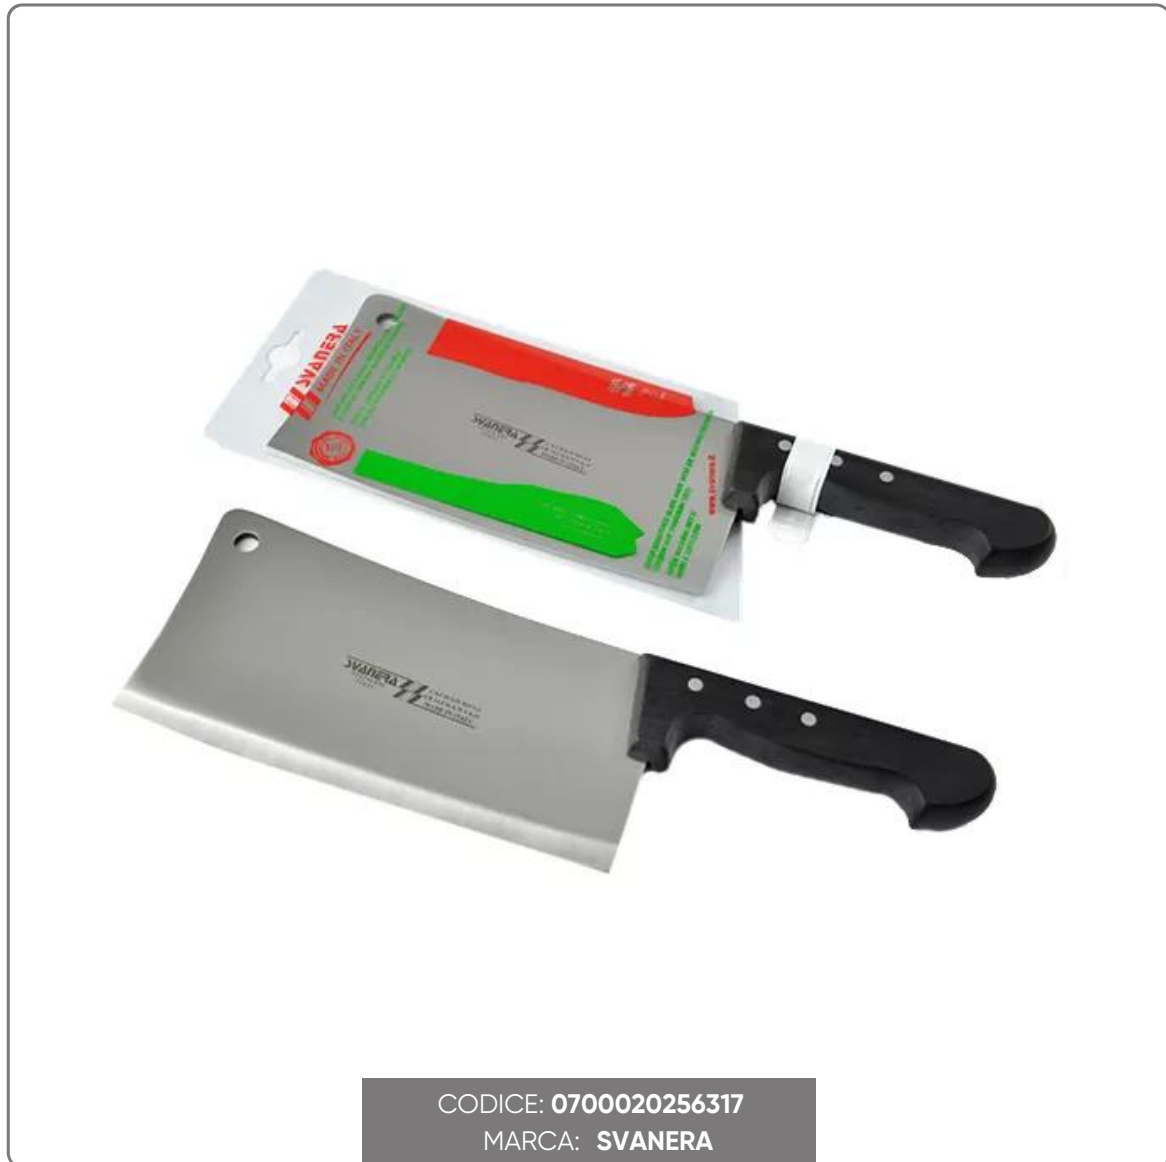

**SVANERA CLEAVER KNIFE Kg.0,680 STEEL cm.22**

vedi prodotto online

# SOLUZIONI FOODSERVICE

TRAPEZOIDAL BLADE KNIFE USED IN THE BUTCHER'S SHOP TO EQUAL THE SLAUGHTERED BEASTS

TECHNICAL DESCRIPTION:

- SHREDDER model
- Weight gr680
- Thickness 4 mm
- Size cm. 22