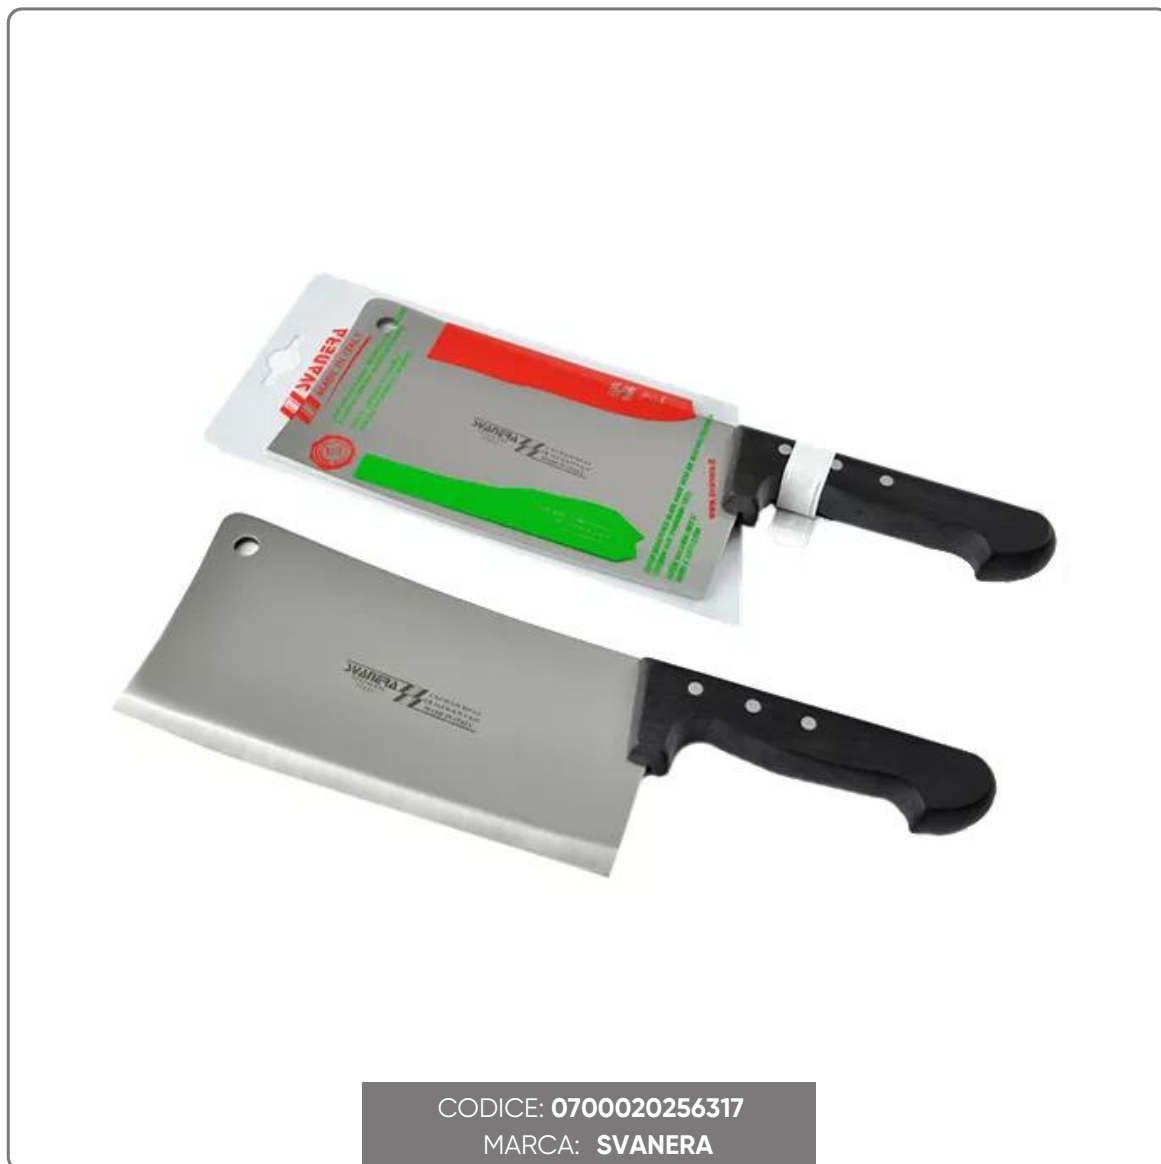

SVANERA CLEAVER KNIFE Kg.0,680 STEEL cm.22

PROFESSIONAL KNIFE CLEAVER MODEL STEEL BLADE cm.22

vedi prodotto online

CODICE: **0700020256317**
MARCA: **SVANERA**

SOLUZIONI FOODSERVICE

TRAPEZOIDAL BLADE KNIFE USED IN THE BUTCHER'S SHOP TO EQUAL THE SLAUGHTERED BEASTS

TECHNICAL DESCRIPTION:

- SHREDDER model
- Weight gr680
- Thickness 4 mm
- Size cm. 22