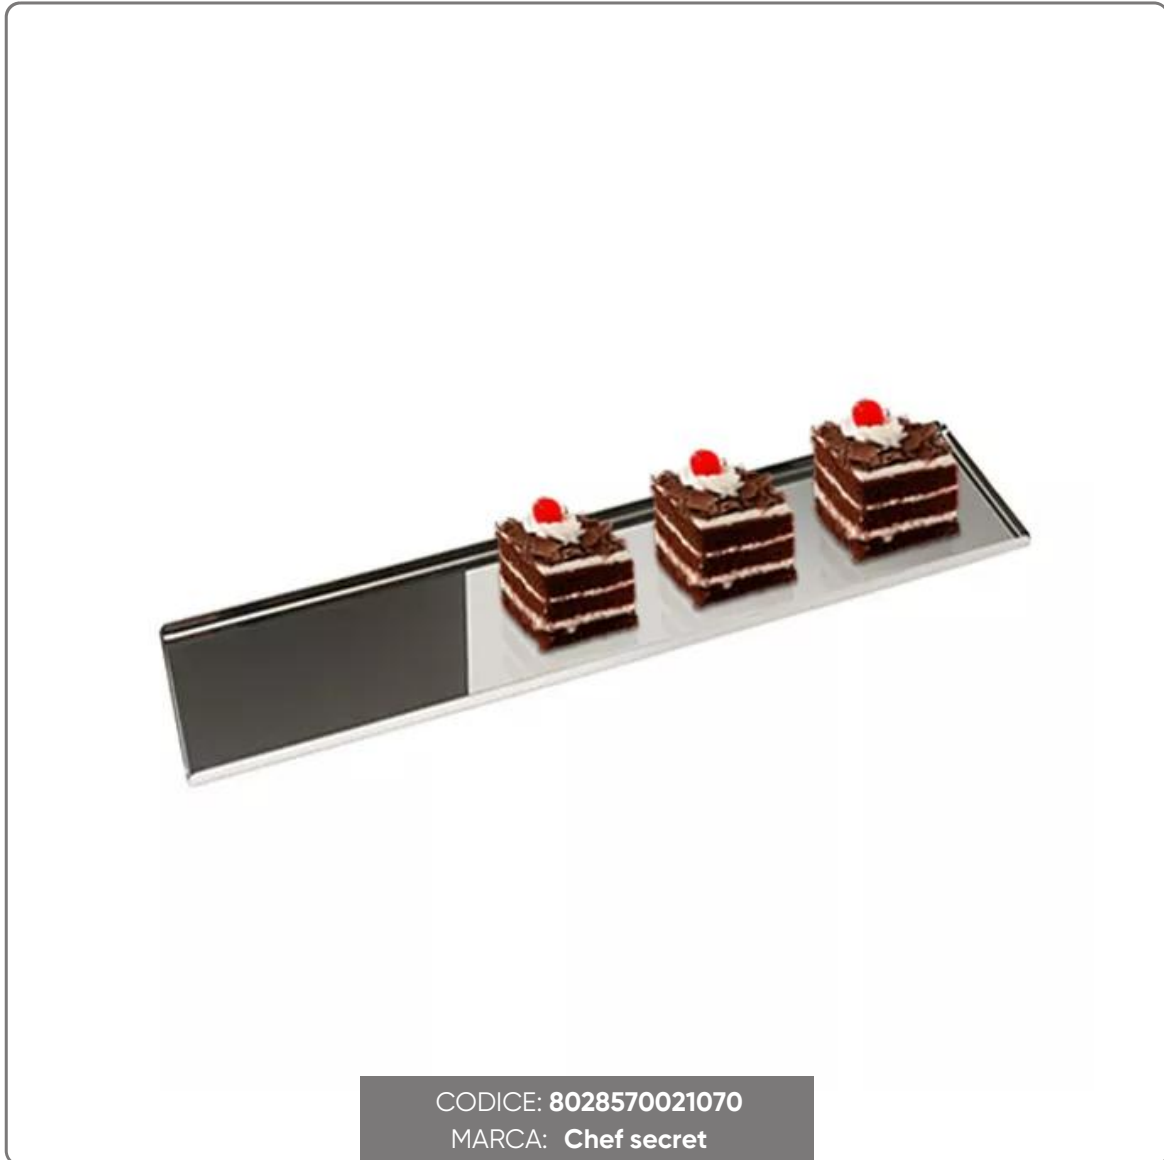

STAINLESS STEEL DISPLAY TRAY cm. 60x14x0,8 H supported corners

SOLUZIONI FOODSERVICE

CHARACTERISTICS

Tray in AISI 304 stainless steel
With straight edges 90° not welded
Dimensions cm. 60x14x0,8h

USE

Suitable for displaying food of any kind. Not suitable for cooking pastry or bakery products.
The stainless steel trays can be used in the freezer or in a leavening compartment without contraindications, as they do not rust.