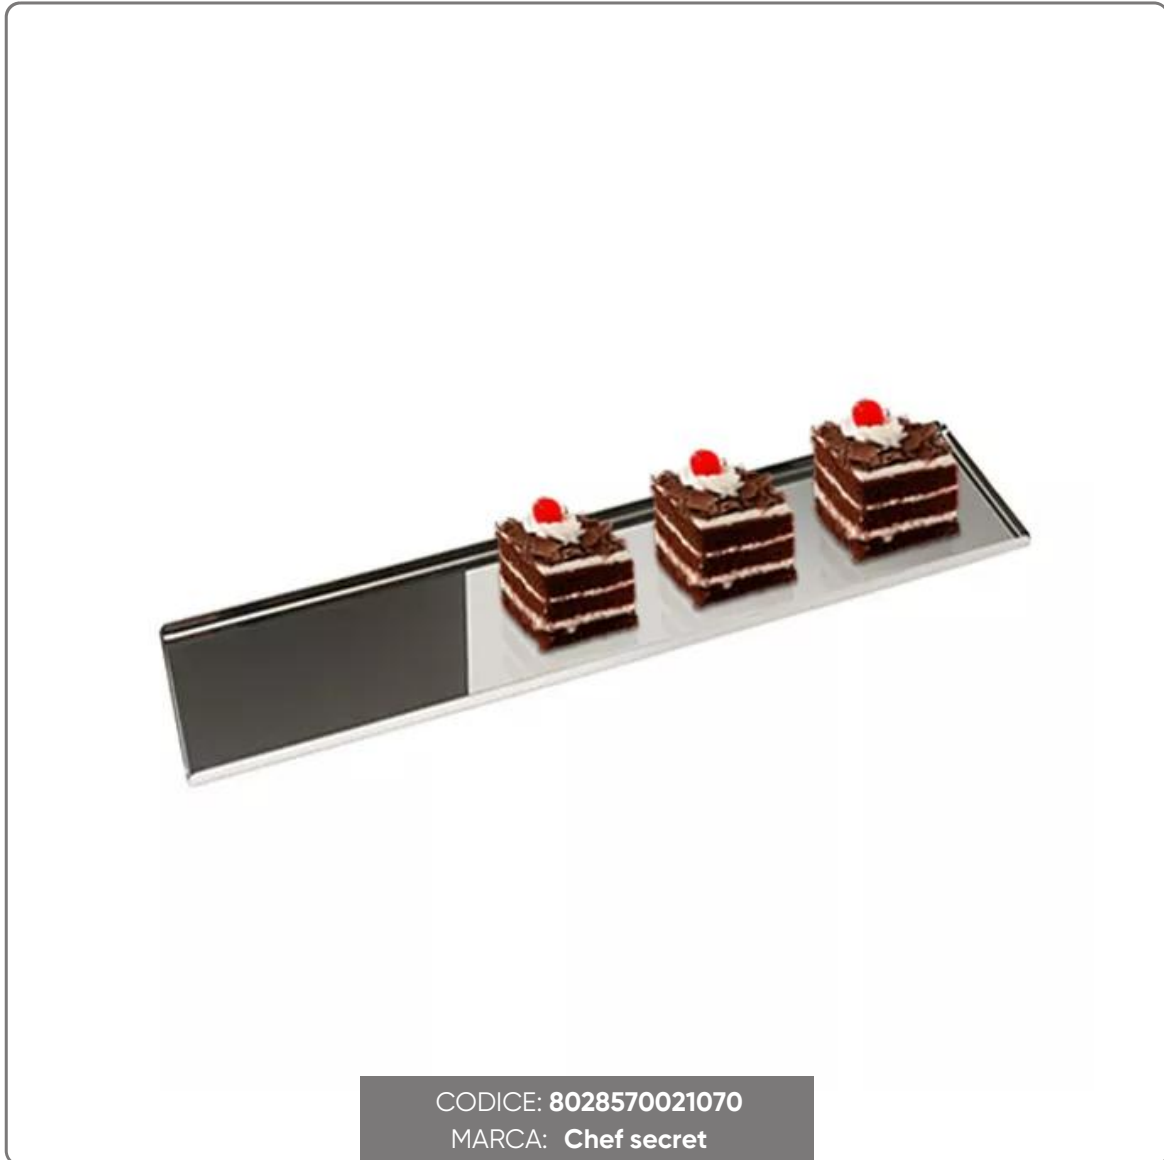

STAINLESS STEEL DISPLAY TRAY cm. 60x14x0,8 H supported corners

SOLUZIONI FOODSERVICE

CHARACTERISTICS

Tray in AISI 304 stainless steel

With straight edges 90° not welded

Dimensions cm. 60x14x0,8h

USE

Suitable for displaying food of any kind. Not suitable for cooking pastry or bakery products.

The stainless steel trays can be used in the freezer or in a leavening compartment without contraindications, as they do not rust.