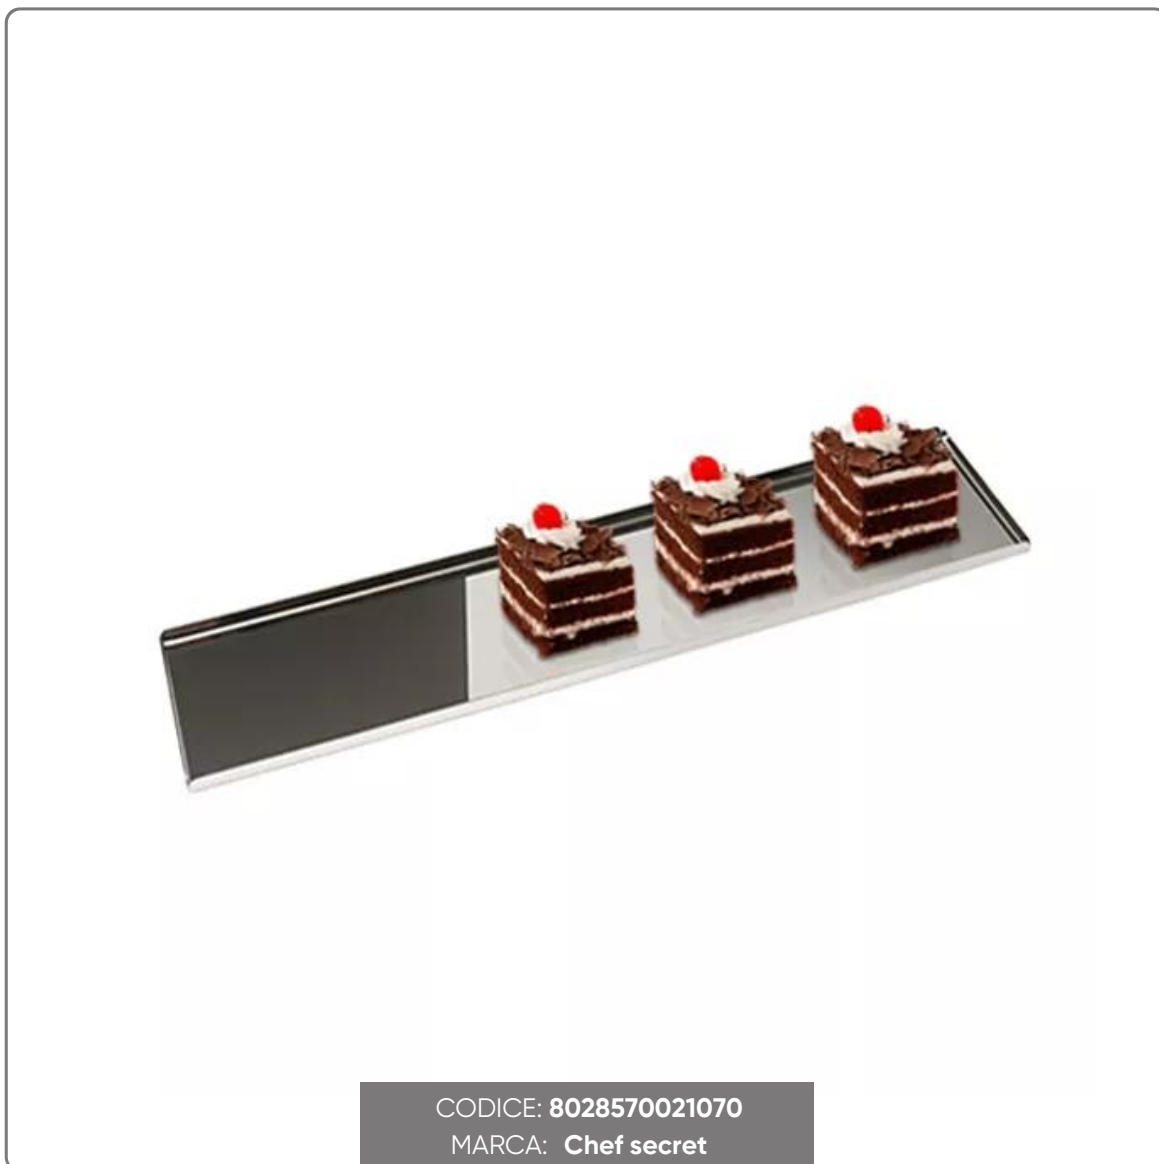

**STAINLESS STEEL DISPLAY TRAY cm. 60x14x0,8 H supported corners**

MINI PASTRY TRAY FOR DISPLAY IN STEEL

vedi prodotto online

## CHARACTERISTICS

Tray in AISI 304 stainless steel  
With straight edges 90° not welded  
Dimensions cm. 60x14x0,8h