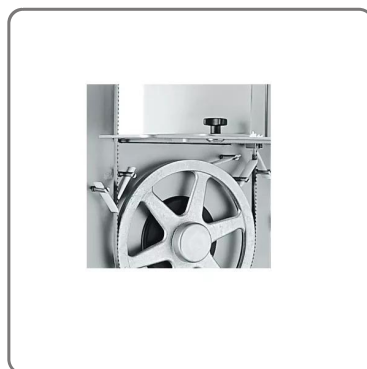

**SIRMAN FLOOR BONE SAW MOD. SO2400GDO - THREE-PHASE
400V**

SOLUZIONI FOODSERVICE

SIRMAN STAINLESS STEEL FLOOR BONE SAW mod. SO 2400 GDO

WORKING SURFACE MM. 510x710 - 2400 MM BLADE

THREE-PHASE 400V - GDO VERSION - FLYWHEELS WITH STAINLESS STEEL EDGES

- AISI 304 stainless steel construction.
- Collector drawer interlocked and accessible from the outside.
- Easily removable door to facilitate cleaning.
- Hermetic bearings on upper pulley.
- Powerful asynchronous and ventilated motor protected by sealing oil seal.
- 24V controls with safety microswitch on door and drawer, redundant control unit and motor brake (CE).
- Quick upper pulley release facilitates cleaning and blade change.
- Easily removable and replaceable scrapers.
- IP 67 stainless steel controls.
- Power Kw 2,5
- Blade length 2400x16 mm
- Useful cut cm. 28.8x35h