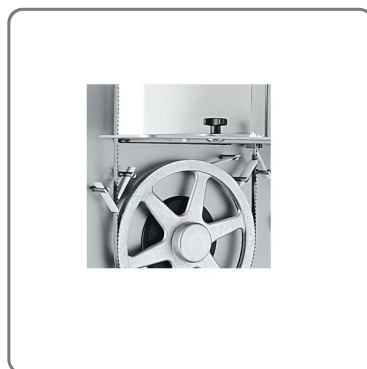

**SIRMAN FLOOR BONE SAW MOD. SO2400GDO - THREE-PHASE  
400V**

# SOLUZIONI FOODSERVICE

SIRMAN STAINLESS STEEL FLOOR BONE SAW mod. SO 2400 GDO

WORKING SURFACE MM. 510x710 - 2400 MM BLADE

THREE-PHASE 400V - GDO VERSION - FLYWHEELS WITH STAINLESS STEEL EDGES

- AISI 304 stainless steel construction.
- Collector drawer interlocked and accessible from the outside.
- Easily removable door to facilitate cleaning.
- Hermetic bearings on upper pulley.
- Powerful asynchronous and ventilated motor protected by sealing oil seal.
- 24V controls with safety microswitch on door and drawer, redundant control unit and motor brake (CE).
- Quick upper pulley release facilitates cleaning and blade change.
- Easily removable and replaceable scrapers.
- IP 67 stainless steel controls.
- Power Kw 2,5
- Blade length 2400x16 mm
- Useful cut cm. 28.8x35h