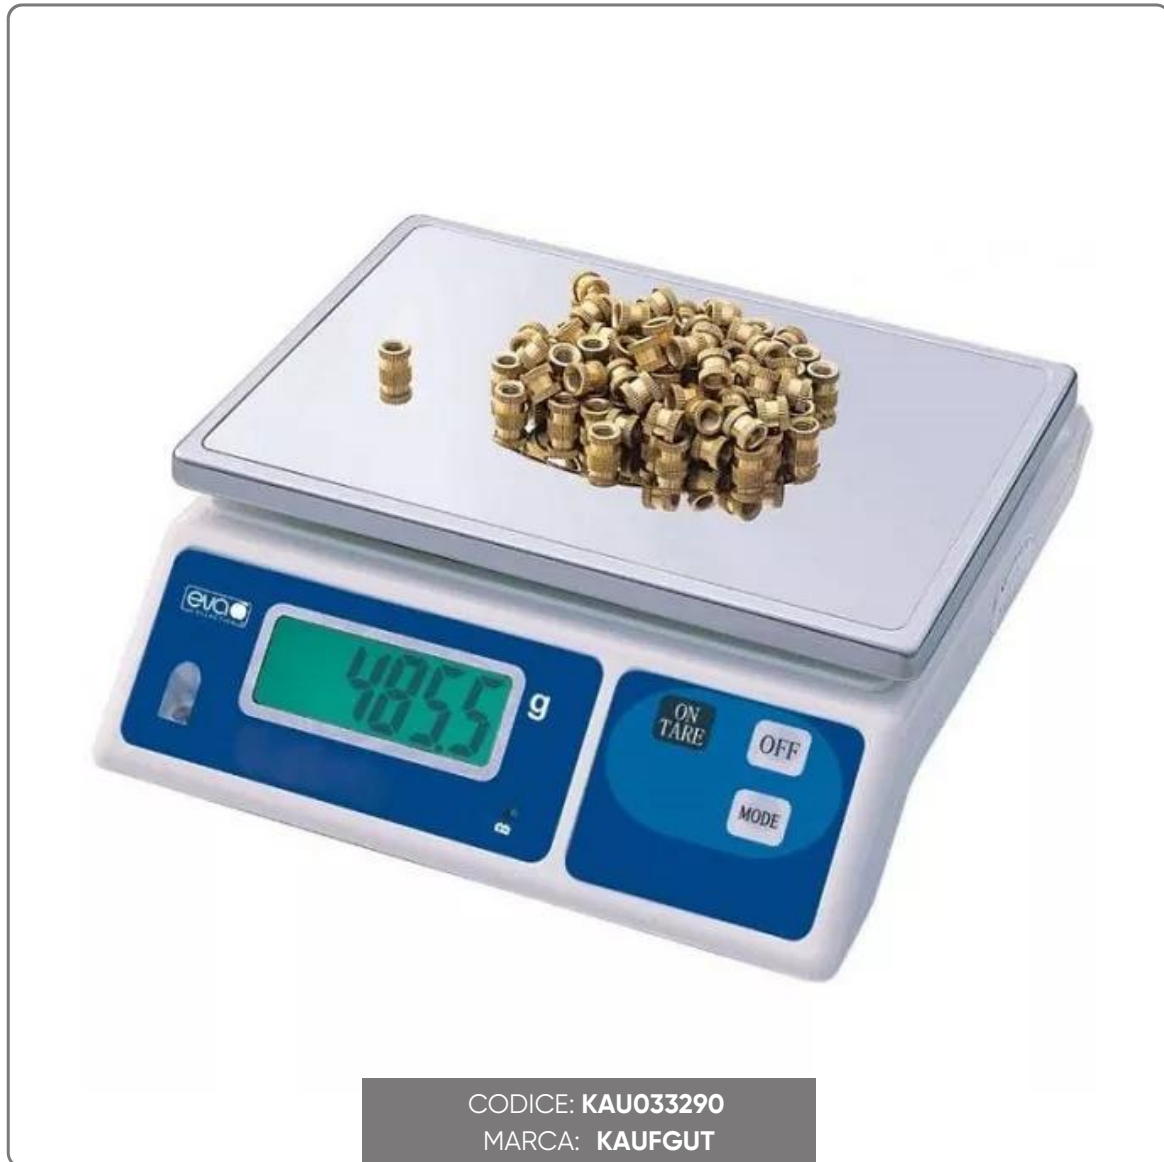

KAUFGUT DIGITAL SCALE OF Kg.20 - DIVISION gr.1/2/5/10

SOLUZIONI FOODSERVICE

Digital table scale

Equipped with high precision weighing sensor

LCD backlit display

Overweight block

Power supply with rechargeable battery (included)

Gram division 1 / 2 / 5 / 10

Capacity Kg. 20

Dimensions cm. 28x30x11