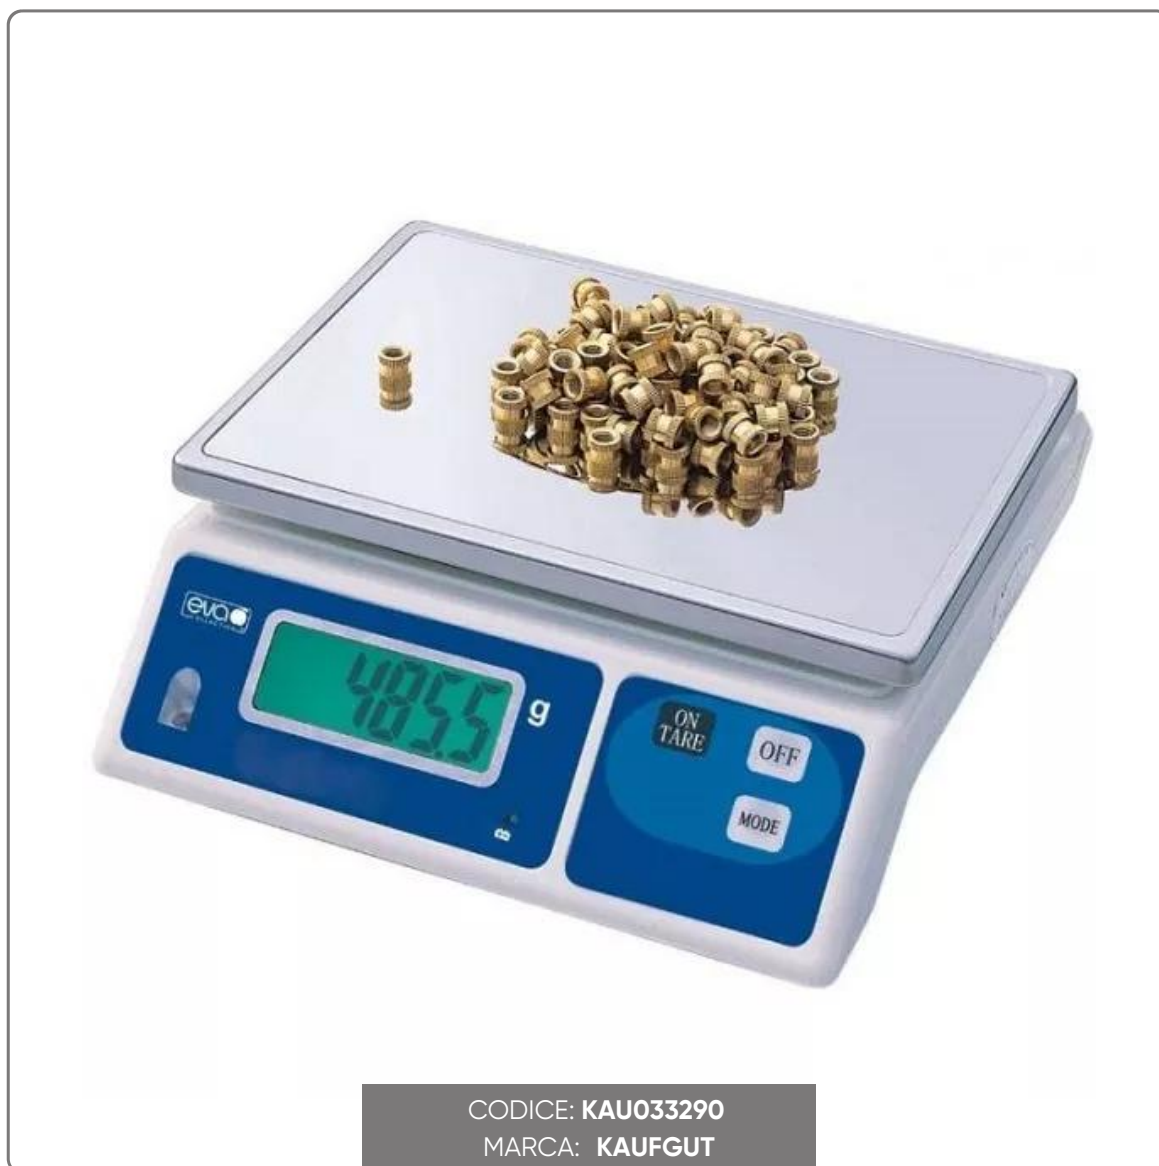

KAUFGUT DIGITAL SCALE OF Kg.20 - DIVISION gr.1/2/5/10

HIGH PRECISION DIGITAL BENCH SCALE POWER SUPPLY WITH RECHARGEABLE BATTERY

SOLUZIONI FOODSERVICE

Digital table scale

Equipped with high precision weighing sensor

LCD backlit display

Overweight block

Power supply with rechargeable battery (included)

Gram division 1 / 2 / 5 / 10

Capacity Kg. 20

Dimensions cm. 28x30x11