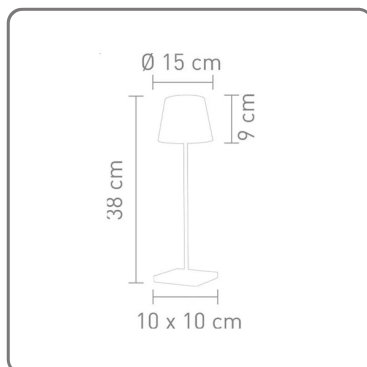

SOMPEX LIGHTING COPPER ALUMINUM OUTDOOR LED LAMP