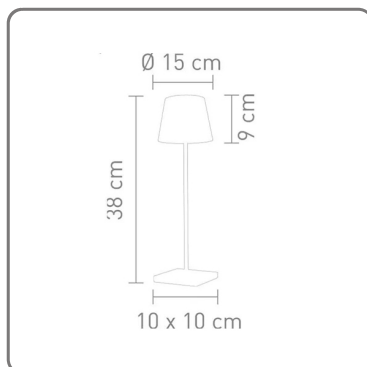

SOMPEX LIGHTING COPPER ALUMINUM OUTDOOR LED LAMP

vedi prodotto online

CODICE: PROMO1

SOLUZIONI FOODSERVICE

TECHNICAL FEATURES:

- dimensions diam. cm.15
- height cm.38
- base cm.10x10
- Power 2.2 W
- Volts 3.7
- Luminous flux 188 Lumen
- LED light
- Recharge about 6 hours
- Battery life approximately 9-24 hours
- Aluminum coating
- Charger included
- TROLL model
- Rust color