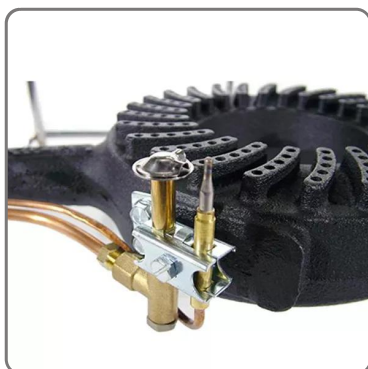

CHROME WIRE FLOOR STOVE WITH THERMOCOUPLE AND PILOT gas power Kw 8,8 A METHANE GAS (G20)

vedi prodotto online

SOLUZIONI FOODSERVICE

CHARACTERISTICS:

- SAFETY VALVE TAP WITH THERMOCOUPLE
- EQUIPPED WITH PILOT FLAME
- USE FOR OUTDOOR
- MULTIFLAME CAST IRON BURNER POWER 8,8 KW
- STURDY SUPPORT IN CHROMED IRON ROD
- OVERALL DIMENSIONS cm.40X62X20
- POT SUPPORT FRAME DIMENSIONS cm.40X40X20H
- CNG SUPPLY (G20)