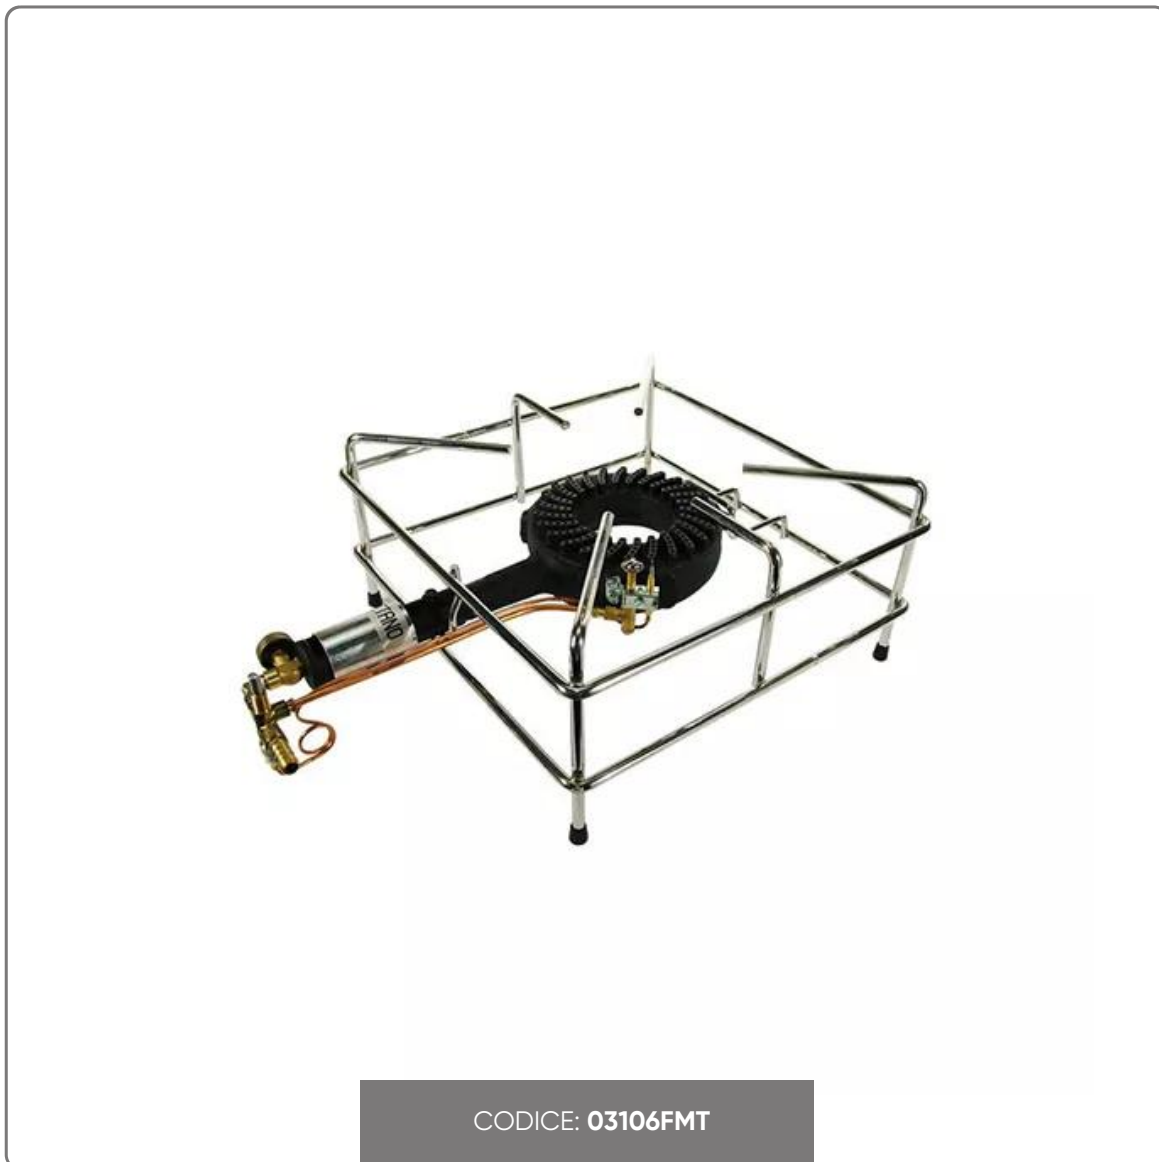

CHROME WIRE FLOOR STOVE WITH THERMOCOUPLE AND PILOT gas power Kw 8,8 A METHANE GAS (G20)

vedi prodotto online

SOLUZIONI FOODSERVICE

CHARACTERISTICS:

- SAFETY VALVE TAP WITH THERMOCOUPLE
- EQUIPPED WITH PILOT FLAME
- USE FOR OUTDOOR
- MULTIFLAME CAST IRON BURNER POWER 8,8 KW
- STURDY SUPPORT IN CHROMED IRON ROD
- OVERALL DIMENSIONS cm.40X62X20
- POT SUPPORT FRAME DIMENSIONS cm.40X40X20H
- CNG SUPPLY (G20)