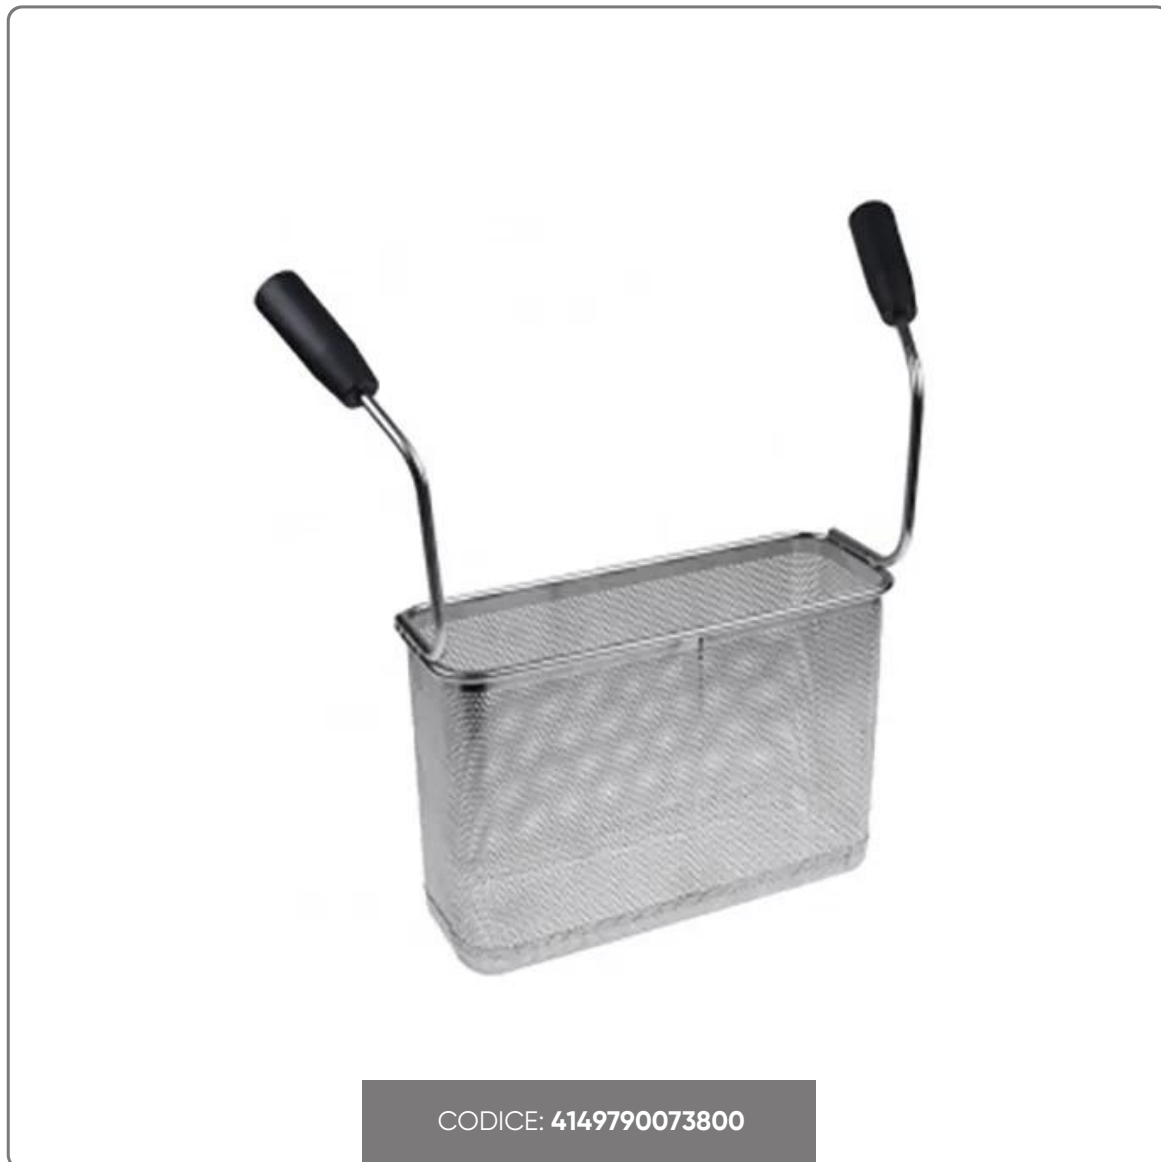

**BASKET 1/3 PASTA COOKER BERTO'S LINE 70 dim.  
cm. 29x10.5x20h**

BERTO'S PASTA COOKER BASKET

# SOLUZIONI FOODSERVICE

**DESCRIPTION:**

Stainless steel basket

**Dimensions:**

- Length 290 mm
- Width 105mm
- Height 200mm