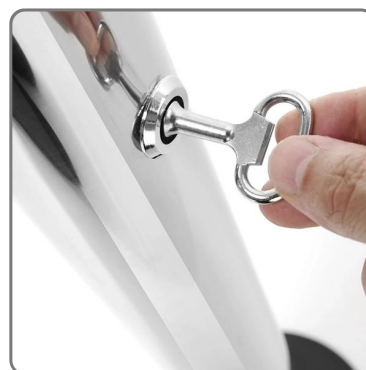

**FLOOR ASHTRAY ROD DIAMETER CM. 17X92 H**

REMOVABLE STEEL ASH LAYER diam. cm.17 height cm.92

vedi prodotto online

CODICE: **0150160050223**  
MARCA: HENDI

# SOLUZIONI FOODSERVICE

Sturdy floor ashtray, and fixable to the floor with 3 screws.  
Easy to clean, the top can be opened with a key to be emptied.

## CHARACTERISTICS:

- 18/8 steel
- Ashtray with grate
- Base that can be fixed to the floor, diameter cm. 17
- Rod diameter cm. 8