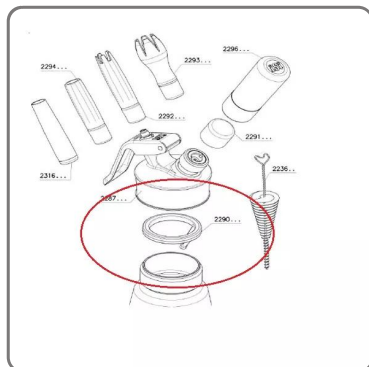

RED INTERNAL GASKET FOR ISI GOURMET CREAM SIPHON

SOLUZIONI FOODSERVICE

CHARACTERISTICS:

- Silicone
- Red
- Suitable for Isi Gourmet Whip siphons 0.25/0.5/1l and Isi Thermo Whip.