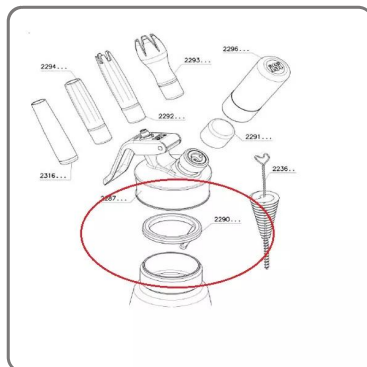

RED INTERNAL GASKET FOR ISI GOURMET CREAM SIPHON

vedi prodotto online

SOLUZIONI FOODSERVICE

CHARACTERISTICS:

- Silicone
- Red
- Suitable for Isi Gourmet Whip siphons 0.25/0.5/1l and Isi Thermo Whip.