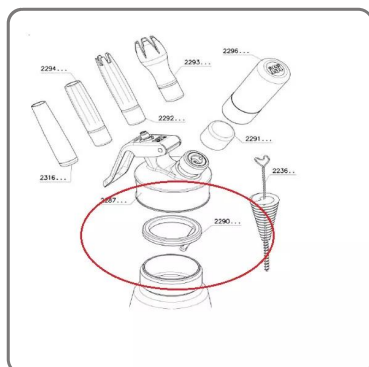

RED INTERNAL GASKET FOR ISI GOURMET CREAM SIPHON

vedi prodotto online

CODICE: **0140027562290**
MARCA: **ISI**

SOLUZIONI FOODSERVICE

CHARACTERISTICS:

- Silicone
- Red
- Suitable for Isi Gourmet Whip siphons 0.25/0.5/1l and Isi Thermo Whip.