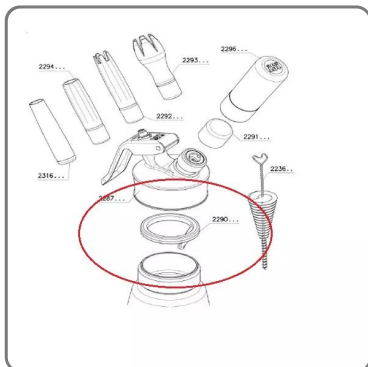

RED INTERNAL GASKET FOR ISI GOURMET CREAM SIPHON

REPLACEMENT RED GASKET FOR ISI GOURMET TRAP It 0,25/0,5/1

vedi prodotto online

CODICE: 0140027562290

MARCA: ISI

SOLUZIONI FOODSERVICE

CHARACTERISTICS:

- Silicone
- Red
- Suitable for Isi Gourmet Whip siphons 0.25/0.5/1l and Isi Thermo Whip.