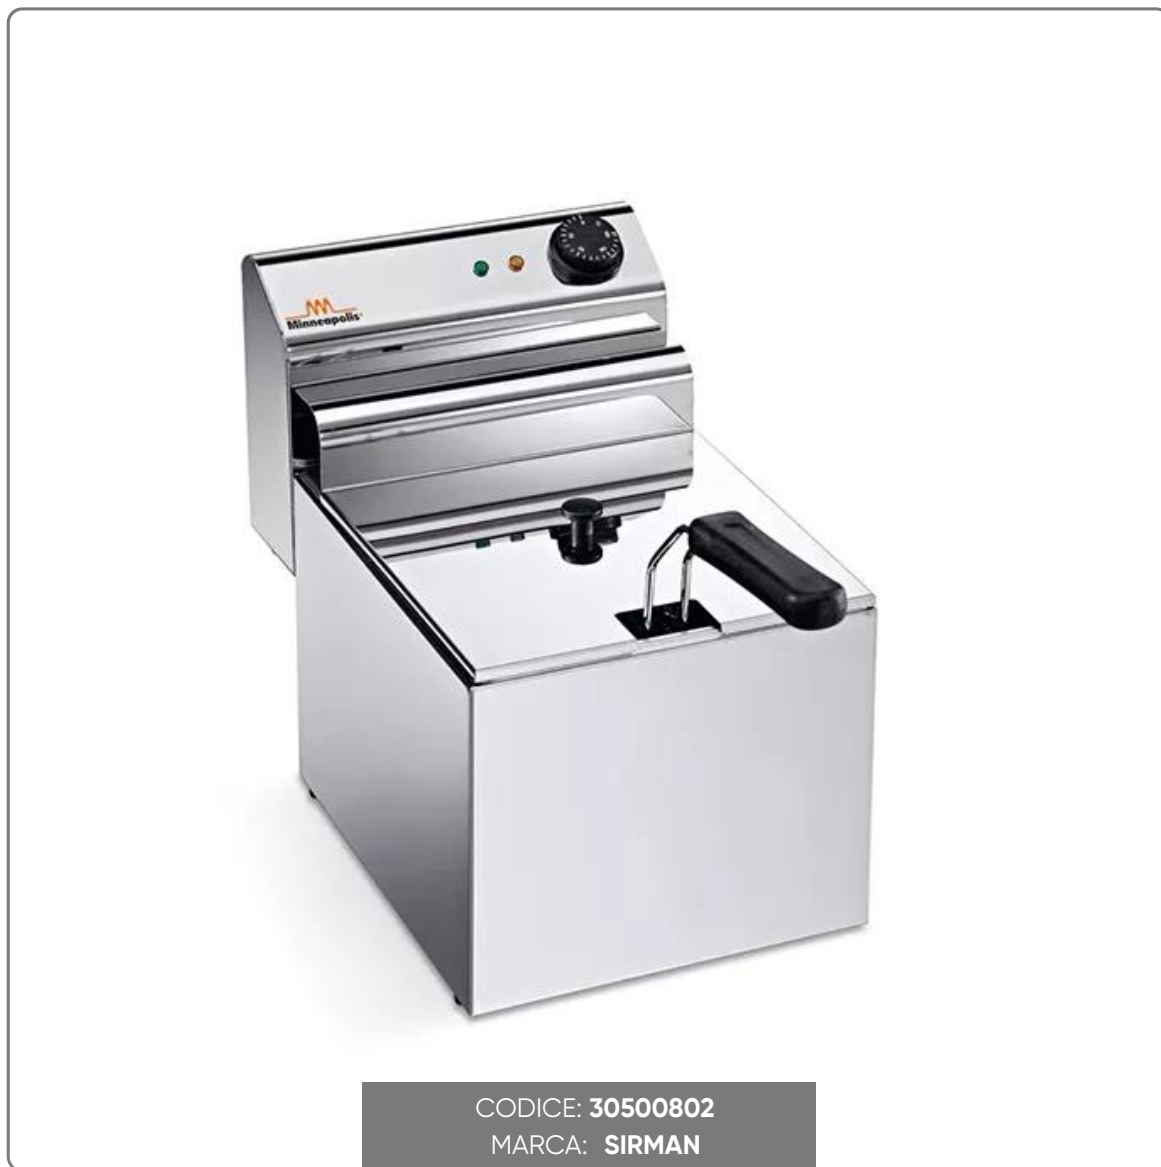

**ELDORADO8 ELECTRIC COUNTERTOP FRYER capacity 5.0
I SINGLE PHASE**

SIRMAN ELECTRIC FRYER model ELDORADO 8

SOLUZIONI FOODSERVICE

CHARACTERISTICS:

- Built in stainless steel
- Reinforced basket
- Thermostat and safety cut-off probe and reset button
- Armored resistances
- Removable heating body and safety micro
- Shockproof protection on resistances that can be easily disassembled
- Drain position for basket
- Lid supplied

TECHNICAL SPECIFICATIONS:

- basket frying capacity gr.500
- bowl capacity lt.5,0
- dimensions cm.27x42x36h,
- 230V SINGLE-PHASE power supply
- power 3300W
- THERE IS