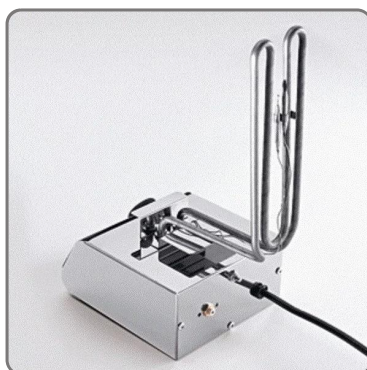

**ELDORADO8 ELECTRIC COUNTERTOP FRYER capacity 5.0
I SINGLE PHASE**

SIRMAN ELECTRIC FRYER model ELDORADO 8

SOLUZIONI FOODSERVICE

CHARACTERISTICS:

- Built in stainless steel
- Reinforced basket
- Thermostat and safety cut-off probe and reset button
- Armored resistances
- Removable heating body and safety micro
- Shockproof protection on resistances that can be easily disassembled
- Drain position for basket
- Lid supplied

TECHNICAL SPECIFICATIONS:

- basket frying capacity gr.500
- bowl capacity lt.5,0
- dimensions cm.27x42x36h,
- 230V SINGLE-PHASE power supply
- power 3300W
- THERE IS