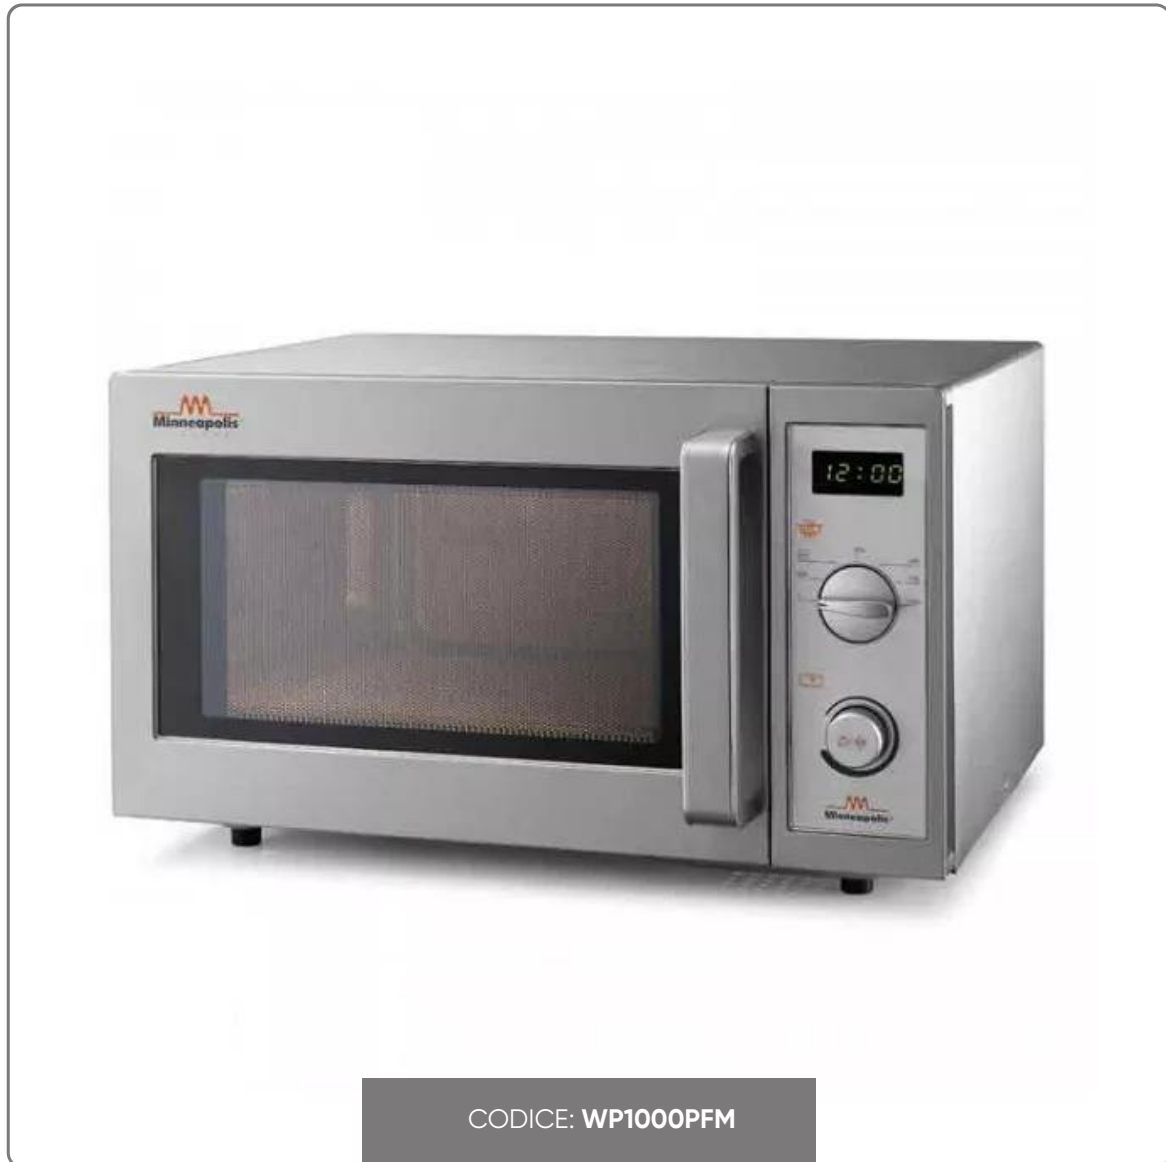

MICROWAVE MANUALE 1000W MINNEAPOLIS WP1000PFM

vedi prodotto online

CODICE: WP1000PFM

SOLUZIONI FOODSERVICE

CHARACTERISTICS:

- Size mm. external 520x442x312H
- Internal dimensions mm. 330x360x200H
- Microwave output power 1000 Watt
- Absorbed power 1550W
- Capacity 25 liters.
- Internal and external stainless steel door
- Fixed glass ceramic plate.
- Timer and manual power regulation
- 5 power levels for maximum versatility.
- Opening with a practical handle and large glass for checking the cooking level.