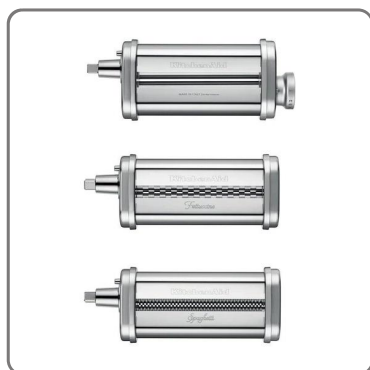

DELUXE PASTA KIT ACCESSORY FOR KITCHENAID (3 accessories)

KITCHENAID THREE-PIECE SHEETER WITH PASTA CUTTING SET 5KSMPPRA

vedi prodotto online

SOLUZIONI FOODSERVICE

Set consisting of 3 pieces, in resistant chromed metal. A sheeter to obtain sheets of pasta of 140 mm and 2 cutters for tagliatelle or spaghetti.

COMPOSED OF:

- Sheeter/ Rolls out 15cm (width) pasta sheets with 8 thickness settings to suit everyone's tastes
- Accessory for cutting spaghetti: Cut sheets of pasta in the classic spaghetti format
- Accessory for cutting fettuccine: Cut sheets of pasta into firm fettuccine

SUITABLE FOR ALL KITCHENAID PLANETARY MODELS
