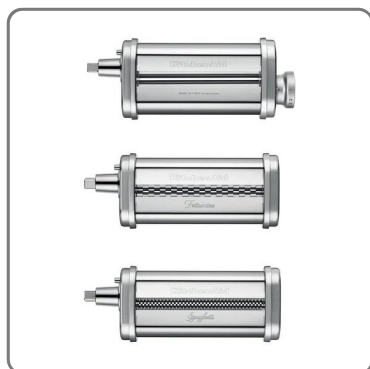

DELUXE PASTA KIT ACCESSORY FOR KITCHENAID (3 accessories)

vedi prodotto online

SOLUZIONI FOODSERVICE

Set consisting of 3 pieces, in resistant chromed metal. A sheeter to obtain sheets of pasta of 140 mm and 2 cutters for tagliatelle or spaghetti.

COMPOSED OF:

- Sheeter/ Rolls out 15cm (width) pasta sheets with 8 thickness settings to suit everyone's tastes
- Accessory for cutting spaghetti: Cut sheets of pasta in the classic spaghetti format
- Accessory for cutting fettuccine: Cut sheets of pasta into firm fettuccine

SUITABLE FOR ALL KITCHENAID PLANETARY MODELS
