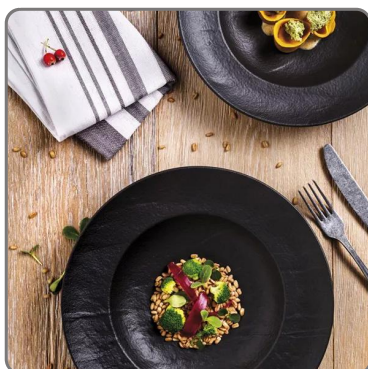

**VULCANIA GOURMET PORCELAIN DEEP PLATE cm.10**

# SOLUZIONI FOODSERVICE

The Vulcania line is a porcelain table service with a design of great personality. Characterized by marked lines and an unpolished surface, it was designed for lovers of a rough design with a strong visual impact.

Thanks to its authentic and essential style, you can recreate an ancient atmosphere with a great personality on your table.