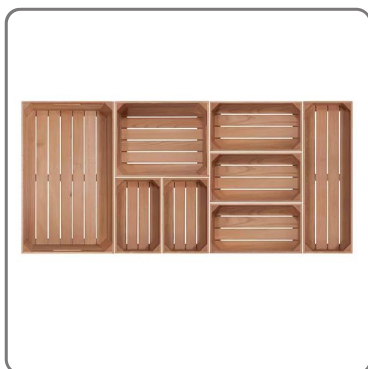

WOODEN BOX GN 1/3 dim. cm.32,5x17,5x10

vedi prodotto online

CODICE: **0150032183002**
MARCA: **SUPREMINOX**

SOLUZIONI FOODSERVICE

Beech wood box is the perfect display for buffets, catering and HORECA.

With gastronorm measures, suitable for presenting food with the maximum guarantees of quality and hygiene.