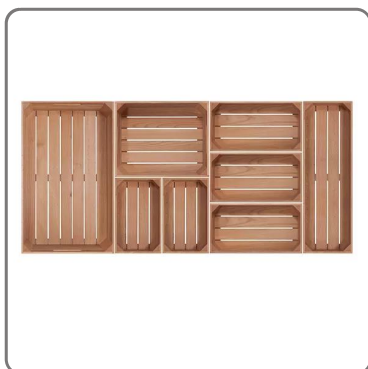

WOODEN BOX GN 1/2 dim. cm.32,5x26,5x10

vedi prodotto online

CODICE: **0150032183001**
MARCA: **SUPREMINOX**

SOLUZIONI FOODSERVICE

Beech wood box is the perfect display for buffets, catering and HORECA.

With gastronorm measures, suitable for presenting food with the maximum guarantees of quality and hygiene.