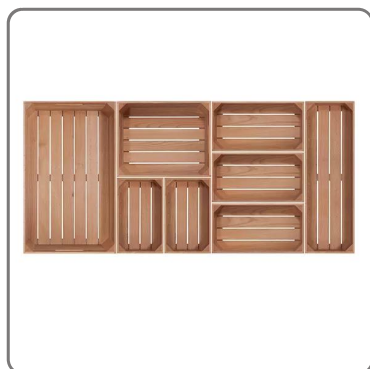

WOODEN BOX GN 1/2 dim. cm.32,5x26,5x10

vedi prodotto online

CODICE: **0150032183001**
MARCA: **SUPREMINOX**

SOLUZIONI FOODSERVICE

Beech wood box is the perfect display for buffets, catering and HORECA.

With gastronorm measures, suitable for presenting food with the maximum guarantees of quality and hygiene.