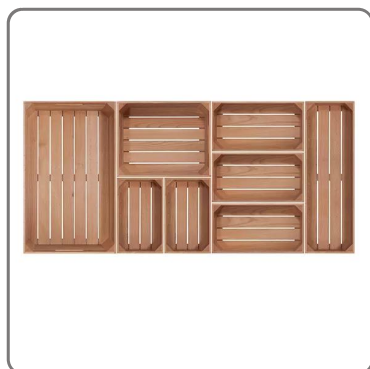

**WOODEN BOX GN 1/2 dim. cm.32,5x26,5x10**

vedi prodotto online

CODICE: **0150032183001**  
MARCA: **SUPREMINOX**

# SOLUZIONI FOODSERVICE

Beech wood box is the perfect display for buffets, catering and HORECA.

With gastronorm measures, suitable for presenting food with the maximum guarantees of quality and hygiene.