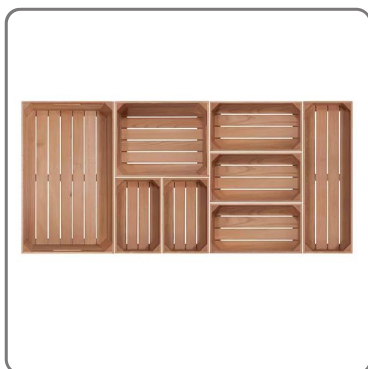

WOODEN BOX GN 1/1 dim. cm.53x32,5x10

vedi prodotto online

CODICE: **0150032183000**
MARCA: **SUPREMINOX**

SOLUZIONI FOODSERVICE

Beech wood box is the perfect display for buffets, catering and HORECA.

With gastronorm measures, suitable for presenting food with the maximum guarantees of quality and hygiene.