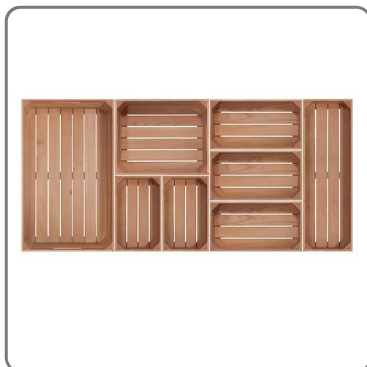

**WOODEN BOX GN 1/1 dim. cm.53x32,5x10**

vedi prodotto online

CODICE: **0150032183000**  
MARCA: **SUPREMINOX**

# SOLUZIONI FOODSERVICE

Beech wood box is the perfect display for buffets, catering and HORECA.

With gastronorm measures, suitable for presenting food with the maximum guarantees of quality and hygiene.