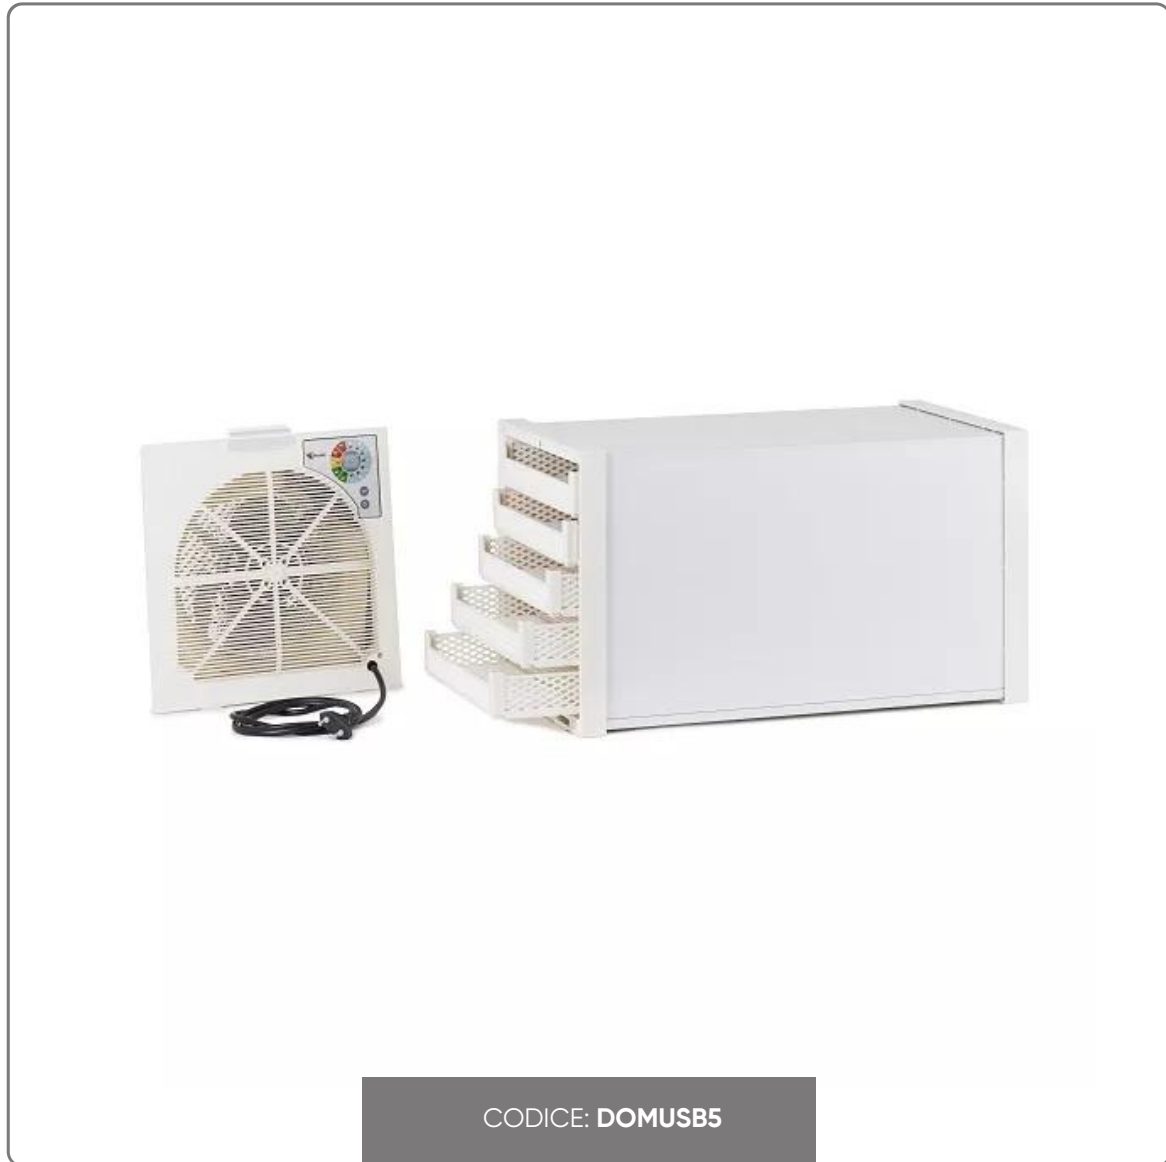

B5 DOMUS 5-BASKET DRYER

BIOSEC DOMUS B5 ELECTRIC DRYER

vedi prodotto online

CODICE: **DOMUSB5**

SOLUZIONI FOODSERVICE

Perfect for those looking for a small, efficient and affordable home dryer.

CHARACTERISTICS:

- drying tunnel in plastic material
- 5 drying baskets in plastic material
- motor with Dryset Pro electronic control
- power 480W
- indicative capacity 2/3 kg*
- dimensions 27x27x45cm
- weight 4 kg