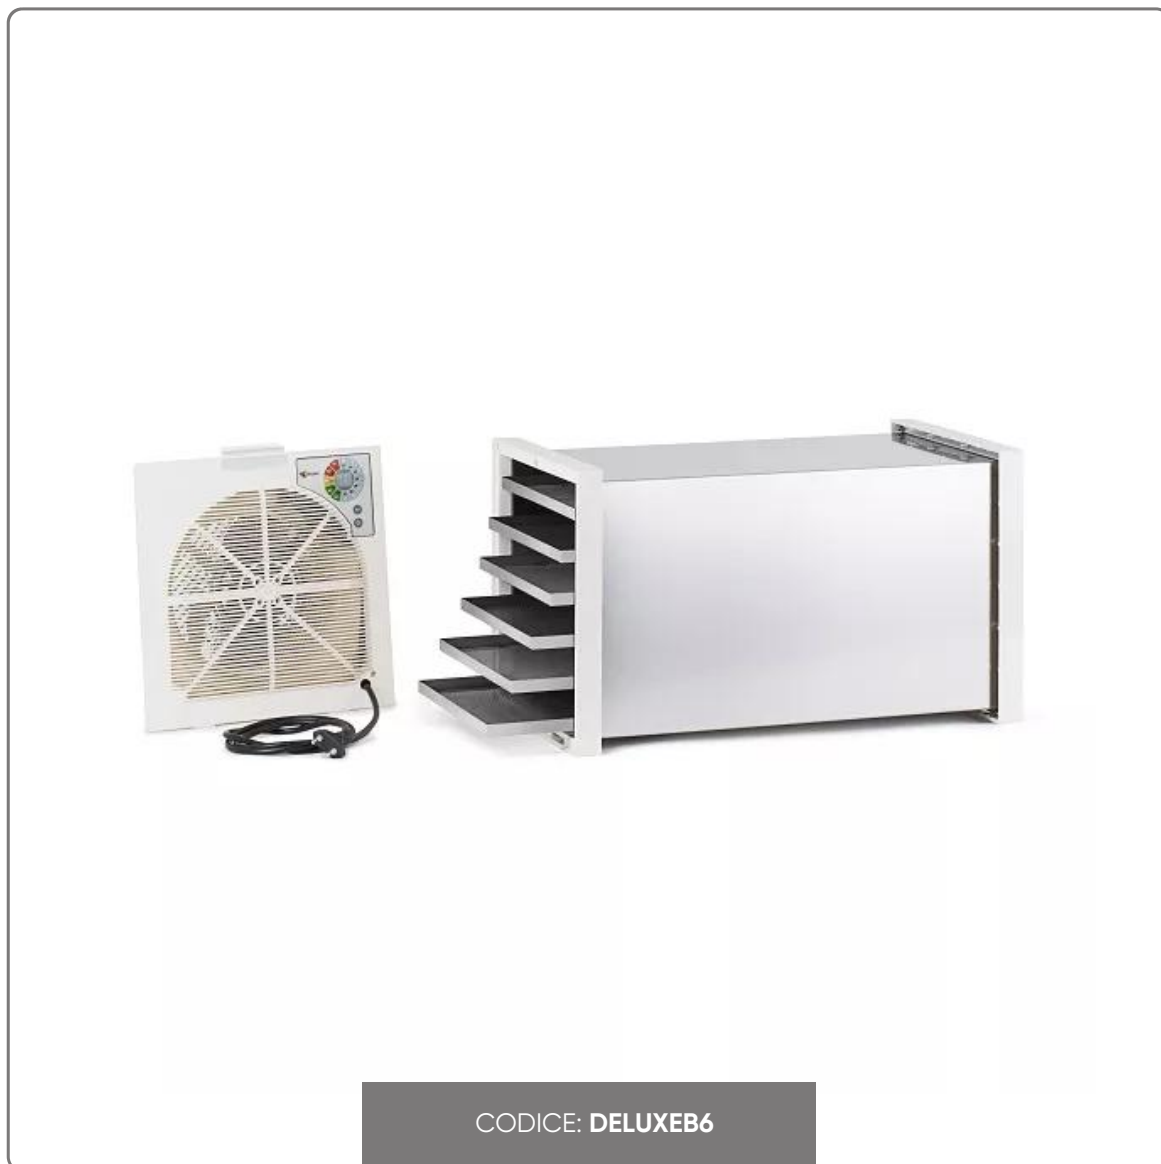

## B6 DELUXE STAINLESS STEEL DRYER 6 BASKETS

BIOSEC DE LUXE B6 ELECTRIC DRYER IN STAINLESS STEEL

# SOLUZIONI FOODSERVICE

A professional-level dryer with a small footprint, made entirely of stainless steel.

## CHARACTERISTICS:

- drying tunnel in stainless steel
- 6 drying baskets in stainless steel
- motor with Dryset Pro electronic control
- power 480W
- indicative capacity 2.5/3.5 kg\*
- dimensions 27x27x45cm
- weight 7 kg