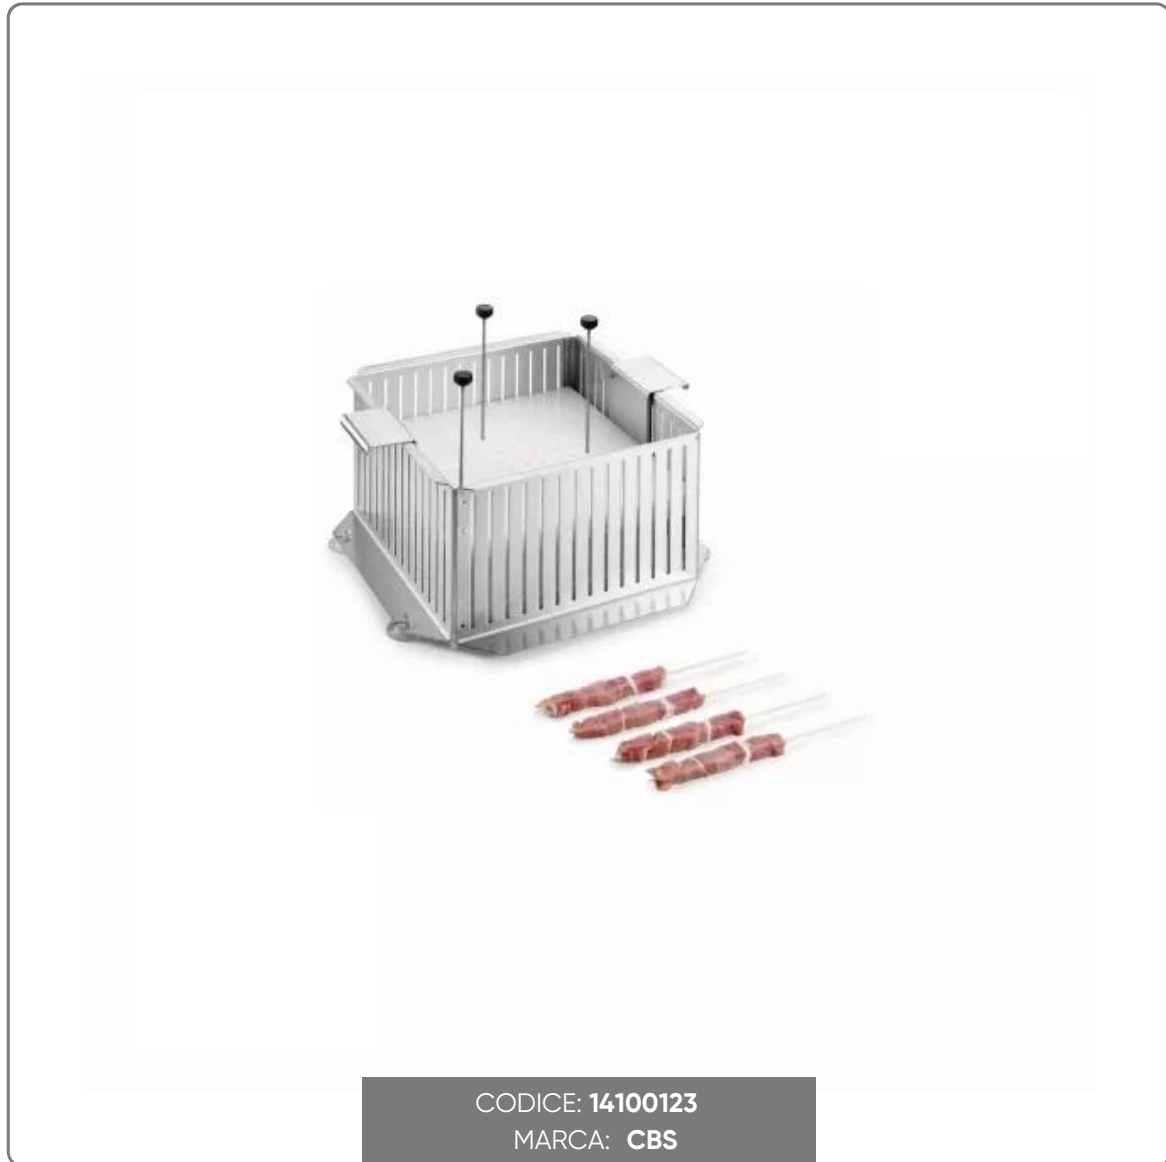

MANUAL SKEWERS FOR ARROSTICINI

MANUAL CUTTING MACHINE 225 ARROSTICINI dim. mm.15x15

vedi prodotto online

CODICE: 14100123

MARCA: CBS

S O L U Z I O N I F O O D S E R V I C E

CHARACTERISTICS:

- external dimensions cm.29x29x16h
- internal dimensions cm.22,5x22,5
- weight kg.4
- stainless steel structure and polyethylene interior

@@

TO BE USED WITH THE HAM CUTTING KNIFE with a blade of at least 36 cm.

Recommended article 013100801542

@@