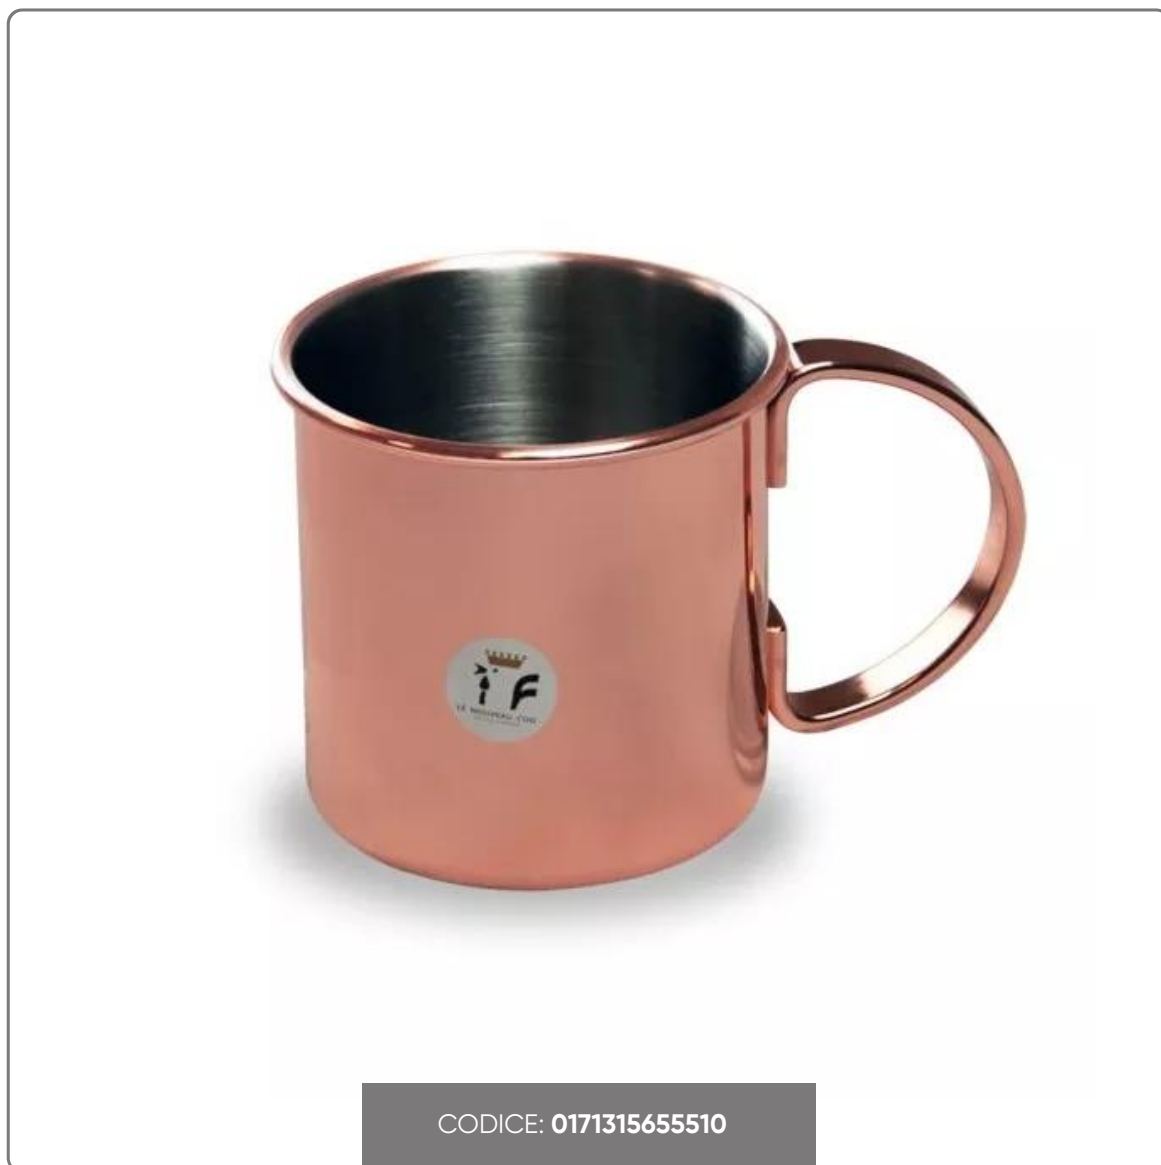

TAZZA MUG COLOR RAME MOSCOW MULE c.l.50

SOLUZIONI FOODSERVICE

CHARACTERISTICS:

- diam. 8.5 cm
- height cm.9