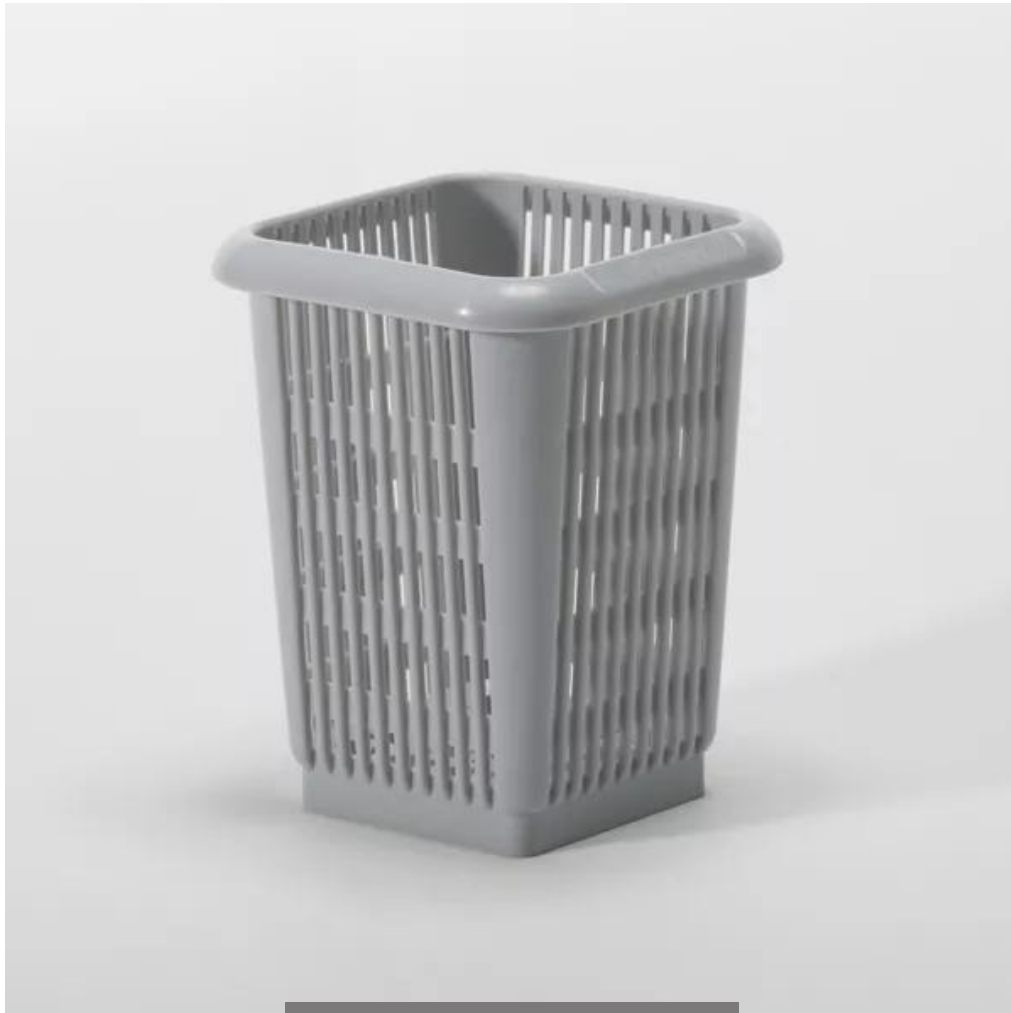

SQUARE CUTLERY HOLDER IN GRAY PLASTIC cm.11x11x12h

CODICE: **0589100080019**

vedi prodotto online

SOLUZIONI FOODSERVICE

Square cutlery basket

Color: Grey

Dimensions cm. 11x11x14h