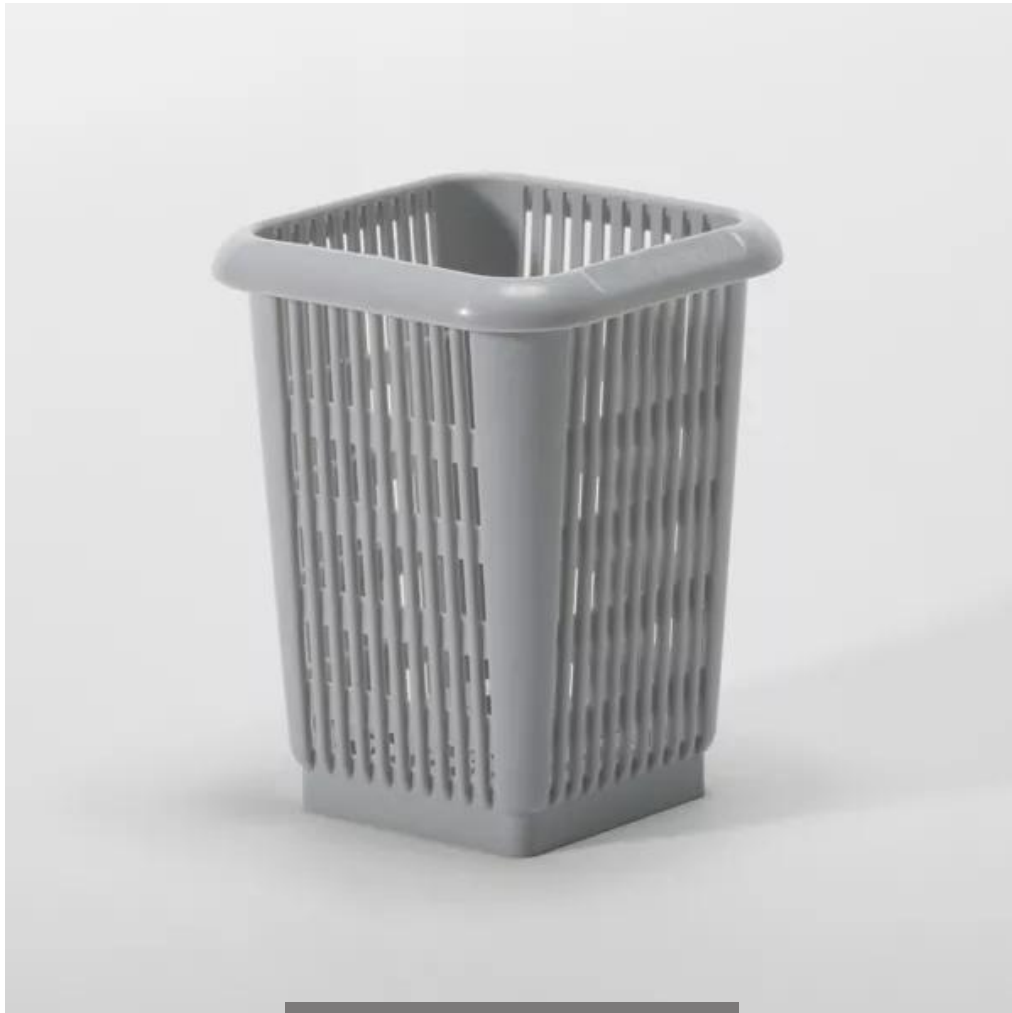

SQUARE CUTLERY HOLDER IN GRAY PLASTIC cm.11x11x12h

CODICE: **0589100080019**

vedi prodotto online

SOLUZIONI FOODSERVICE

Square cutlery basket

Color: Grey

Dimensions cm. 11x11x14h