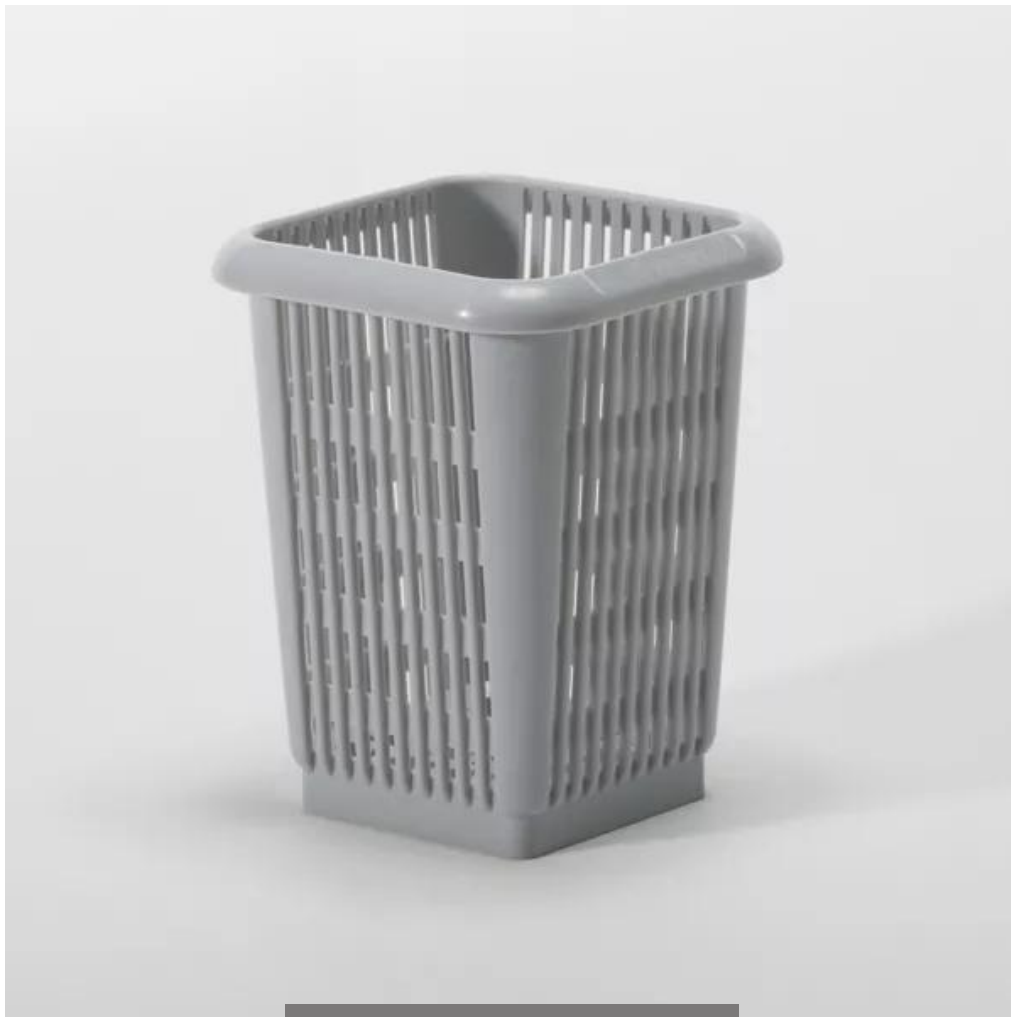

SQUARE CUTLERY HOLDER IN GRAY PLASTIC cm.11x11x12h

SQUARE PLASTIC CUTLERY HOLDER INSERT FOR ANY TYPE OF DISHWASHER BASKET

CODICE: 0589100080019

vedi prodotto online

SOLUZIONI FOODSERVICE

Square cutlery basket

Color: Grey

Dimensions cm. 11x11x14h