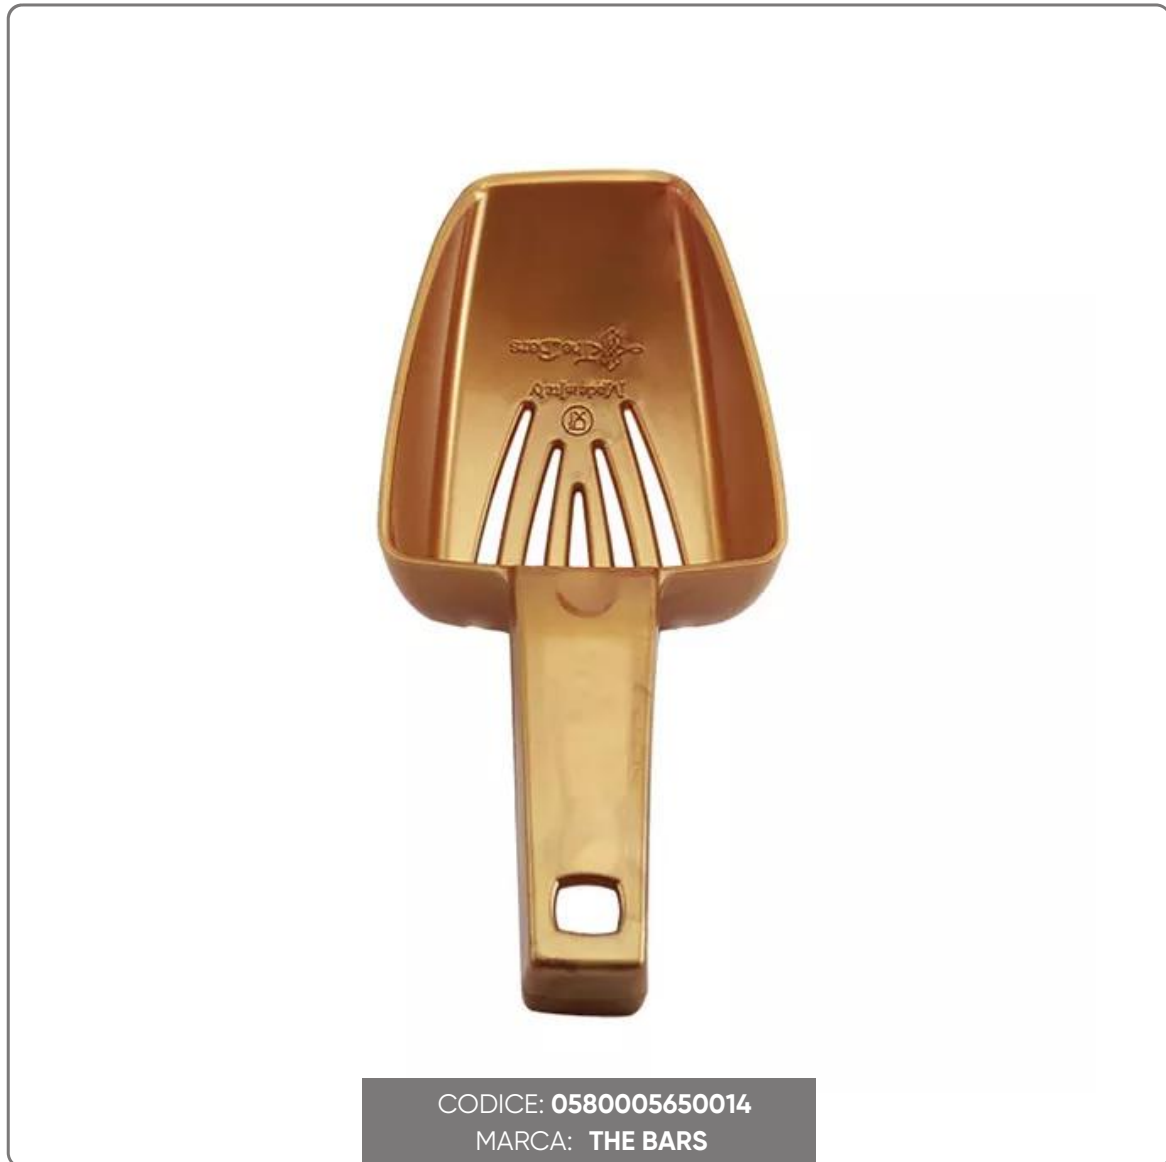

COPPER COLOR DRILLED FOOD-GRADE PLASTIC Scoop
Lt.0,3

vedi prodotto online

SOLUZIONI FOODSERVICE

COPPER COLOR ICE SCOOP WITH HOLES dim cm.11x27