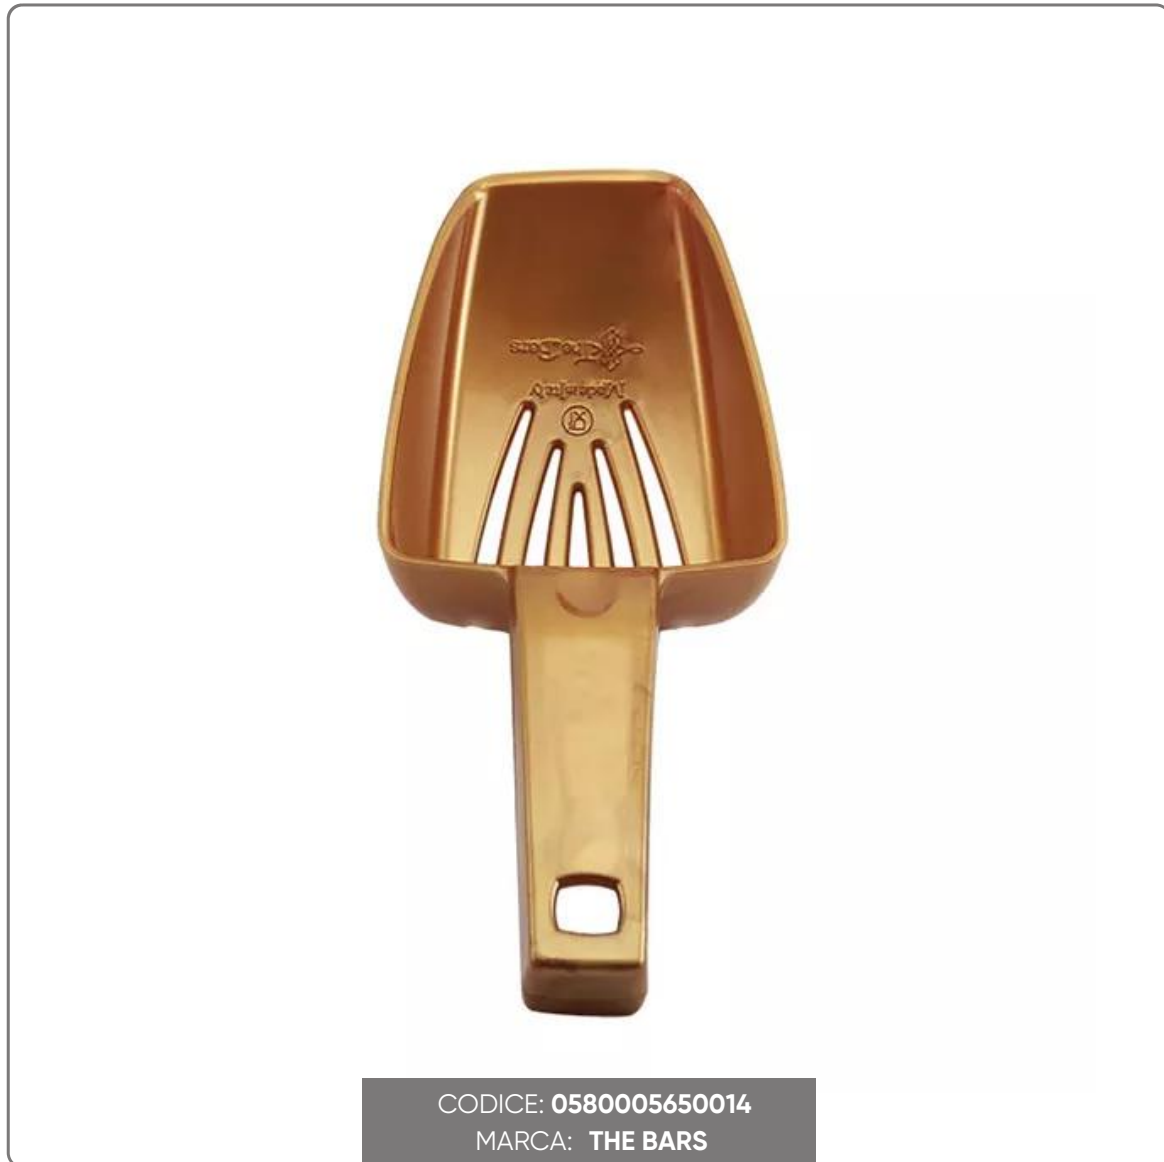

COPPER COLOR DRILLED FOOD-GRADE PLASTIC Scoop
Lt.0,3

vedi prodotto online

SOLUZIONI FOODSERVICE

COPPER COLOR ICE SCOOP WITH HOLES dim cm.11x27