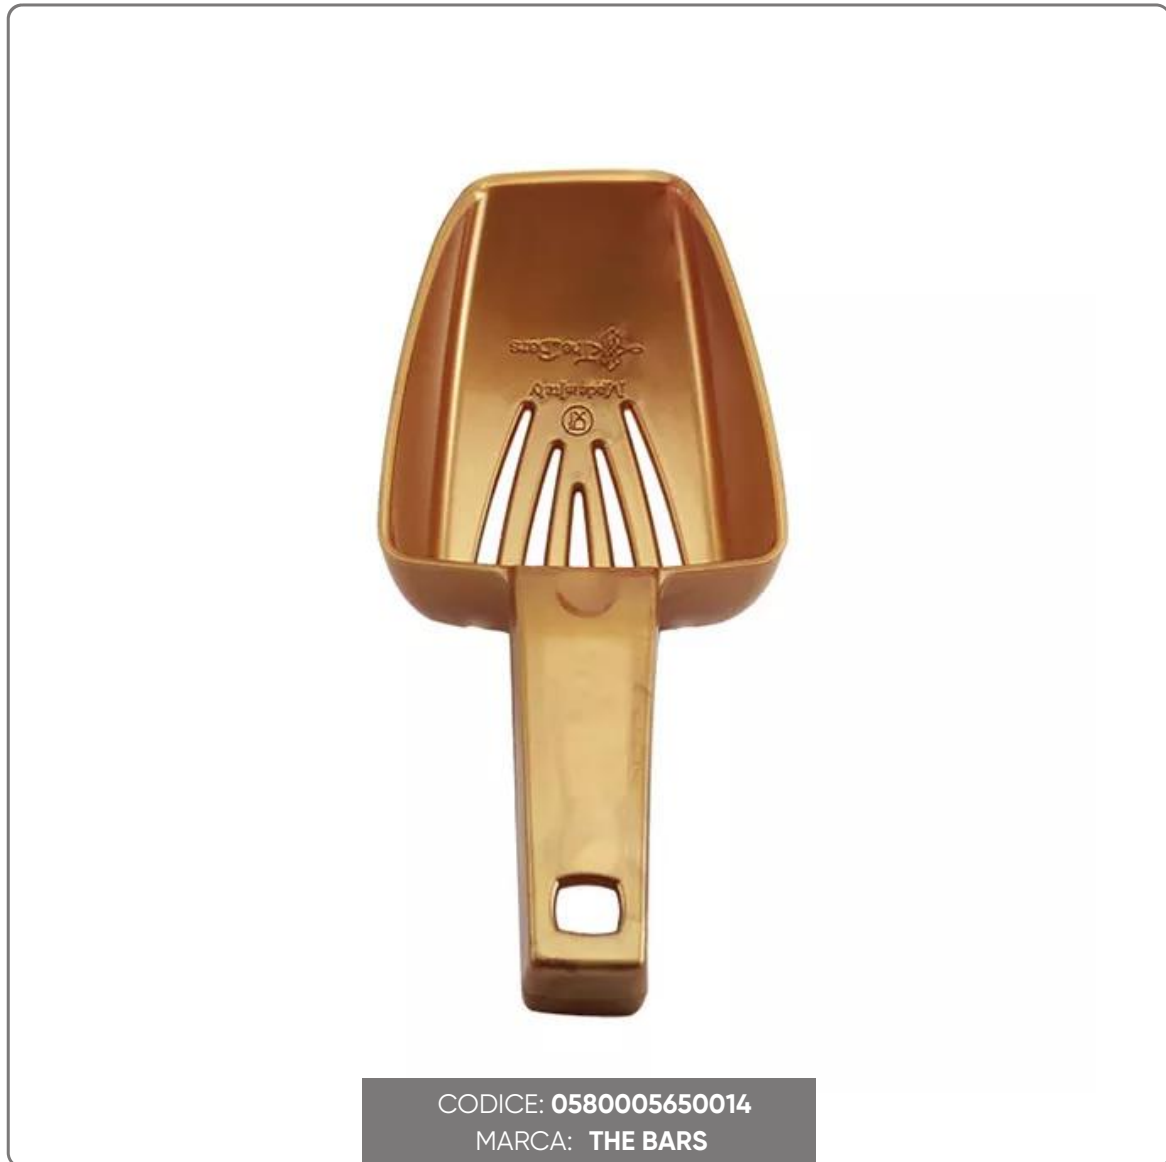

**COPPER COLOR DRILLED FOOD-GRADE PLASTIC Scoop**  
**Lt.0,3**

# SOLUZIONI FOODSERVICE

COPPER COLOR ICE SCOOP WITH HOLES dim cm.11x27