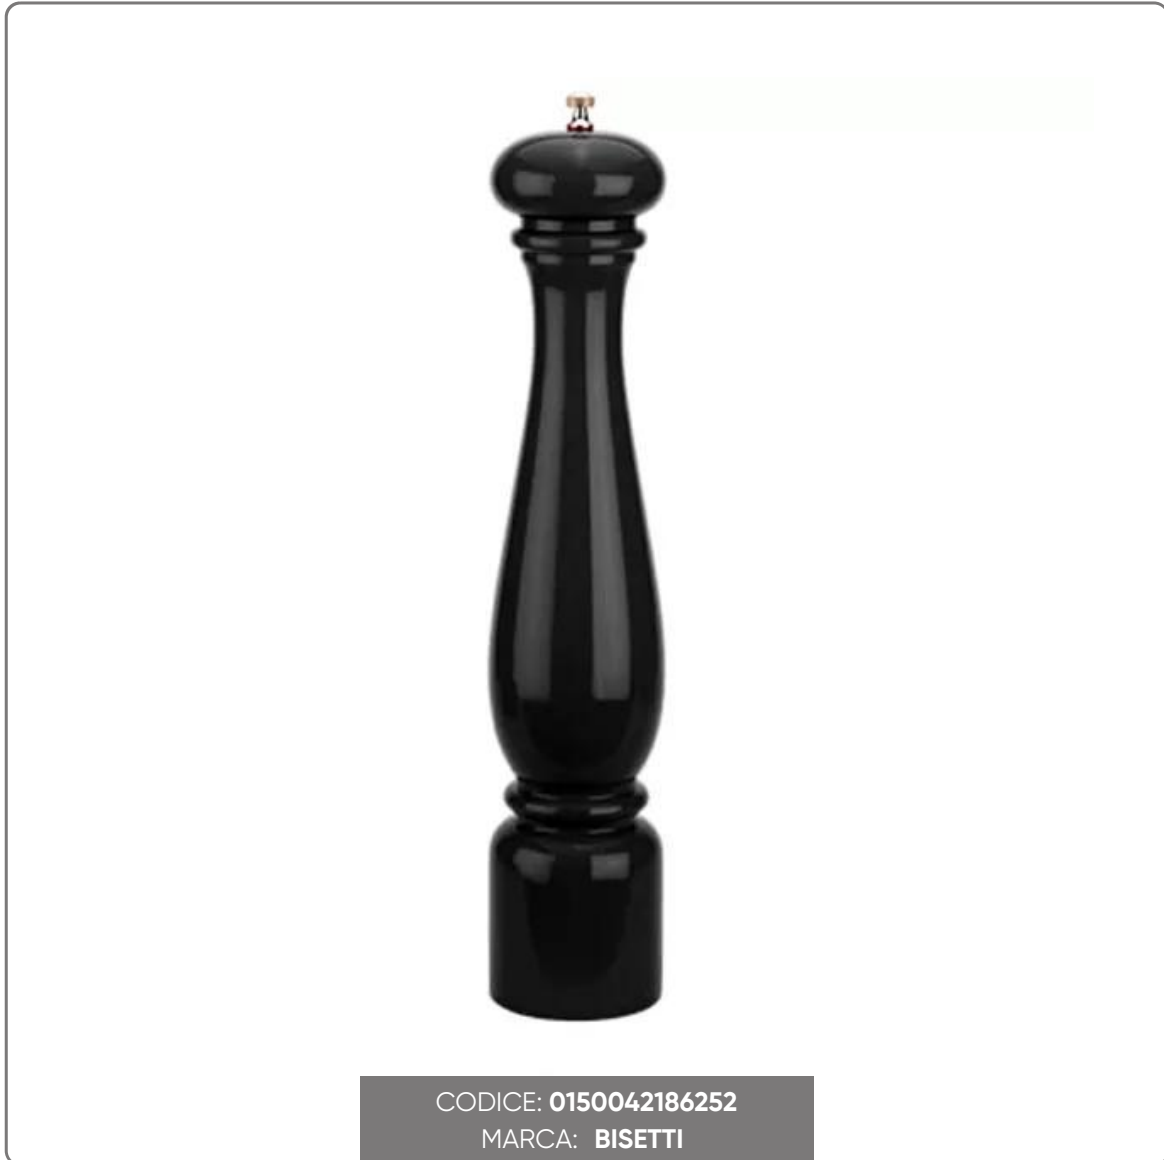

FLORENCE PEPPER MILL IN BLACK BEECH WOOD cm.8x42

vedi prodotto online

CODICE: **0150042186252**
MARCA: **BISETTI**

SOLUZIONI FOODSERVICE

GRINDER MECHANISM:

The mechanism of the Bisetti pepper mills is in hardened steel with a double toothed row arranged in a helix which holds and guides the peppercorns for a perfect grind.