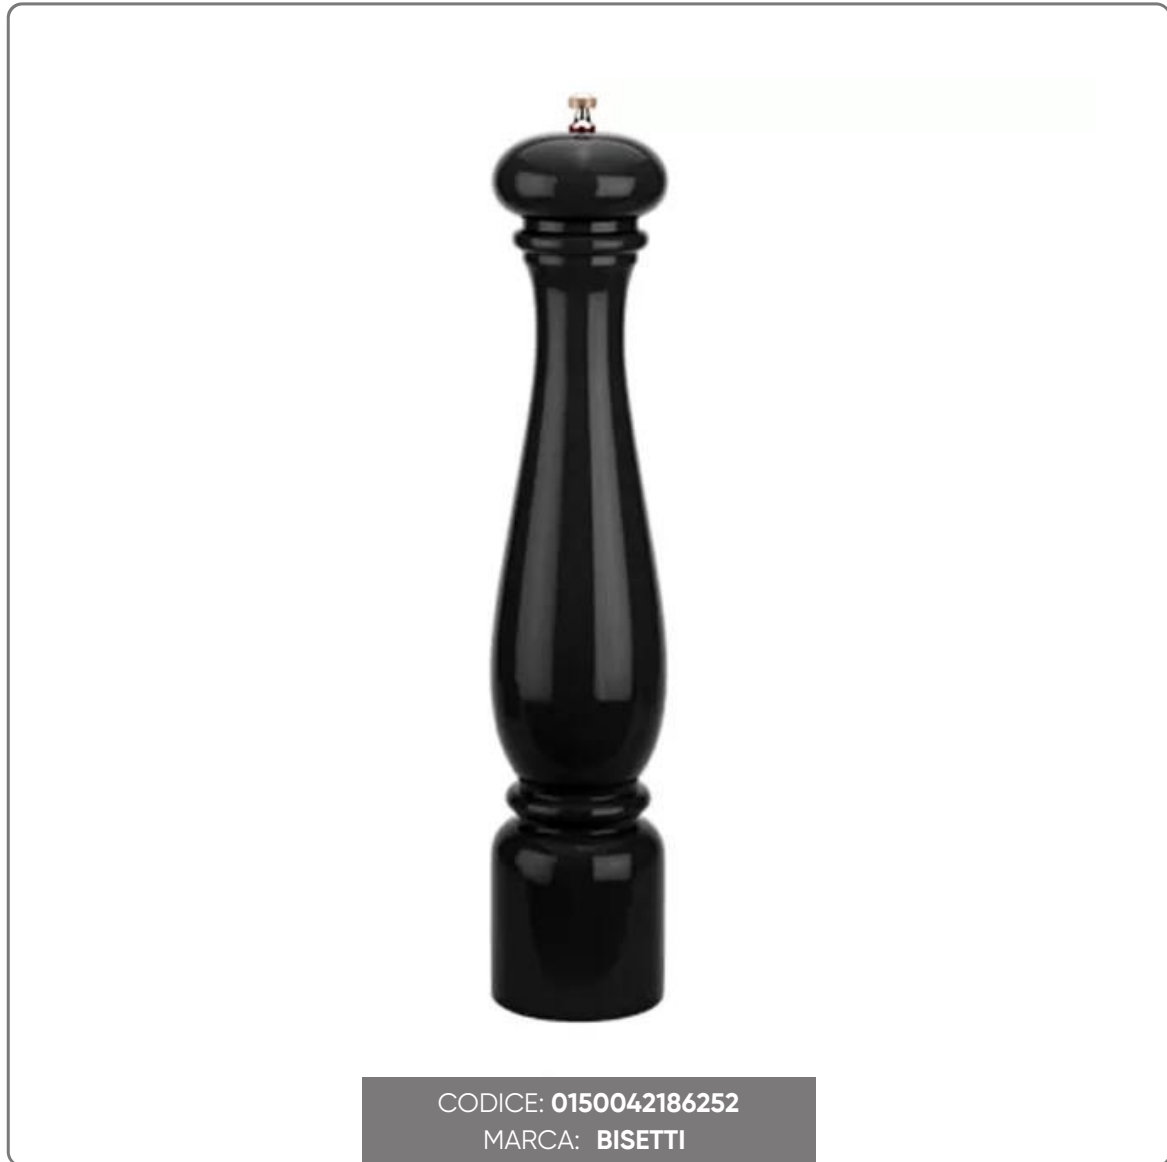

FLORENCE PEPPER MILL IN BLACK BEECH WOOD cm.8x42

BISETTI ROUND PEPPER MILL IN GLOSSY BLACK LACQUERED BEECH WOOD diameter cm.8 height cm.42

SOLUZIONI FOODSERVICE

GRINDER MECHANISM:

The mechanism of the Bisetti pepper mills is in hardened steel with a double toothed row arranged in a helix which holds and guides the peppercorns for a perfect grind.