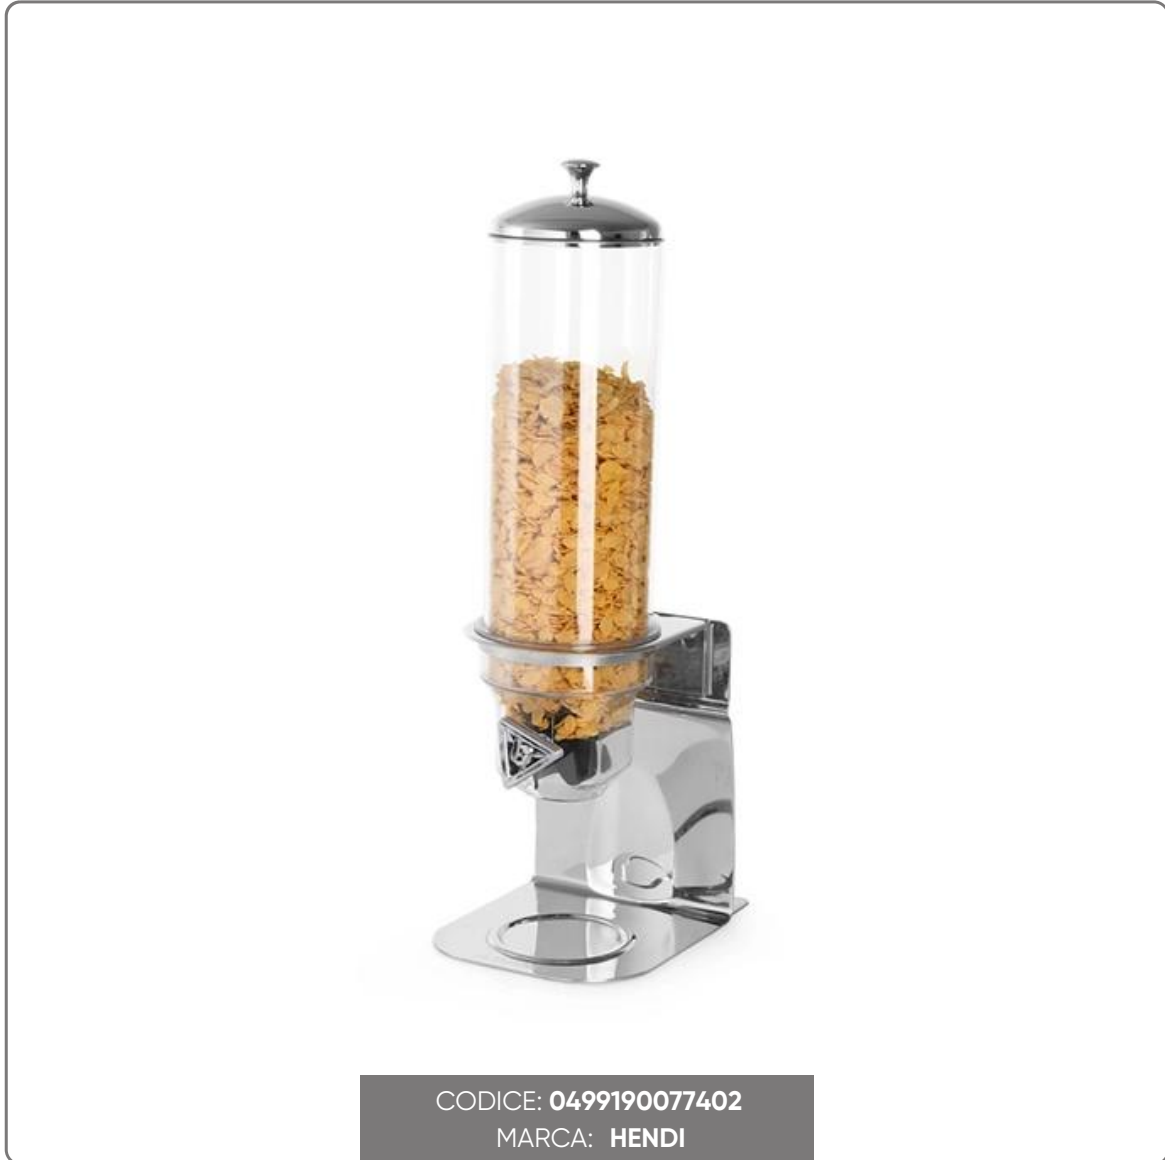

## CEREAL DISPENSER LT.4

POLYCARBONATE CEREAL DISPENSER capacity 4 litres

## CHARACTERISTICS:

- Ideal for buffets and kitchens.
- Suitable for dry food only.
- Support in stainless steel.
- Polycarbonate dispenser.
- Airtight lid to keep food fresh for a long time.
- Hygienic, controlled dosing prevents spillage.
- Table or wall mountable.
- Dimensions cm.18,4x24x(H)60