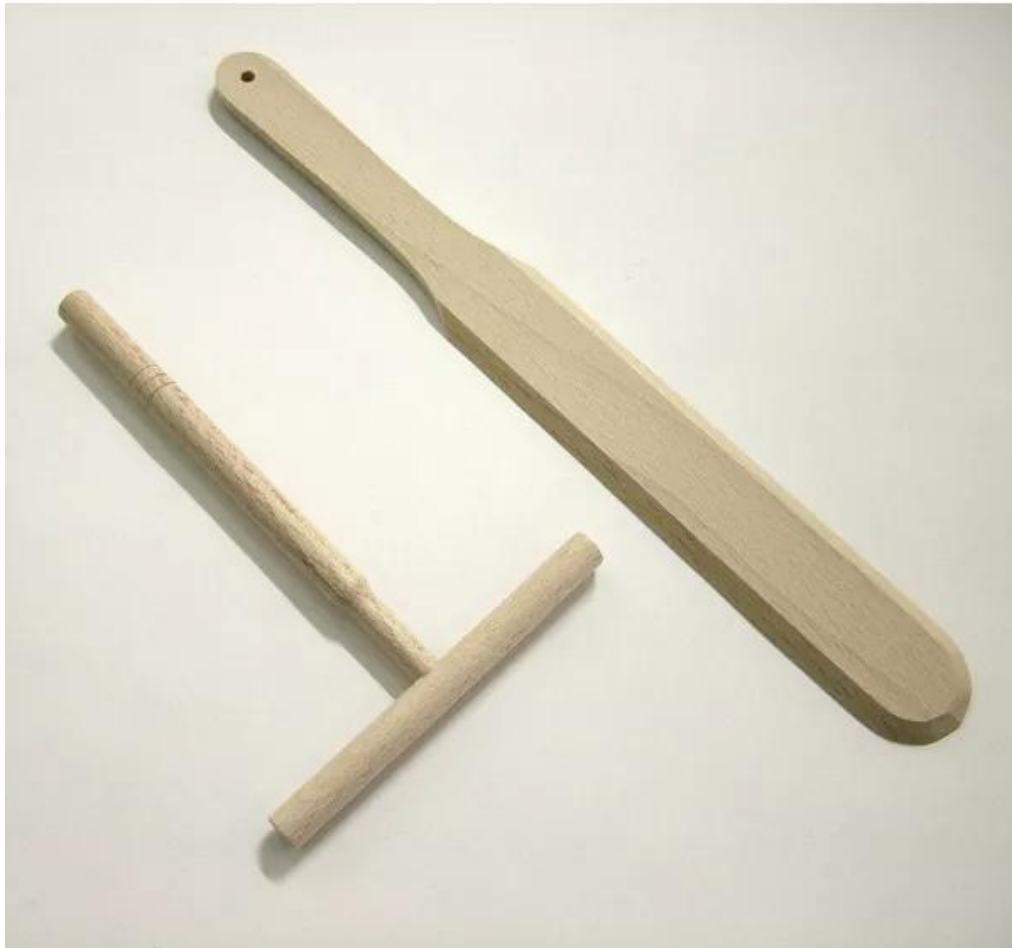

SOLUZIONI FOODSERVICE

CREPES SET BEECH WOODEN SPATULA AND SCOOP

T-SHAPED SPATULA AND BEECH SCOOP FOR CREPES

vedi prodotto online

CODICE: 0140019247201