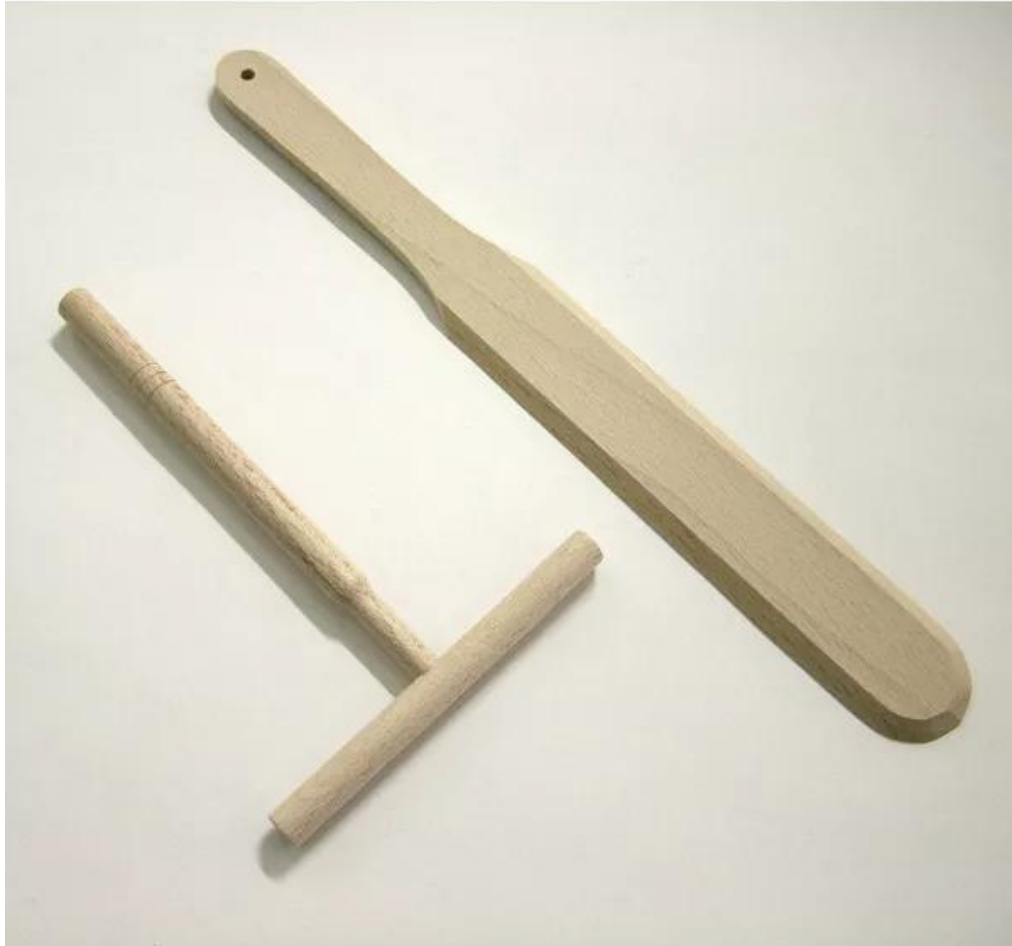

CREPES SET BEECH WOODEN SPATULA AND SCOOP

vedi prodotto online

CODICE: 0140019247201

SOLUZIONI FOODSERVICE

USE:

Ideal for spreading the batter for crepes evenly on the plate.

CHARACTERISTICS:

- PALLET dimensions cm.30x3,5
- dimensions "T" SPATULA width 11 cm handle length 16.5 cm
- beech material
- for food
- dishwasher safe