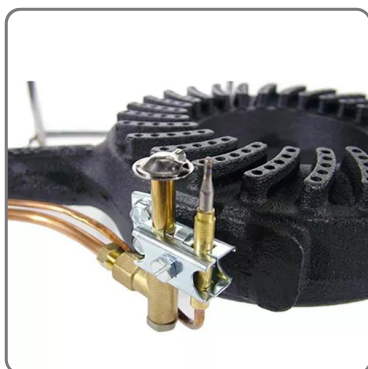

CHROME WIRE FLOOR STOVE WITH THERMOCOUPLE AND PILOT gas power Kw 8,8 LPG GAS (G30/G31)

vedi prodotto online

SOLUZIONI FOODSERVICE

CHARACTERISTICS:

- SAFETY VALVE TAP WITH THERMOCOUPLE
- EQUIPPED WITH PILOT FLAME
- USE FOR OUTDOOR
- MULTIFLAME CAST IRON BURNER POWER 8,8 KW
- STURDY SUPPORT IN CHROMED IRON ROD
- OVERALL DIMENSIONS cm.40X62X20
- POT SUPPORT FRAME DIMENSIONS cm.40X40X20H
- LPG SUPPLY (G30/G31)