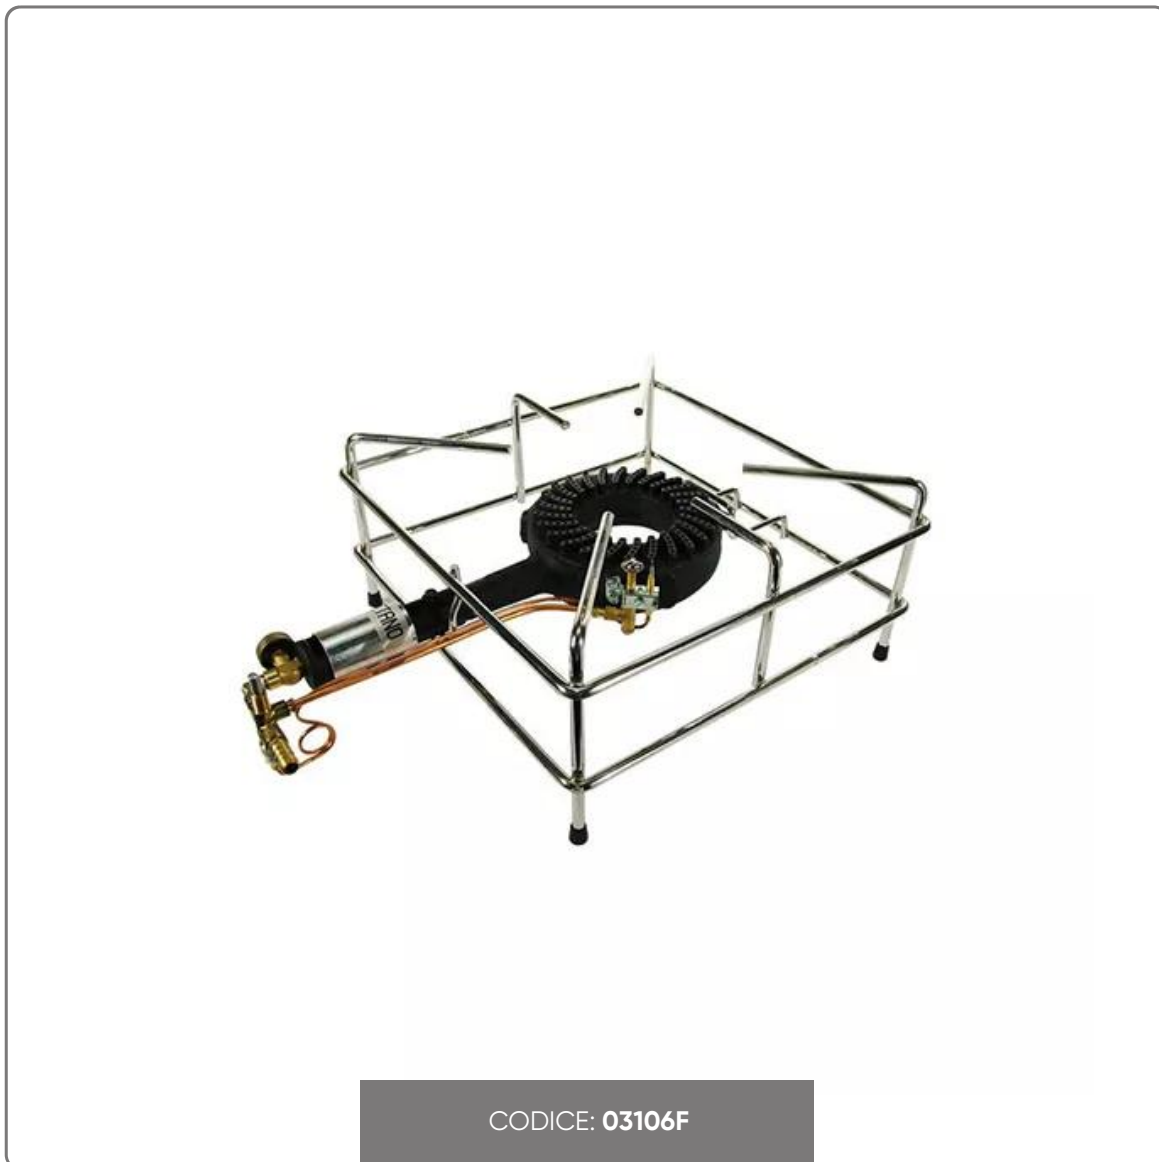

CHROME WIRE FLOOR STOVE WITH THERMOCOUPLE AND PILOT gas power Kw 8,8 LPG GAS (G30/G31)

vedi prodotto online

SOLUZIONI FOODSERVICE

CHARACTERISTICS:

- SAFETY VALVE TAP WITH THERMOCOUPLE
- EQUIPPED WITH PILOT FLAME
- USE FOR OUTDOOR
- MULTIFLAME CAST IRON BURNER POWER 8,8 KW
- STURDY SUPPORT IN CHROMED IRON ROD
- OVERALL DIMENSIONS cm.40X62X20
- POT SUPPORT FRAME DIMENSIONS cm.40X40X20H
- LPG SUPPLY (G30/G31)