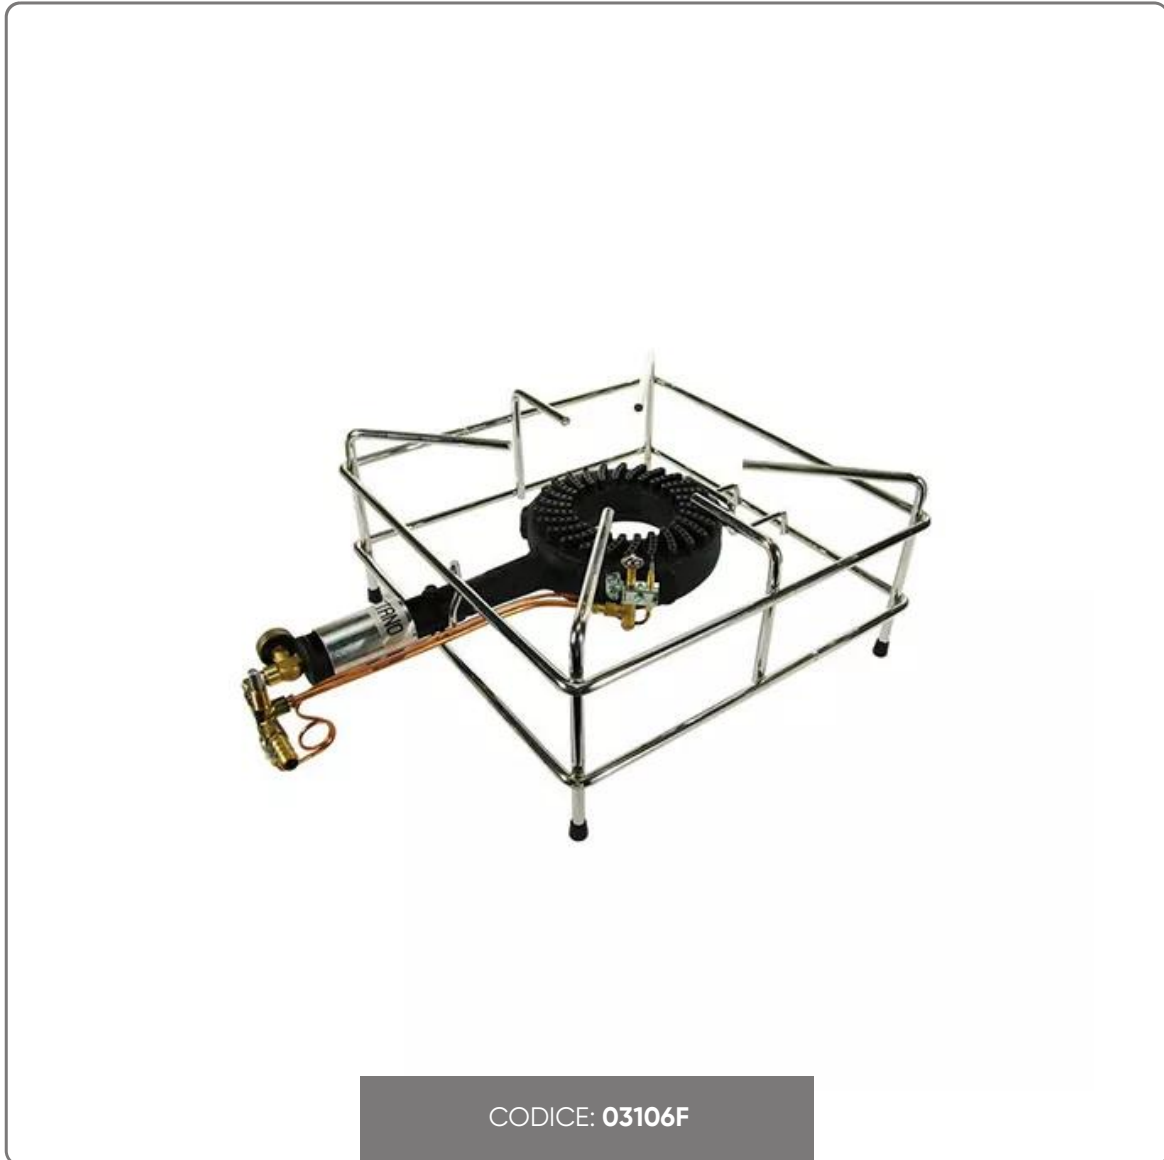

**CHROME WIRE FLOOR STOVE WITH THERMOCOUPLE AND PILOT gas power Kw 8,8 LPG GAS (G30/G31)**

vedi prodotto online

## CHARACTERISTICS:

- SAFETY VALVE TAP WITH THERMOCOUPLE
- EQUIPPED WITH PILOT FLAME
- USE FOR OUTDOOR
- MULTIFLAME CAST IRON BURNER POWER 8,8 KW
- STURDY SUPPORT IN CHROMED IRON ROD
- OVERALL DIMENSIONS cm.40X62X20
- POT SUPPORT FRAME DIMENSIONS cm.40X40X20H
- LPG SUPPLY (G30/G31)