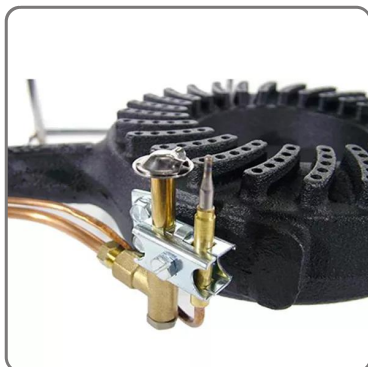

**CHROME WIRE FLOOR STOVE WITH THERMOCOUPLE AND PILOT gas power Kw 8,8 LPG GAS (G30/G31)**

vedi prodotto online

## CHARACTERISTICS:

- SAFETY VALVE TAP WITH THERMOCOUPLE
- EQUIPPED WITH PILOT FLAME
- USE FOR OUTDOOR
- MULTIFLAME CAST IRON BURNER POWER 8,8 KW
- STURDY SUPPORT IN CHROMED IRON ROD
- OVERALL DIMENSIONS cm.40X62X20
- POT SUPPORT FRAME DIMENSIONS cm.40X40X20H
- LPG SUPPLY (G30/G31)