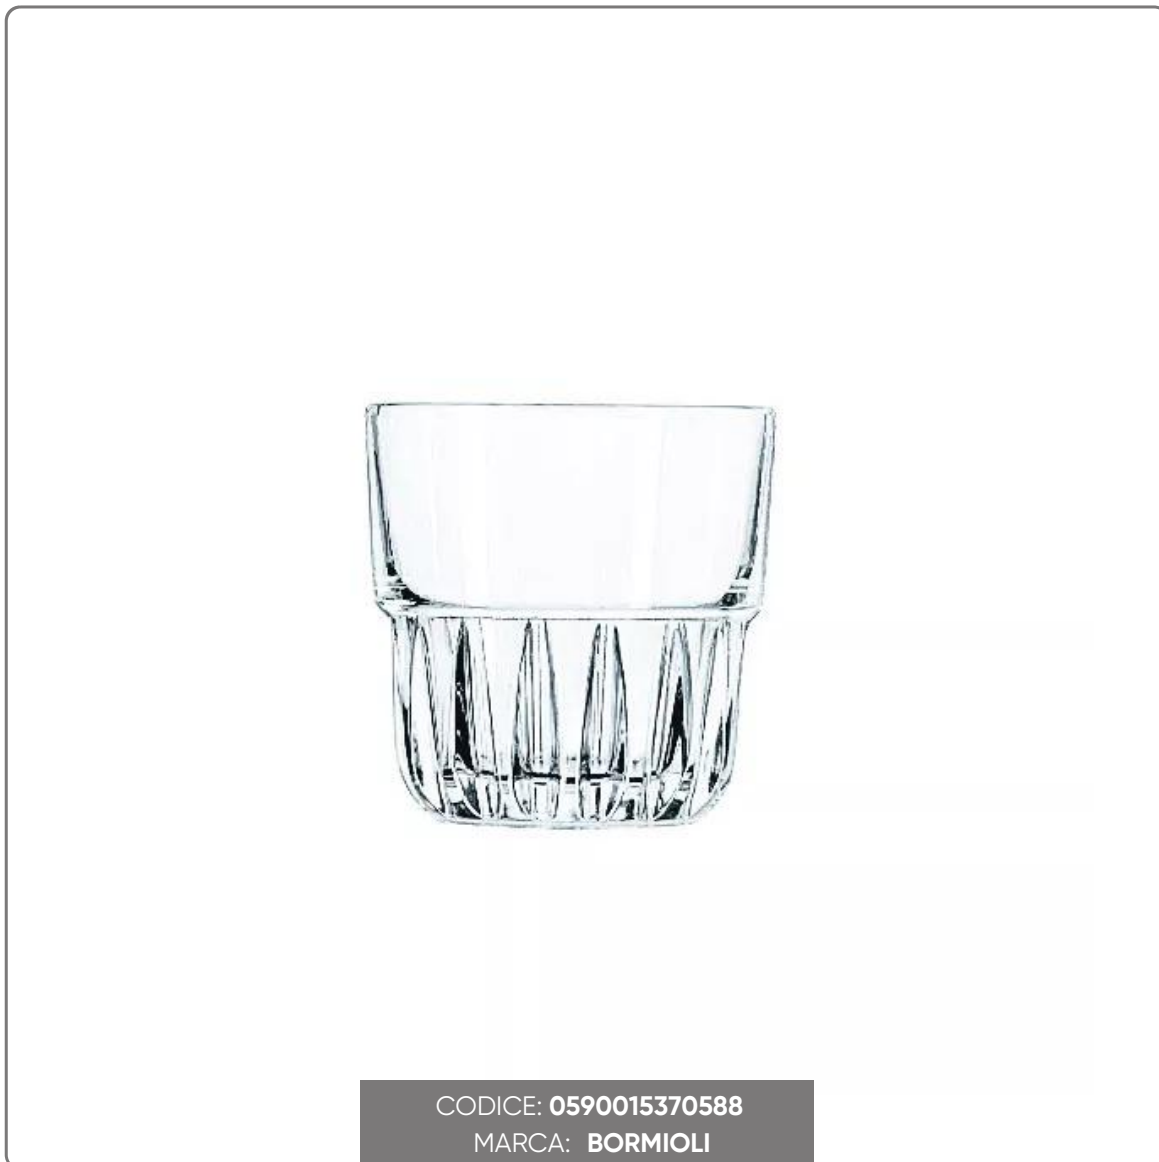

BICCHIERE EVEREST ROCKS art. 15434 cl.26,6

SOLUZIONI FOODSERVICE

Stackable glass available in five versions, its shape at the bottom makes it beautiful and particular, to serve your best drinks and liqueurs