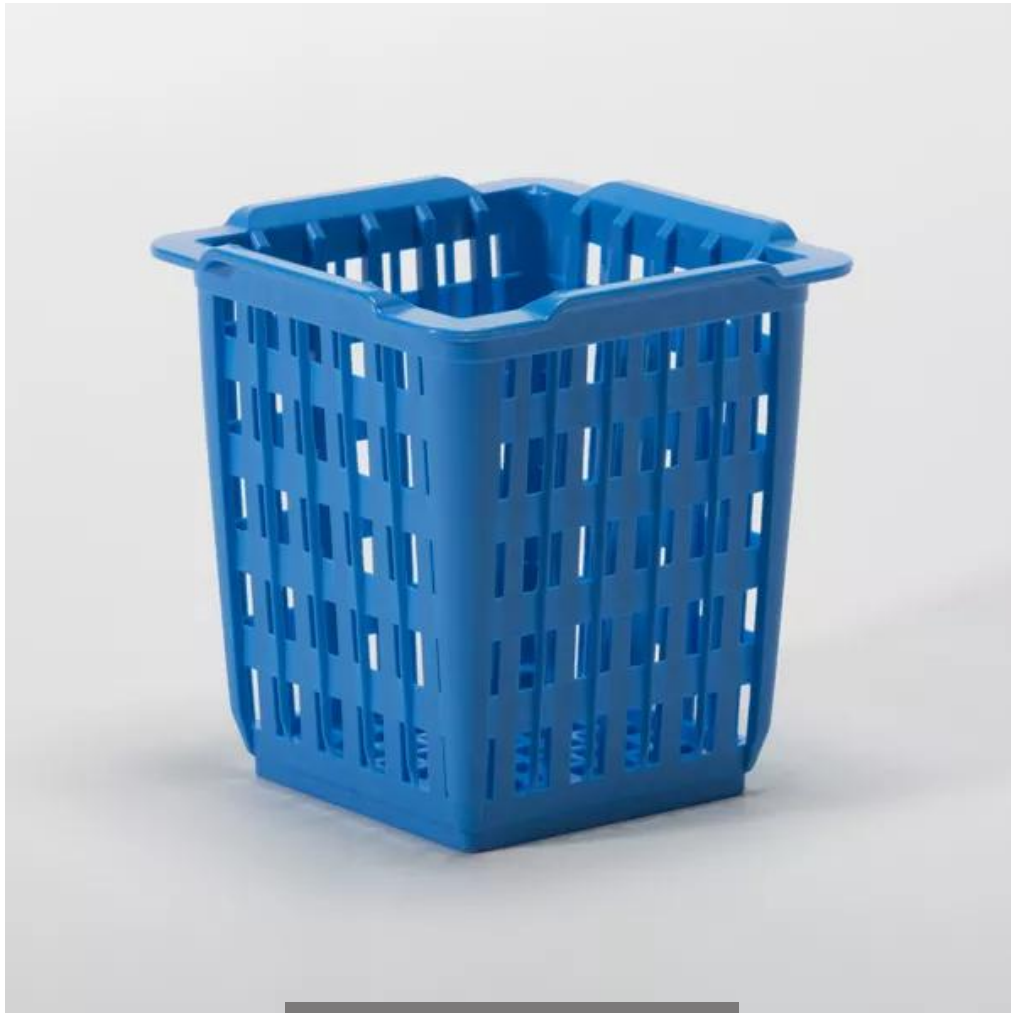

SQUARE CUTLERY HOLDER IN BLUE PLASTIC cm.12,5x12,5x13,5

vedi prodotto online

CODICE: 0589100012019

SOLUZIONI FOODSERVICE

SQUARE PLASTIC CUTLERY HOLDER INSERT FOR ANY TYPE OF DISHWASHER BASKET