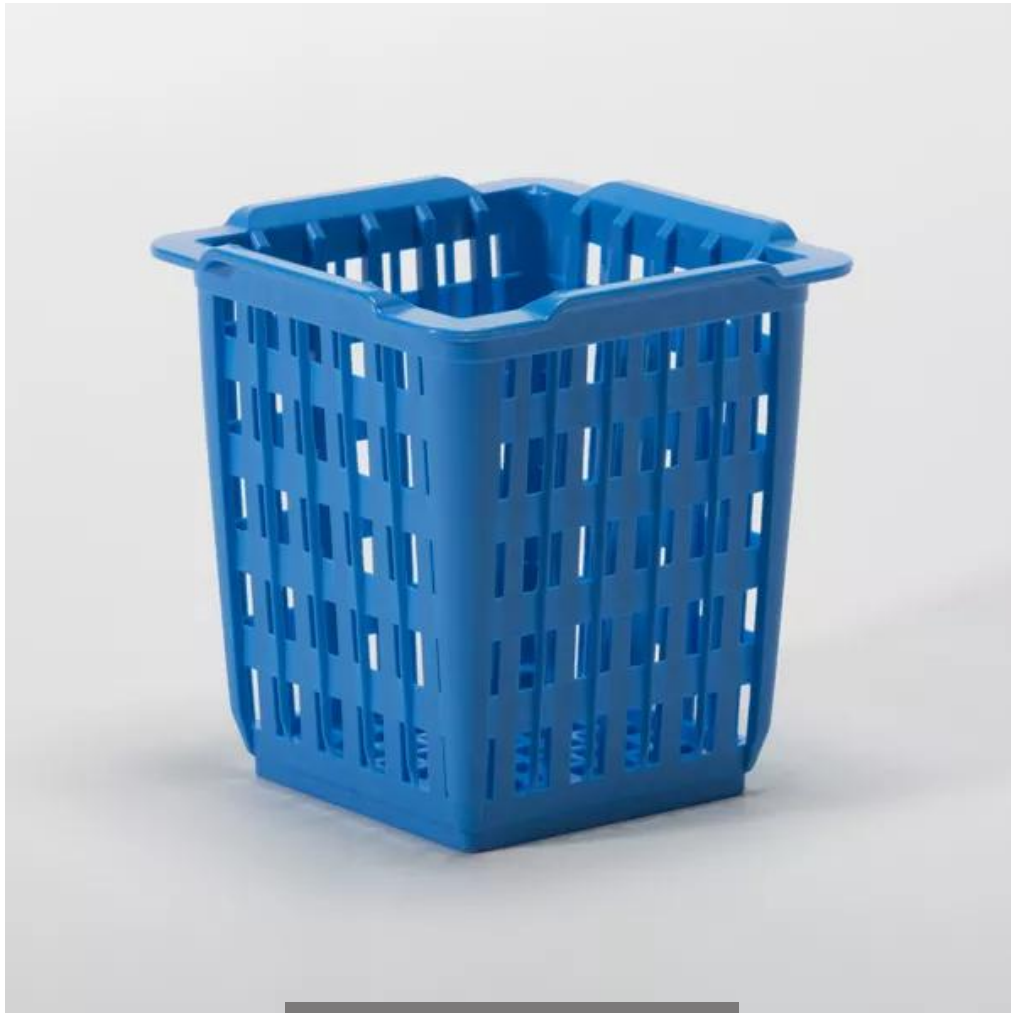

SQUARE CUTLERY HOLDER IN BLUE PLASTIC cm.12,5x12,5x13,5

vedi prodotto online

CODICE: **0589100012019**

SOLUZIONI FOODSERVICE

SQUARE PLASTIC CUTLERY HOLDER INSERT FOR ANY TYPE OF DISHWASHER BASKET