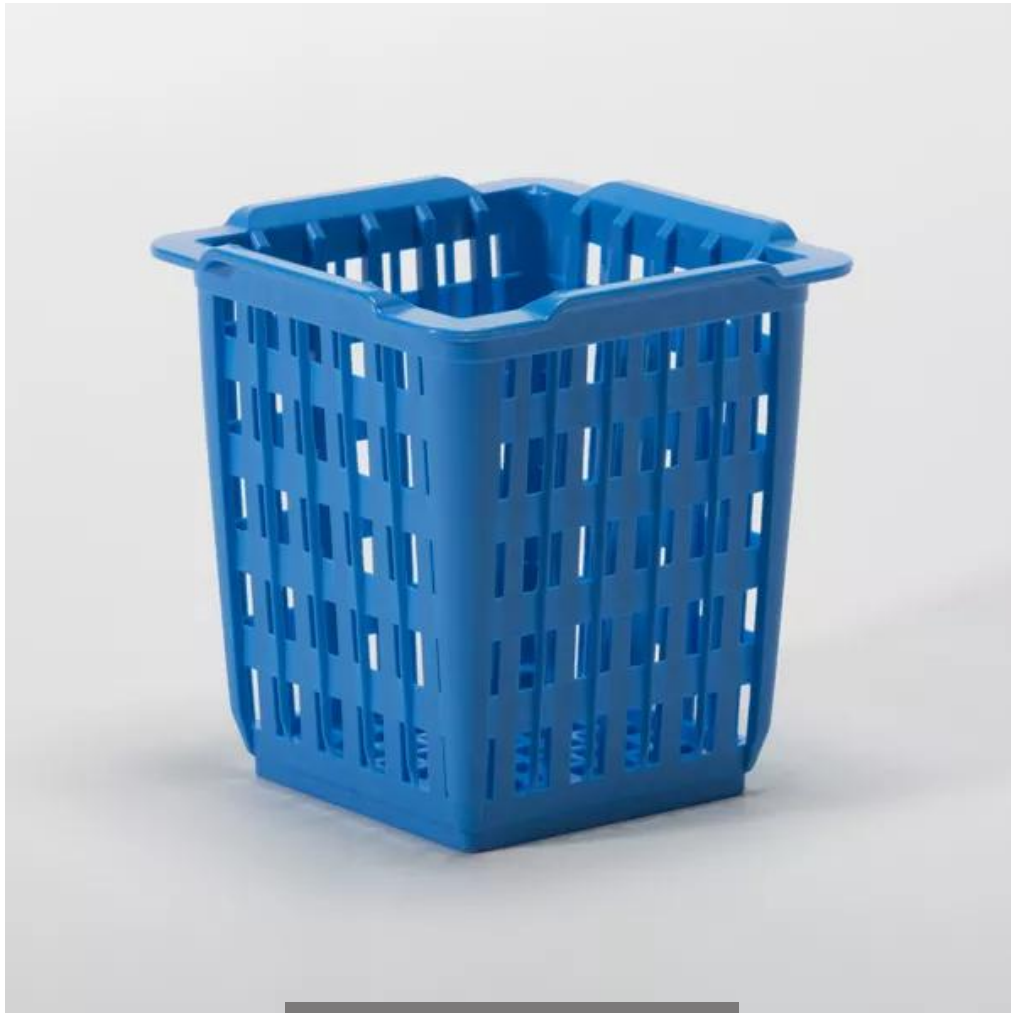

SQUARE CUTLERY HOLDER IN BLUE PLASTIC cm.12,5x12,5x13,5

CODICE: **0589100012019**

vedi prodotto online

SOLUZIONI FOODSERVICE

SQUARE PLASTIC CUTLERY HOLDER INSERT FOR ANY TYPE OF DISHWASHER BASKET