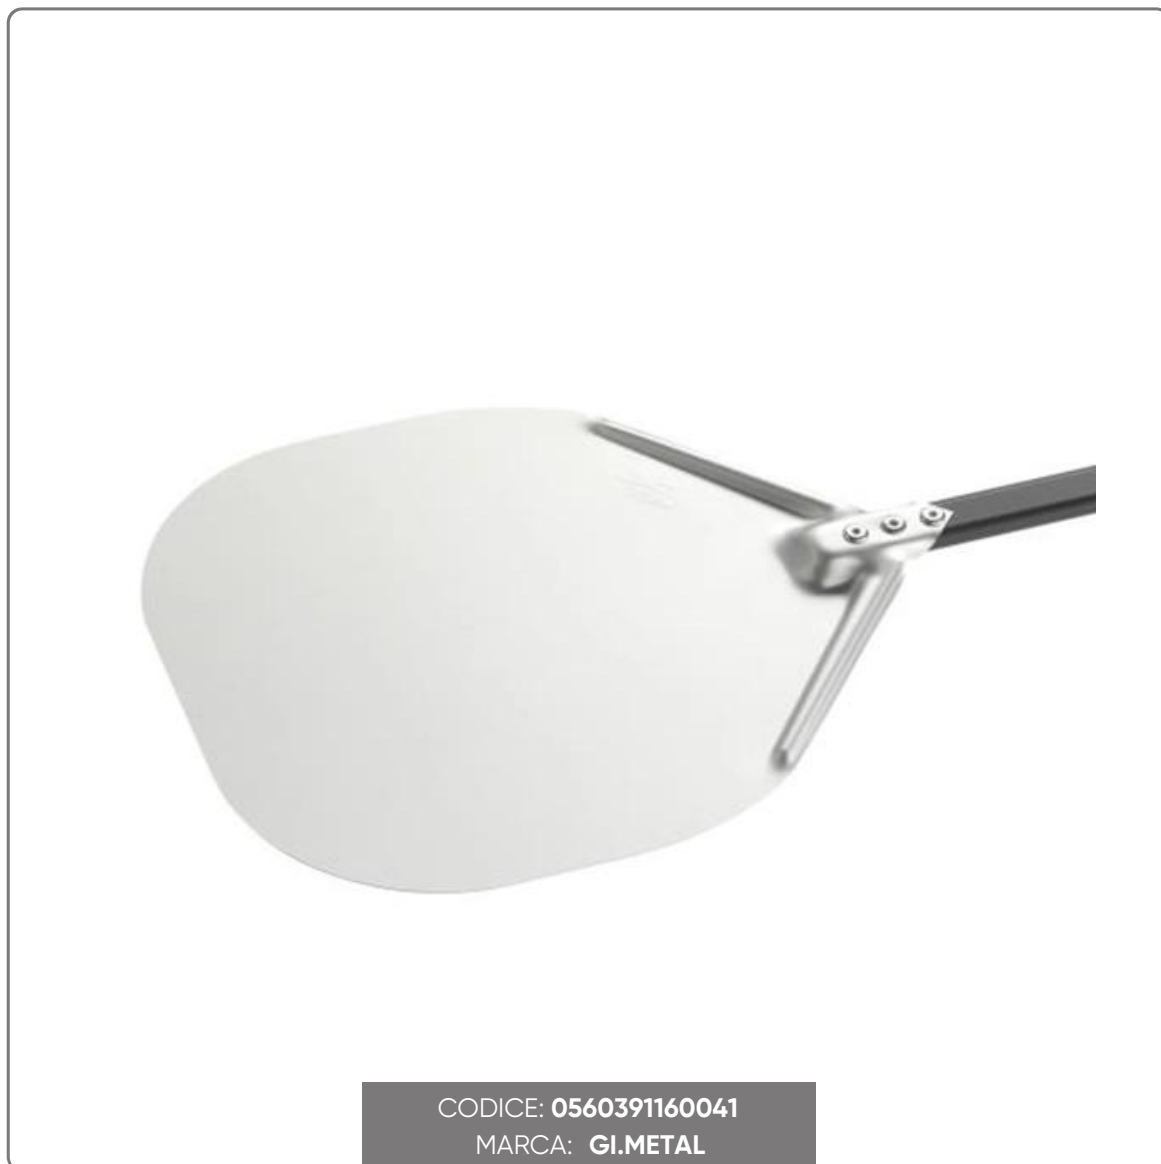

ROUND PIZZA SHOVEL - AURORA line - cm.41 AF-41R

ROUNDED PIZZA PEEL IN ANODIZED ALUMINUM AURORA Gi-Metal line. Size 41 cm - Handle length 1.50 m

vedi prodotto online

CODICE: **0560391160041**
MARCA: **GI.METAL**

SOLUZIONI FOODSERVICE

Special folds and rib of the head guarantee the right lift.

The reduced thickness of the head (thickness 15/10 mm) does not require particular milling and allows the correct handling of the pizza.

The handle is made of lightened aluminum (thickness 0.6 mm), ribbed to ensure sturdiness.

The oval tubular (30x15 mm) promotes stability and prevents rotation.

The head/handle joint is secured by three rivets to guarantee lasting immovability.

The slotted versions have specially designed holes on the initial part which takes charge of the pizza first.

Small peel totally in stainless steel with full or slotted perfectly round head 10/10 mm thick. The bottom of the handle and the intermediate sliding grip are in a special high-density polymer, highly resistant to shocks and heat with a joint on the bottom of the handle which allows you to block the intermediate element and find it available at the top when the small peel is placed against head down.