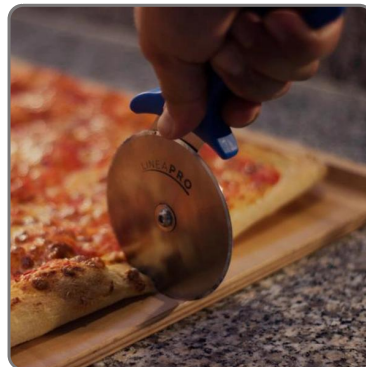

**REMOVABLE - SHARPENABLE STAINLESS STEEL PIZZA
WHEEL diameter 10 cm**

vedi prodotto online

CODICE: **0560078160002**
MARCA: **GI.METAL**

SOLUZIONI FOODSERVICE

Removable and resharpenable hardened stainless steel pizza wheel, sharpened on both sides,
plastic handle, food certified.

Blade dimensions cm. 10