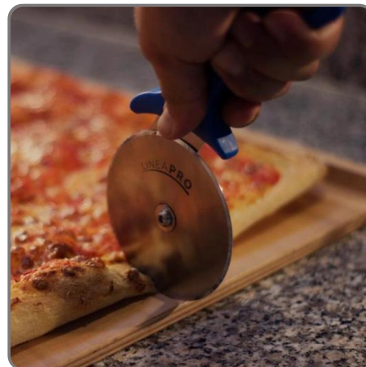

**REMOVABLE - SHARPENABLE STAINLESS STEEL PIZZA  
WHEEL diameter 10 cm**

vedi prodotto online

CODICE: **0560078160002**  
MARCA: **GI.METAL**

# SOLUZIONI FOODSERVICE

Removable and resharpenable hardened stainless steel pizza wheel, sharpened on both sides, plastic handle, food certified.

Blade dimensions cm. 10