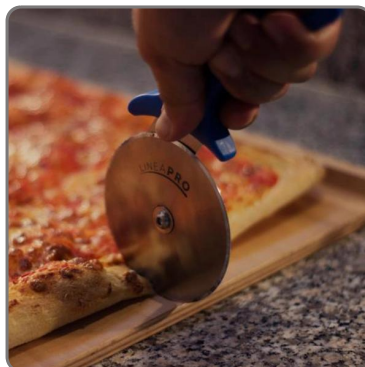

**REMOVABLE - SHARPENABLE STAINLESS STEEL PIZZA WHEEL diameter 10 cm**

DETACHABLE STAINLESS STEEL PIZZA WHEELS WITH SHARPENABLE DISC AND PLASTIC HANDLE - Diameter 10 cm

vedi prodotto online

CODICE: **0560078160002**

# SOLUZIONI FOODSERVICE

Removable and resharpenable hardened stainless steel pizza wheel, sharpened on both sides, plastic handle, food certified.

Blade dimensions cm. 10