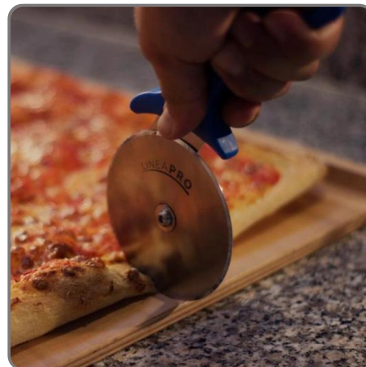

**REMOVABLE - SHARPENABLE STAINLESS STEEL PIZZA
WHEEL diameter 10 cm**

vedi prodotto online

CODICE: **0560078160002**
MARCA: **GI.METAL**

SOLUZIONI FOODSERVICE

Removable and resharpenable hardened stainless steel pizza wheel, sharpened on both sides, plastic handle, food certified.

Blade dimensions cm. 10